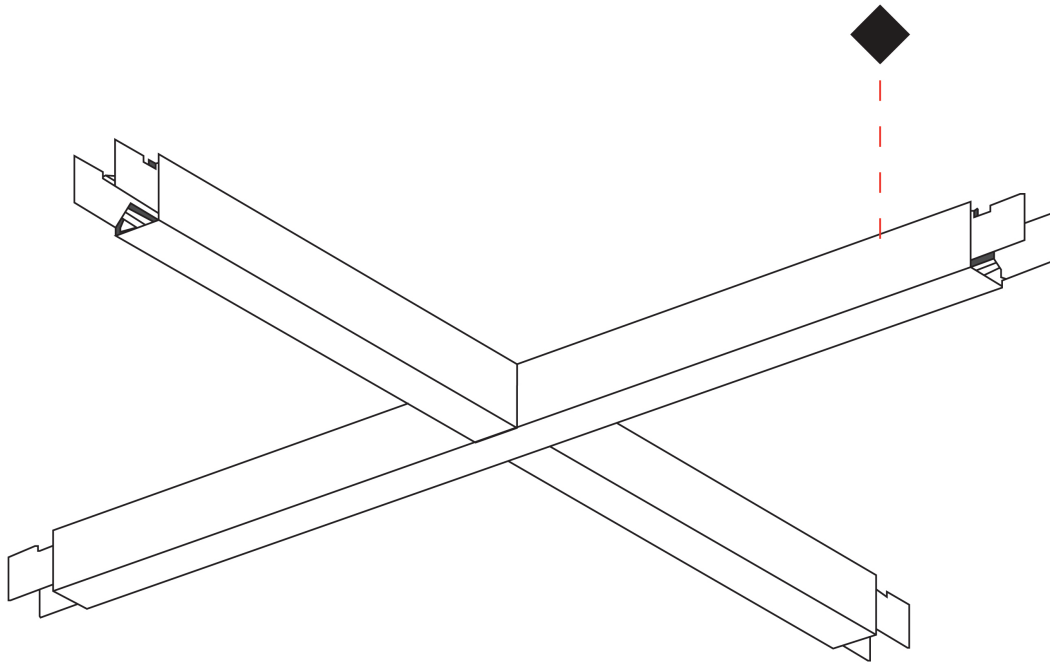

SLIDER SUSPENSION

A300577-

PROJECT

TYPE

SPECIFIER

QUANTITY

DATE

A