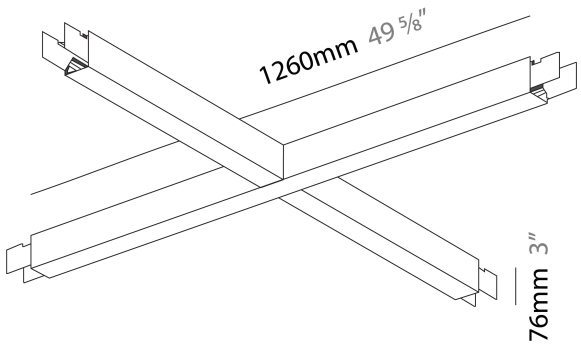

1. To build a product code in our configurator select the specify button on the base model # product page
2. To build a manual product code on this datasheet choose from the options listed below in blue font and add the suffix to the base model #

GENERAL
Series: Slider
Partner: Prolicht
Division: Architectural
Installation: Suspension
Product Type: Linear Profiles
Mounting Location: Ceiling
Light Distribution: Direct / Indirect

PHYSICAL
Shape: Abstract
Length (mm): 1260
Length (in): 49 5/8
Width (mm): 1260
Width (in): 49 5/8
Height (mm): 76
Height (in): 3
Diffuser: Diffuser - Opal, Micro-prism, Glare Control
Fixture Finish: SSR / BKV / CWI / CRY / HAB / UFT / ITA / RUA / FTG / MYG / LOD / PUS / FRO / FUP / KIA / POP / BLS / SPG / MEY / GOH / CHC / COM / ABZ / JAG / OBR / MOS / ROR
Fixture Material: Aluminum Die Cast

ELECTRICAL
Lamp Type: LED (Zhaga Standard)
Input Wattage (W): 86
Total Output Wattage (W): 78.2
Dimming: Non-Dimmable
Driver Included: Yes
Driver Location: Integrated
Driver Type: Constant Current - Universal
Driver Class: Class 2
Input Voltage (V): 120 - 277

LED
Color Temperature (°K): 2700 / 3000 / 3500 / 4000
Max. Delivered Lumen (lm): Max 12084
CRI: >90 CRI
Lamp Life (hrs): 50000

RATINGS AND CERTIFICATIONS
Certified By: CSA Certified to UL and CSA Standards
IP rating: IP40