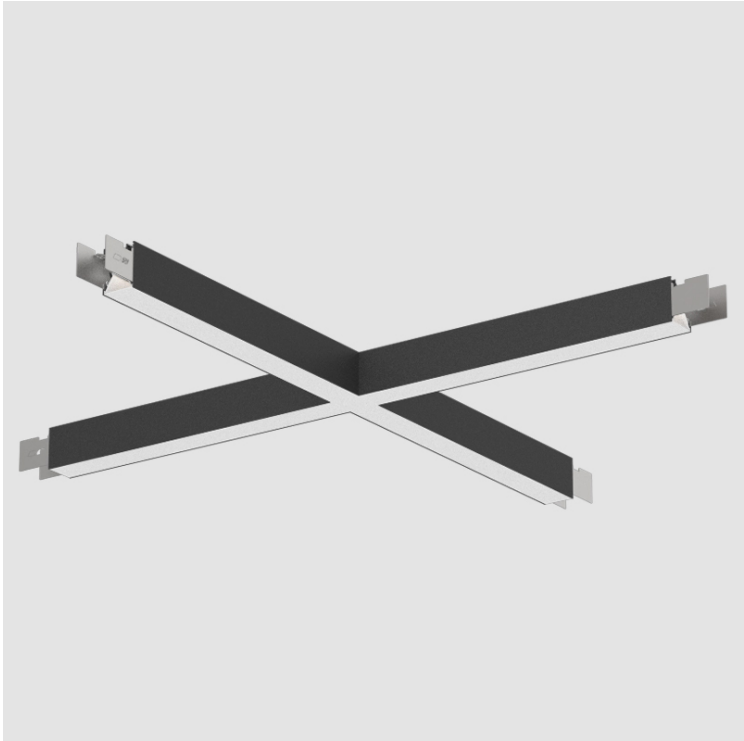

1. To build a product code in our configurator select the specify button on the base model # product page
2. To build a manual product code on this datasheet choose from the options listed below in blue font and add the suffix to the base model #

GENERAL
Series: Slider
Partner: Prolicht
Division: Architectural
Installation: Suspension
Product Type: Linear Profiles
Mounting Location: Ceiling
Light Distribution: Direct / Indirect

PHYSICAL
Shape: Abstract
Length (mm): 1260
Length (in): 49 5/8
Width (mm): 1260
Width (in): 49 5/8
Height (mm): 76
Height (in): 3
Diffuser: Diffuser - Opal, Micro-prism, Glare Control
Fixture Finish: SSR / BKV / CWI / CRY / HAB / UFT / ITA / RUA / FTG / MYG / LOD / PUS / FRO / FUP / KIA / POP / BLS / SPG / MEY / GOH / CHC / COM / ABZ / JAG / OBR / MOS / ROR
Fixture Material: Aluminum Die Cast

ELECTRICAL
Lamp Type: LED (Zhaga Standard)
Input Wattage (W): 86
Total Output Wattage (W): 78.2
Dimming: Non-Dimmable
Driver Included: Yes
Driver Location: Integrated
Driver Type: Constant Current - Universal
Driver Class: Class 2
Input Voltage (V): 120 - 277

LED
Color Temperature (°K): 2700 / 3000 / 3500 / 4000
Max. Delivered Lumen (lm): Max 12084
CRI: >90 CRI
Lamp Life (hrs): 50000

RATINGS AND CERTIFICATIONS
Certified By: CSA Certified to UL and CSA Standards
IP rating: IP40