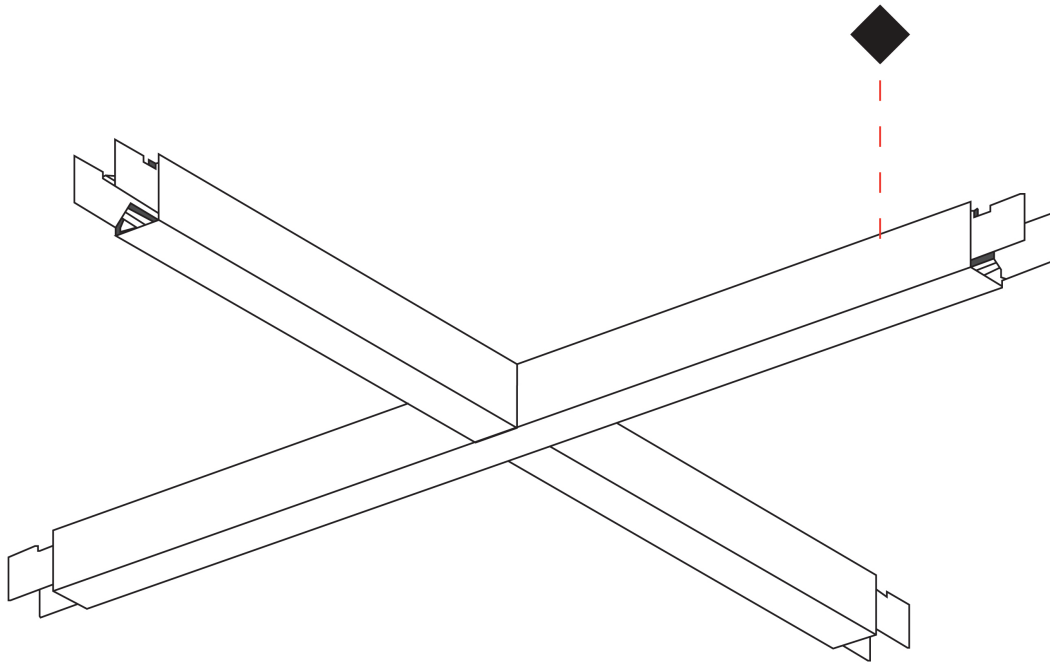

SLIDER SUSPENSION

A300578-

PROJECT _____

TYPE _____

SPECIFIER _____

QUANTITY _____

DATE _____

A