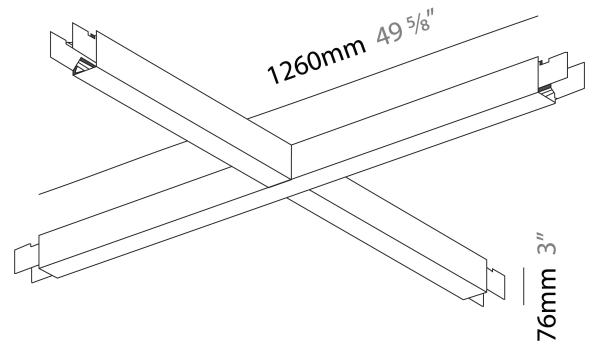

PROJECT	
TYPE	
SPECIFIER	
QUANTITY	
DATE	

SLIDER SUSPENSION

A300578-

base number	LED	Finishes	Diffuser
	Dimming	(Diamond)	Options

DESCRIPTION

Slider X Suspension, L.1260mm / 49 5/8" x 1260mm / 49 5/8", Direct/Indirect, 86W LED, Tunable White (2700K-6500K), Max 11880lm, CRI90, IP40, Diffuser Raster Options, Dimmable, Through Wiring (Doesnot Include End Cap)

1. To build a product code in our configurator select the specify button on the base model # product page
2. To build a manual product code on this datasheet choose from the options listed below in blue font and add the suffix to the base model #

GENERAL

Series: Slider
Partner: Prolicht
Division: Architectural
Installation: Suspension
Product Type: Linear Profiles
Mounting Location: Ceiling
Light Distribution: Direct / Indirect

PHYSICAL

Shape: Rectangle
Length (mm): 1260
Length (in): 49 5/8
Width (mm): 1260
Width (in): 49 5/8
Height (mm): 76
Height (in): 3
Diffuser: Diffuser - Opal, Micro-prism, Glare Control
Fixture Finish: SSR / BKV / CWI / CRY / HAB / UFT / ITA / RUA / FTG / MYG / LOD / PUS / FRO / FUP / KIA / POP / BLS / SPG / MEY / GOH / CHC / COM / ABZ / JAG / OBR / MOS / ROR
Fixture Material: Aluminum Die Cast

ELECTRICAL

Lamp Type: LED (Zhaga Standard)
Input Wattage (W): 86

LED

Color Temperature (°K): 2700-6500 Tunable White
Max. Delivered Lumen (lm): Max 11880
CRI: >90 CRI

RATINGS AND CERTIFICATIONS

Certified By: CSA Certified to UL and CSA Standards
IP rating: IP40