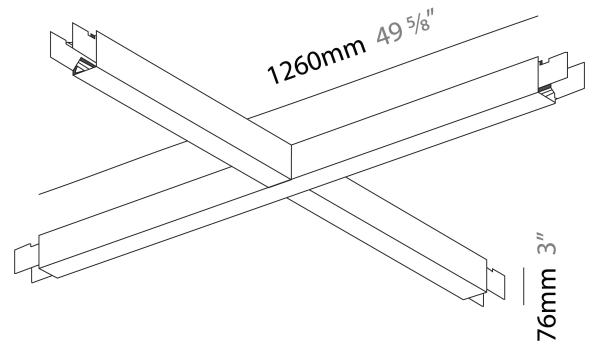

PROJECT	
TYPE	
SPECIFIER	
QUANTITY	
DATE	

SLIDER SUSPENSION

A300580-

base number	LED	Finishes	Diffuser
	Dimming	(Diamond)	Options

DESCRIPTION

Slider X Suspension, L.1260mm / 49 5/8" x 1260mm / 49 5/8", Direct/Indirect, 86W LED, Tunable White (2700K-6500K), Max 12382lm, CRI90, IP40, Diffuser Raster Options, Dimmable, Through Wiring (Doesnot Include End Cap)

1. To build a product code in our configurator select the specify button on the base model # product page
2. To build a manual product code on this datasheet choose from the options listed below in blue font and add the suffix to the base model #

GENERAL

Series: Slider
Partner: Prolicht
Division: Architectural
Installation: Suspension
Product Type: Linear Profiles
Mounting Location: Ceiling
Light Distribution: Direct / Indirect

PHYSICAL

Shape: Rectangle
Length (mm): 1260
Length (in): 49 5/8
Width (mm): 660
Width (in): 26
Height (mm): 76
Height (in): 3
Diffuser: Diffuser - Black Raster, White Raster
Fixture Finish: SSR / BKV / CWI / CRY / HAB / UFT / ITA / RUA / FTG / MYG / LOD / PUS / FRO / FUP / KIA / POP / BLS / SPG / MEY / GOH / CHC / COM / ABZ / JAG / OBR / MOS / ROR
Fixture Material: Aluminum Die Cast

ELECTRICAL

Lamp Type: LED (Zhaga Standard)
Input Wattage (W): 86

LED

Color Temperature (°K): 2700-6500 Tunable White
Max. Delivered Lumen (lm): Max 12382
CRI: >90 CRI

RATINGS AND CERTIFICATIONS

Certified By: CSA Certified to UL and CSA Standards
IP rating: IP40