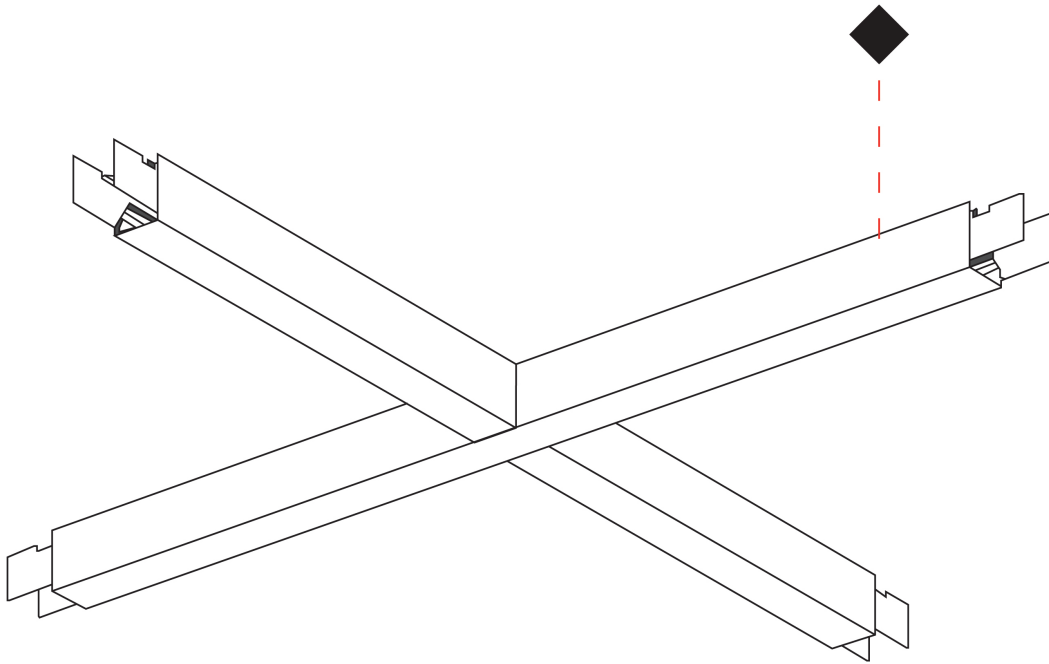

SLIDER SUSPENSION

A300580-

PROJECT _____

TYPE _____

SPECIFIER _____

QUANTITY _____

DATE _____

A