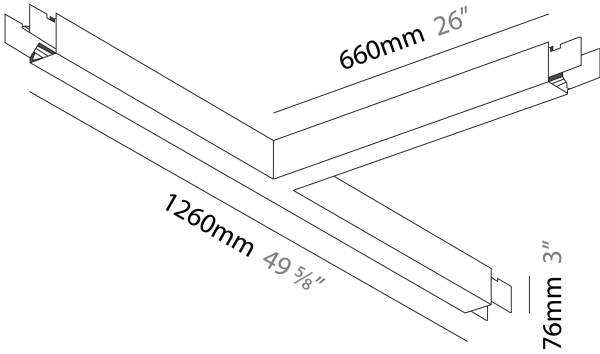

1. To build a product code in our configurator select the specify button on the base model # product page
2. To build a manual product code on this datasheet choose from the options listed below in blue font and add the suffix to the base model #

GENERAL
Series: Slider
Partner: Prolicht
Division: Architectural
Installation: Suspension
Product Type: Linear Profiles
Mounting Location: Ceiling
Light Distribution: Direct / Indirect

PHYSICAL
Shape: Abstract
Length (mm): 1260
Length (in): 49 5/8
Width (mm): 660
Width (in): 26
Height (mm): 76
Height (in): 3
Diffuser: Diffuser - Opal, Micro-prism, Glare Control
Fixture Finish: SSR / BKV / CWI / CRY / HAB / UFT / ITA / RUA / FTG / MYG / LOD / PUS / FRO / FUP / KIA / POP / BLS / SPG / MEY / GOH / CHC / COM / ABZ / JAG / OBR / MOS / ROR
Fixture Material: Aluminum Die Cast

ELECTRICAL
Lamp Type: LED (Zhaga Standard)
Input Wattage (W): 64
Total Output Wattage (W): 58.1
Dimming: Non-Dimmable
Driver Included: Yes
Driver Location: Integrated
Driver Type: Constant Current - Universal
Driver Class: Class 2
Input Voltage (V): 120 - 277

LED
Color Temperature (°K): 2700 / 3000 / 3500 / 4000
Max. Delivered Lumen (lm): Max 9063
CRI: >90 CRI
Lamp Life (hrs): 50000

RATINGS AND CERTIFICATIONS
Certified By: CSA Certified to UL and CSA Standards
IP rating: IP40