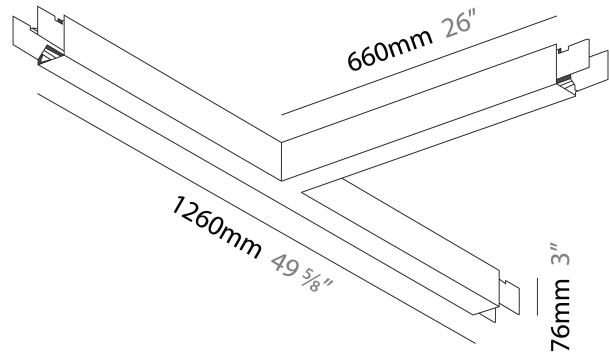

1. To build a product code in our configurator select the specify button on the base model # product page
2. To build a manual product code on this datasheet choose from the options listed below in blue font and add the suffix to the base model #

GENERAL
Series: Slider
Brand: Prolicht
Division: Architectural
Mounting Type: Suspension
Mounting Location: Ceiling
Subcategory: Profile

PHYSICAL
Shape: Abstract
Length (mm): 1260
Length (in): 49 5/8
Width (mm): 660
Width (in): 26
Height (mm): 76
Height (in): 3
Light Distribution: Direct / Indirect
Diffuser: Diffuser - Opal, Micro-prism, Glare Control
Fixture Finish: SSR / BKV / CWI / CRY / HAB / UFT / ITA / RUA / FTG / MYG / LOD / PUS / FRO / FUP / KIA / POP / BLS / SPG / MEY / GOH / GUM / CHC / COM / ABZ / JAG / OBR / MOS / ROR
Fixture Material: Aluminum Die Cast

ELECTRICAL
Lamp Type: LED (Zhaga Standard)
Input Wattage (W): 64
Total Output Wattage (W): 58.1
Dimming: Non-Dimmable
Driver Included: Yes
Driver Location: Integrated
Driver Type: Constant Current - Universal
Driver Class: Class 2
Input Voltage (V): 120 - 277

LED
Color Temperature (°K): 2700 / 3000 / 3500 / 4000
Max. Delivered Lumen (lm): Max 9063
CRI: >90 CRI
Lamp Life (hrs): 50000

RATINGS AND CERTIFICATIONS
Certified By: CSA Certified to UL and CSA Standards
IP rating: IP40