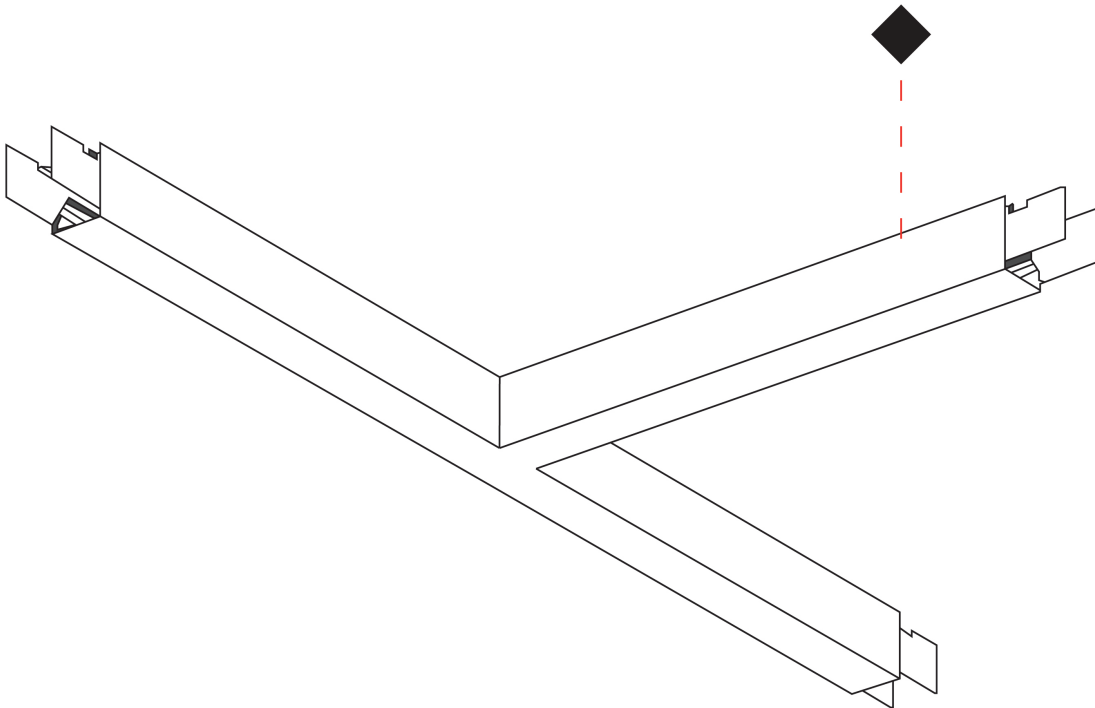

SLIDER SUSPENSION

A300581-

PROJECT _____

TYPE _____

SPECIFIER _____

QUANTITY _____

DATE _____

A