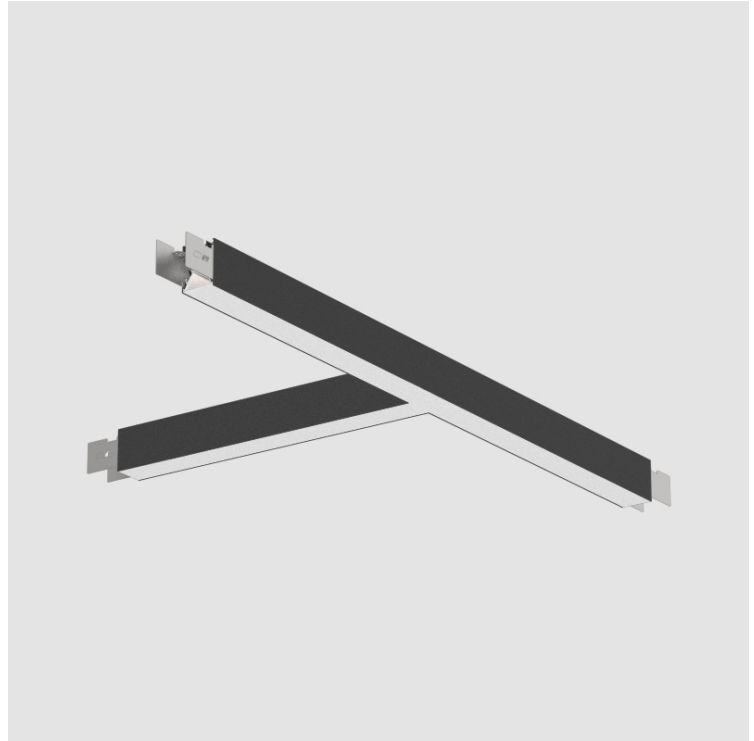

1. To build a product code in our configurator select the specify button on the base model # product page
2. To build a manual product code on this datasheet choose from the options listed below in blue font and add the suffix to the base model #

GENERAL
Series: Slider
Brand: Prolicht
Division: Architectural
Mounting Type: Suspension
Mounting Location: Ceiling
Subcategory: Profile

PHYSICAL
Shape: Abstract
Length (mm): 1260
Length (in): 49 5/8
Width (mm): 660
Width (in): 26
Height (mm): 76
Height (in): 3
Light Distribution: Direct / Indirect
Diffuser: Diffuser - Opal, Micro-prism, Glare Control
Fixture Finish: SSR / BKV / CWI / CRY / HAB / UFT / ITA / RUA / FTG / MYG / LOD / PUS / FRO / FUP / KIA / POP / BLS / SPG / MEY / GOH / GUM / CHC / COM / ABZ / JAG / OBR / MOS / ROR
Fixture Material: Aluminum Die Cast

ELECTRICAL
Lamp Type: LED (Zhaga Standard)
Input Wattage (W): 64
Total Output Wattage (W): 58.1
Dimming: Non-Dimmable
Driver Included: Yes
Driver Location: Integrated
Driver Type: Constant Current - Universal
Driver Class: Class 2
Input Voltage (V): 120 - 277

LED
Color Temperature (°K): 2700 / 3000 / 3500 / 4000
Max. Delivered Lumen (lm): Max 9063
CRI: >90 CRI
Lamp Life (hrs): 50000

RATINGS AND CERTIFICATIONS
Certified By: CSA Certified to UL and CSA Standards
IP rating: IP40