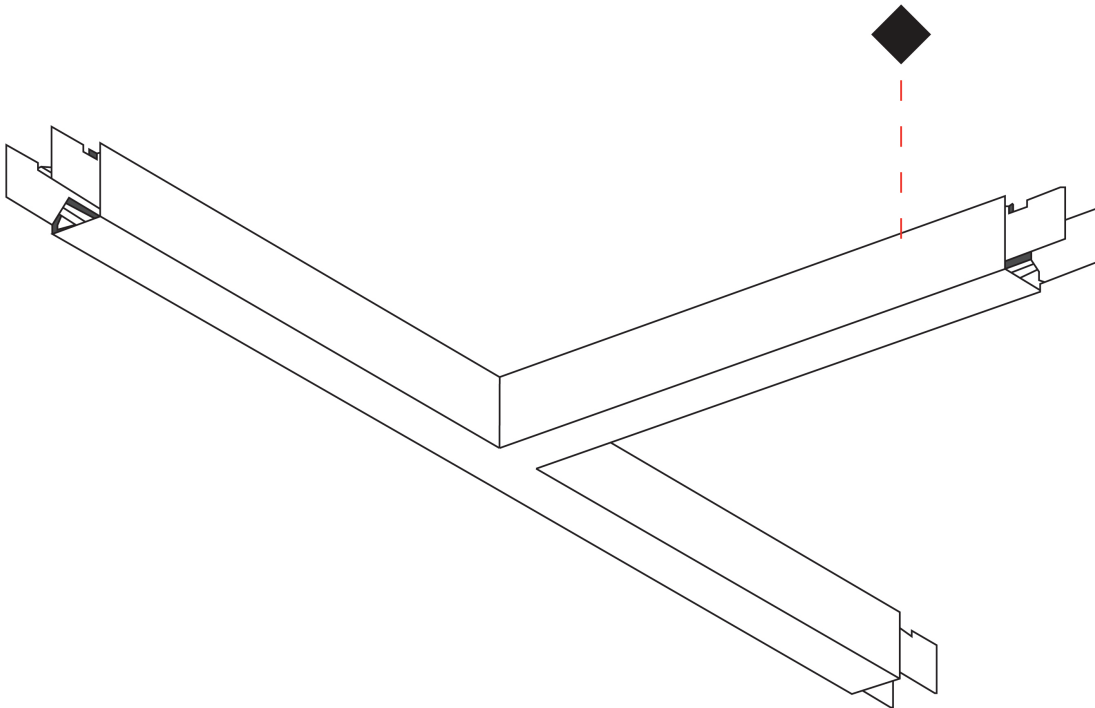

SLIDER SUSPENSION

A300581-

PROJECT	_____
TYPE	_____
SPECIFIER	_____
QUANTITY	_____
DATE	_____