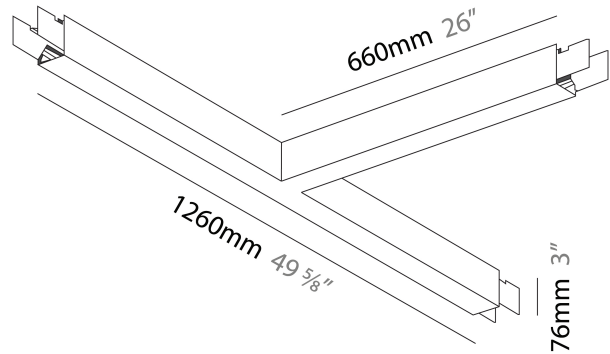

SLIDER SUSPENSION

A300582-

base number	LED	Finishes	Diffuser
	Dimming	(Diamond)	Options

DESCRIPTION

Slider T Suspension, L.1260mm / 49 5/8" x 660mm / 26", Direct/Indirect, 65W LED, Tunable White (2700K-6500K), Max 8910lm, CRI90, IP40, Diffuser Raster Options, Dimmable, Through Wiring (Doesnot Include End Cap)

1. To build a product code in our configurator select the specify button on the base model # product page
2. To build a manual product code on this datasheet choose from the options listed below in blue font and add the suffix to the base model #

GENERAL

Series: Slider
Partner: Prolicht
Division: Architectural
Installation: Suspension
Product Type: Linear Profiles
Mounting Location: Ceiling
Light Distribution: Direct / Indirect

PHYSICAL

Shape: Rectangle
Length (mm): 1260
Length (in): 49 5/8
Width (mm): 660
Width (in): 26
Height (mm): 76
Height (in): 3
Diffuser: [Diffuser - Opal](#), [Micro-prism](#), [Glare Control](#)
Fixture Finish: [SSR / BKV / CWI / CRY / HAB / UFT / ITA / RUA / FTG / MYG / LOD / PUS / FRO / FUP / KIA / POP / BLS / SPG / MEY / GOH / CHC / COM / ABZ / JAG / OBR / MOS / ROR](#)
Fixture Material: Aluminum Die Cast

ELECTRICAL

Lamp Type: LED (Zhaga Standard)
Input Wattage (W): 64

LED

Color Temperature (°K): 2700-6500 Tunable White
Max. Delivered Lumen (lm): Max 8910
CRI: >90 CRI

RATINGS AND CERTIFICATIONS

Certified By: CSA Certified to UL and CSA Standards
IP rating: IP40