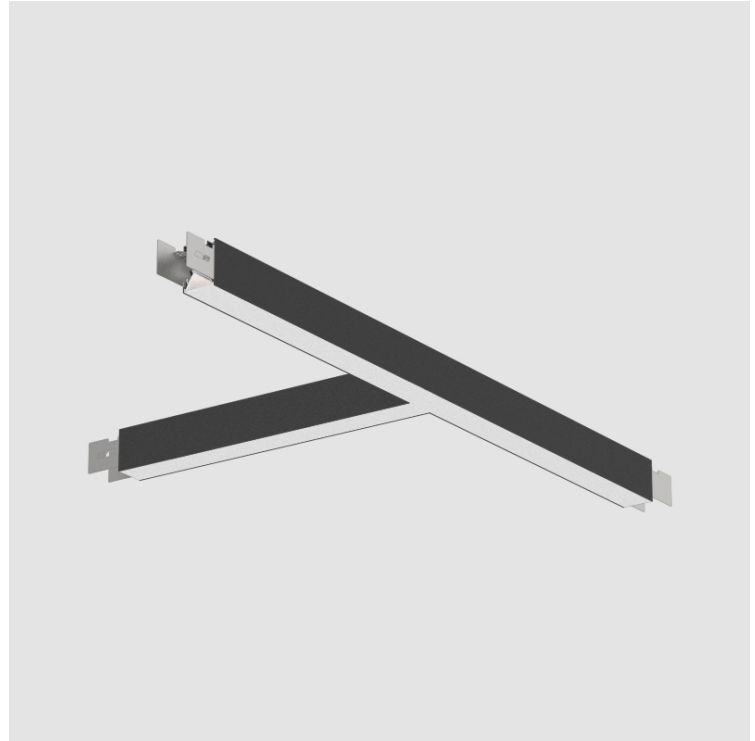

SLIDER SUSPENSION

A300582-

base number	LED	Finishes	Diffuser
	Dimming	(Diamond)	Options

DESCRIPTION

Slider T Suspension, L.1260mm / 49 5/8" x 660mm / 26", Direct/Indirect, 65W LED, Tunable White (2700K-6500K), Max 8910lm, CRI90, IP40, Diffuser Raster Options, Dimmable, Through Wiring (Doesnot Include End Cap)

1. To build a product code in our configurator select the specify button on the base model # product page
2. To build a manual product code on this datasheet choose from the options listed below in blue font and add the suffix to the base model #

GENERAL

Series: Slider
Partner: Prolicht
Division: Architectural
Installation: Suspension
Product Type: Linear Profiles
Mounting Location: Ceiling
Light Distribution: Direct / Indirect

PHYSICAL

Shape: Rectangle
Length (mm): 1260
Length (in): 49 5/8
Width (mm): 660
Width (in): 26
Height (mm): 76
Height (in): 3
Diffuser: [Diffuser - Opal](#), [Micro-prism](#), [Glare Control](#)
Fixture Finish: [SSR / BKV / CWI / CRY / HAB / UFT / ITA / RUA / FTG / MYG / LOD / PUS / FRO / FUP / KIA / POP / BLS / SPG / MEY / GOH / CHC / COM / ABZ / JAG / OBR / MOS / ROR](#)
Fixture Material: Aluminum Die Cast

ELECTRICAL

Lamp Type: LED (Zhaga Standard)
Input Wattage (W): 64

LED

Color Temperature (°K): 2700-6500 Tunable White
Max. Delivered Lumen (lm): Max 8910
CRI: >90 CRI

RATINGS AND CERTIFICATIONS

Certified By: CSA Certified to UL and CSA Standards
IP rating: IP40