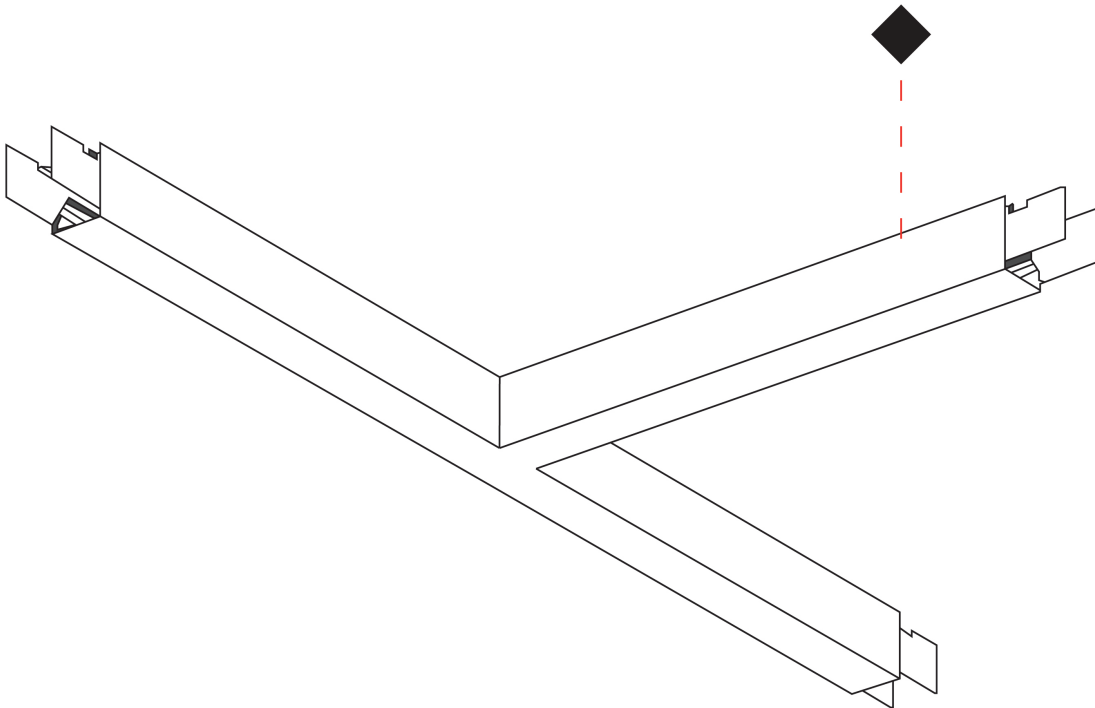

SLIDER SUSPENSION

A300582-

PROJECT _____

TYPE _____

SPECIFIER _____

QUANTITY _____

DATE _____

A