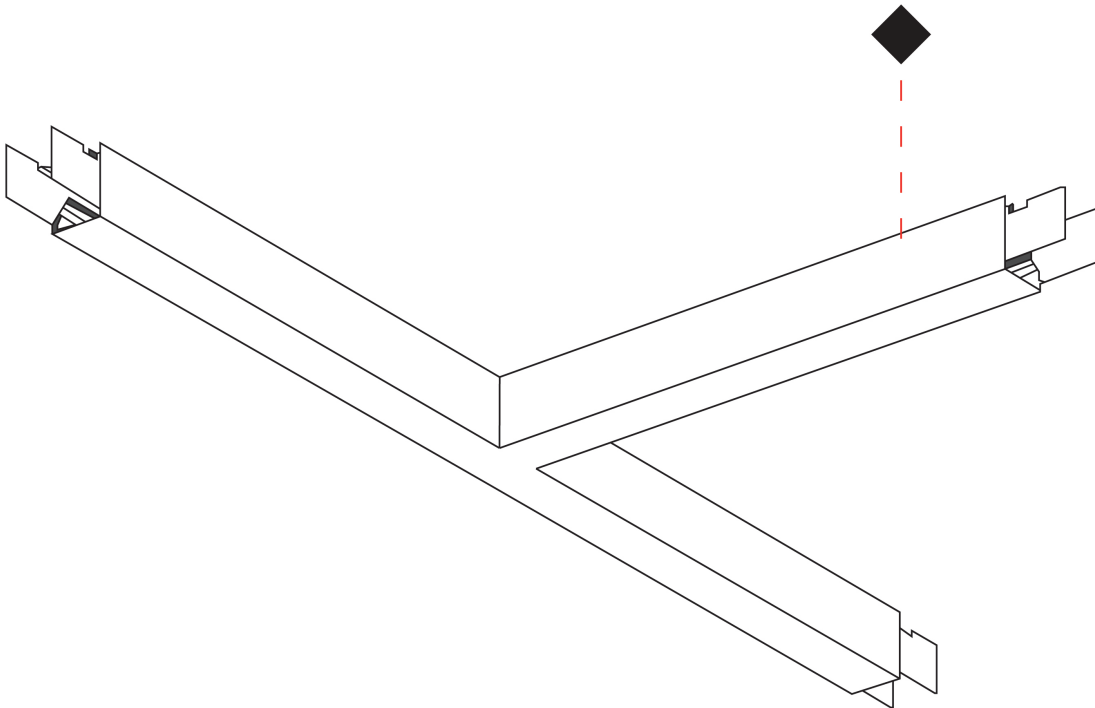

SLIDER SUSPENSION

A300583-

PROJECT _____

TYPE _____

SPECIFIER _____

QUANTITY _____

DATE _____

A