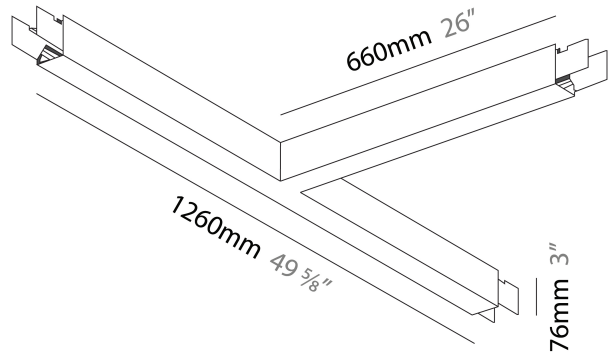

1. To build a product code in our configurator select the specify button on the base model # product page
2. To build a manual product code on this datasheet choose from the options listed below in blue font and add the suffix to the base model #

GENERAL
Series: Slider
Partner: Prolicht
Division: Architectural
Installation: Suspension
Product Type: Linear Profiles
Mounting Location: Ceiling
Light Distribution: Direct / Indirect

PHYSICAL
Shape: Abstract
Length (mm): 1260
Length (in): 49 5/8"
Width (mm): 660
Width (in): 26
Height (mm): 76
Height (in): 3
Diffuser: [Diffuser - Black Raster, White Raster](#)
Fixture Finish: [SSR / BKV / CWI / CRY / HAB / UFT / ITA / RUA / FTG / MYG / LOD / PUS / FRO / FUP / KIA / POP / BLS / SPG / MEY / GOH / CHC / COM / ABZ / JAG / OBR / MOS / ROR](#)
Fixture Material: Aluminum Die Cast

ELECTRICAL
Lamp Type: LED (Zhaga Standard)
Input Wattage (W): 64
Total Output Wattage (W): 58.1
Dimming: [Non-Dimmable](#)
Driver Included: Yes
Driver Location: Integrated
Driver Type: Constant Current - Universal
Driver Class: Class 2
Input Voltage (V): 120 - 277

LED
Color Temperature (°K): [2700 / 3000 / 3500 / 4000](#)
Max. Delivered Lumen (lm): Max 9445
CRI: >90 CRI
Lamp Life (hrs): 50000

RATINGS AND CERTIFICATIONS
Certified By: CSA Certified to UL and CSA Standards
IP rating: IP40