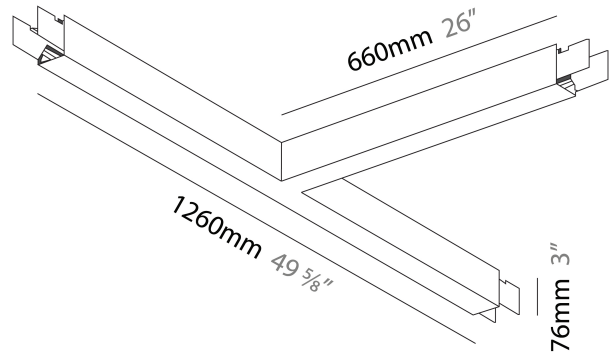

PROJECT	
TYPE	
SPECIFIER	
QUANTITY	
DATE	

SLIDER SUSPENSION

A300584-

base number	LED	Finishes	Diffuser
	Dimming	(Diamond)	Options

DESCRIPTION

Slider T Suspension, L.1260mm / 49 5/8" x 660mm / 26", Direct/Indirect, 64W LED, Tunable White (2700K-6500K), Max 9286lm, CRI90, IP40, Diffuser Raster Options, Dimmable, Through Wiring (Doesnot Include End Cap)

1. To build a product code in our configurator select the specify button on the base model # product page
2. To build a manual product code on this datasheet choose from the options listed below in blue font and add the suffix to the base model #

GENERAL

Series: Slider
Partner: Prolicht
Division: Architectural
Installation: Suspension
Product Type: Linear Profiles
Mounting Location: Ceiling
Light Distribution: Direct / Indirect

PHYSICAL

Shape: Rectangle
Length (mm): 1260
Length (in): 49 5/8
Width (mm): 660
Width (in): 26
Height (mm): 76
Height (in): 3
Diffuser: [Diffuser - Black Raster, White Raster](#)
Fixture Finish: [SSR / BKV / CWI / CRY / HAB / UFT / ITA / RUA / FTG / MYG / LOD / PUS / FRO / FUP / KIA / POP / BLS / SPG / MEY / GOH / CHC / COM / ABZ / JAG / OBR / MOS / ROR](#)
Fixture Material: Aluminum Die Cast

ELECTRICAL

Lamp Type: LED (Zhaga Standard)
Input Wattage (W): 64

LED

Color Temperature (°K): 2700-6500 Tunable White
Max. Delivered Lumen (lm): Max 9286
CRI: >90 CRI

RATINGS AND CERTIFICATIONS

Certified By: CSA Certified to UL and CSA Standards
IP rating: IP40