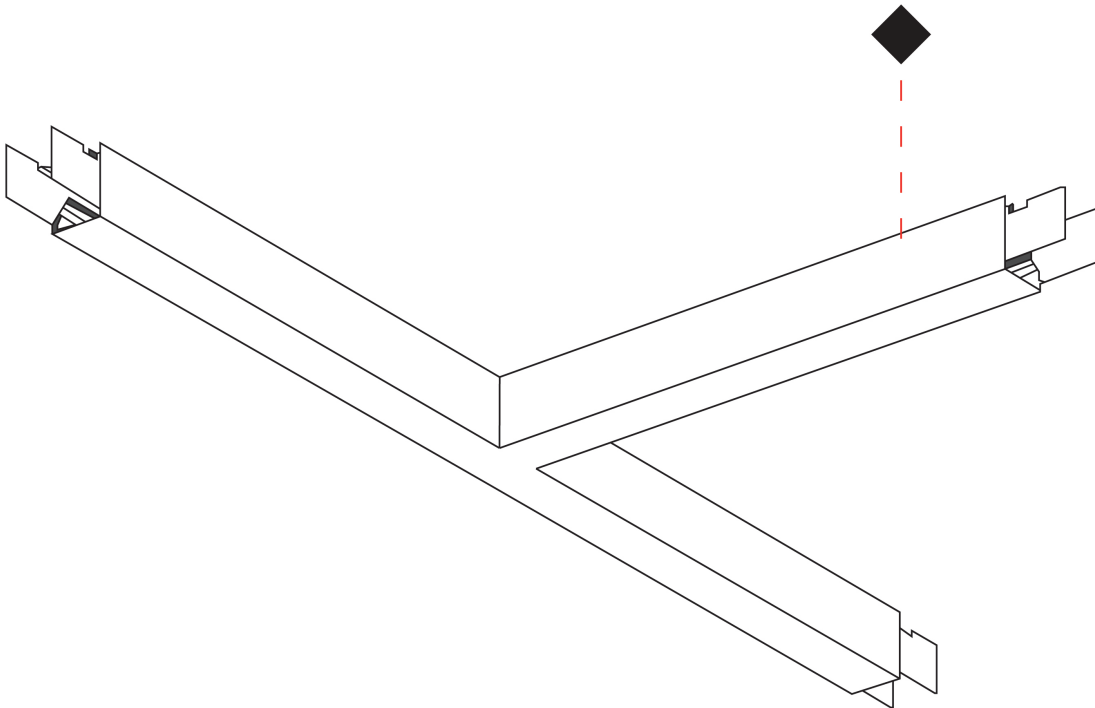

SLIDER SUSPENSION

A300584-

PROJECT _____

TYPE _____

SPECIFIER _____

QUANTITY _____

DATE _____

A