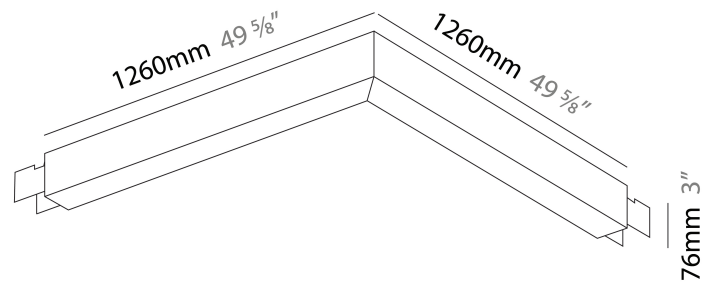

1. To build a product code in our configurator select the specify button on the base model # product page
2. To build a manual product code on this datasheet choose from the options listed below in blue font and add the suffix to the base model #

GENERAL
Series: Slider
Partner: Prolicht
Division: Architectural
Installation: Suspension
Product Type: Linear Profiles
Mounting Location: Ceiling
Light Distribution: Direct / Indirect

PHYSICAL
Shape: Abstract
Length (mm): 660
Length (in): 26
Width (mm): 660
Width (in): 26
Height (mm): 76
Height (in): 3
Diffuser: Diffuser - Opal, Micro-prism, Glare Control
Fixture Finish: SSR / BKV / CWI / CRY / HAB / UFT / ITA / RUA / FTG / MYG / LOD / PUS / FRO / FUP / KIA / POP / BLS / SPG / MEY / GOH / CHC / COM / ABZ / JAG / OBR / MOS / ROR
Fixture Material: Aluminum Die Cast

ELECTRICAL
Lamp Type: LED (Zhaga Standard)
Input Wattage (W): 43
Total Output Wattage (W): 39.1
Dimming: Non-Dimmable
Driver Included: Yes
Driver Location: Integrated
Driver Type: Constant Current - Universal
Driver Class: Class 2
Input Voltage (V): 120 - 277

LED
Color Temperature (°K): 2700 / 3000 / 3500 / 4000
Max. Delivered Lumen (lm): Max 6042
CRI: >90 CRI
Lamp Life (hrs): 50000

RATINGS AND CERTIFICATIONS
Certified By: CSA Certified to UL and CSA Standards
IP rating: IP40