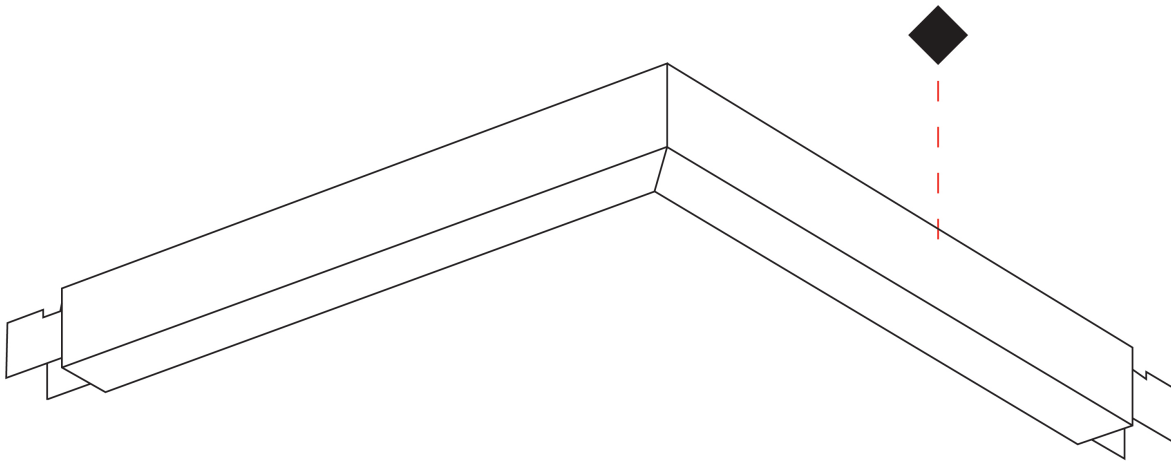

SLIDER SUSPENSION

A300585-

PROJECT _____

TYPE _____

SPECIFIER _____

QUANTITY _____

DATE _____