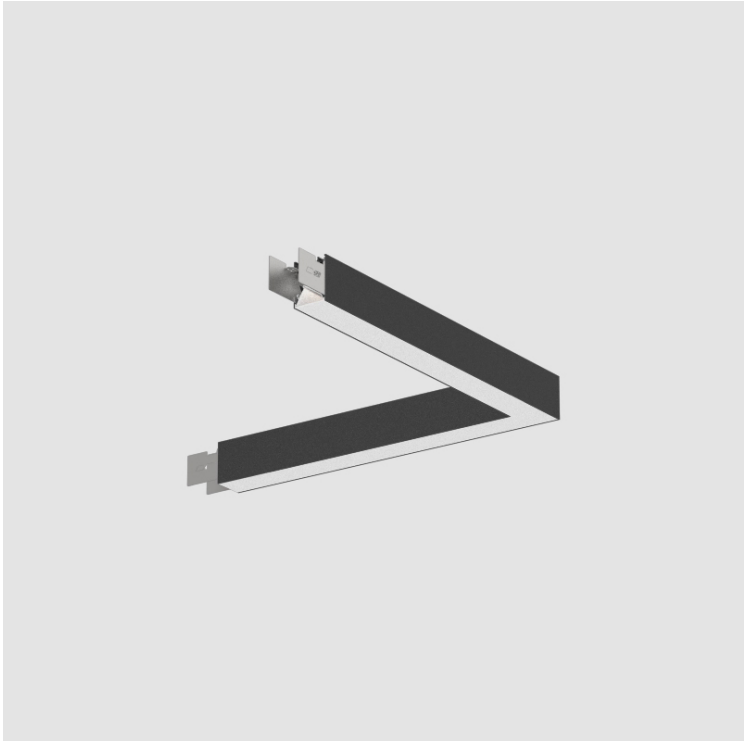

PROJECT	
TYPE	
SPECIFIER	
QUANTITY	
DATE	

SLIDER SUSPENSION

A300586-

base number	LED	Finishes	Diffuser
	Dimming	(Diamond)	Options

DESCRIPTION
Slider L Suspension, L.660mm / 26" x 660mm / 26", Direct/Indirect, 43W LED, Tunable White (2700K-6500K), Max 5940lm, CRI90, IP40, Diffuser Raster Options, Dimmable, Through Wiring (Doesnot Include End Cap)

1. To build a product code in our configurator select the specify button on the base model # product page
2. To build a manual product code on this datasheet choose from the options listed below in blue font and add the suffix to the base model #

GENERAL
Series: Slider
Partner: Prolicht
Division: Architectural
Installation: Suspension
Product Type: Linear Profiles
Mounting Location: Ceiling
Light Distribution: Direct

PHYSICAL
Shape: Rectangle
Length (mm): 660
Length (in): 26
Width (mm): 660
Width (in): 26
Height (mm): 76
Height (in): 3
Diffuser: Diffuser - Opal, Micro-prism, Glare Control
Fixture Finish: SSR / BKV / CWI / CRY / HAB / UFT / ITA / RUA / FTG / MYG / LOD / PUS / FRO / FUP / KIA / POP / BLS / SPG / MEY / GOH / CHC / COM / ABZ / JAG / OBR / MOS / ROR
Fixture Material: Aluminum Die Cast

ELECTRICAL
Lamp Type: LED (Zhaga Standard)
Input Wattage (W): 43

LED
Color Temperature (°K): 2700-6500 Tunable White
Max. Delivered Lumen (lm): Max 5490
CRI: >90 CRI

RATINGS AND CERTIFICATIONS
Certified By: CSA Certified to UL and CSA Standards
IP rating: IP40