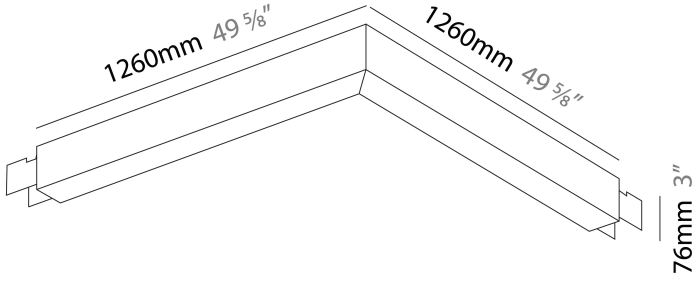

PROJECT	
TYPE	
SPECIFIER	
QUANTITY	
DATE	

SLIDER SUSPENSION

A300586-

base number	LED	Finishes	Diffuser
	Dimming	(Diamond)	Options

DESCRIPTION
Slider L Suspension, L.660mm / 26" x 660mm / 26", Direct/Indirect, 43W LED, Tunable White (2700K-6500K), Max 5940lm, CRI90, IP40, Diffuser Raster Options, Dimmable, Through Wiring (Doesnot Include End Cap)

1. To build a product code in our configurator select the specify button on the base model # product page
2. To build a manual product code on this datasheet choose from the options listed below in blue font and add the suffix to the base model #

GENERAL
Series: Slider
Partner: Prolicht
Division: Architectural
Installation: Suspension
Product Type: Linear Profiles
Mounting Location: Ceiling
Light Distribution: Direct

PHYSICAL
Shape: Rectangle
Length (mm): 660
Length (in): 26
Width (mm): 660
Width (in): 26
Height (mm): 76
Height (in): 3
Diffuser: Diffuser - Opal, Micro-prism, Glare Control
Fixture Finish: SSR / BKV / CWI / CRY / HAB / UFT / ITA / RUA / FTG / MYG / LOD / PUS / FRO / FUP / KIA / POP / BLS / SPG / MEY / GOH / CHC / COM / ABZ / JAG / OBR / MOS / ROR
Fixture Material: Aluminum Die Cast

ELECTRICAL
Lamp Type: LED (Zhaga Standard)
Input Wattage (W): 43

LED
Color Temperature (°K): 2700-6500 Tunable White
Max. Delivered Lumen (lm): Max 5490
CRI: >90 CRI

RATINGS AND CERTIFICATIONS
Certified By: CSA Certified to UL and CSA Standards
IP rating: IP40