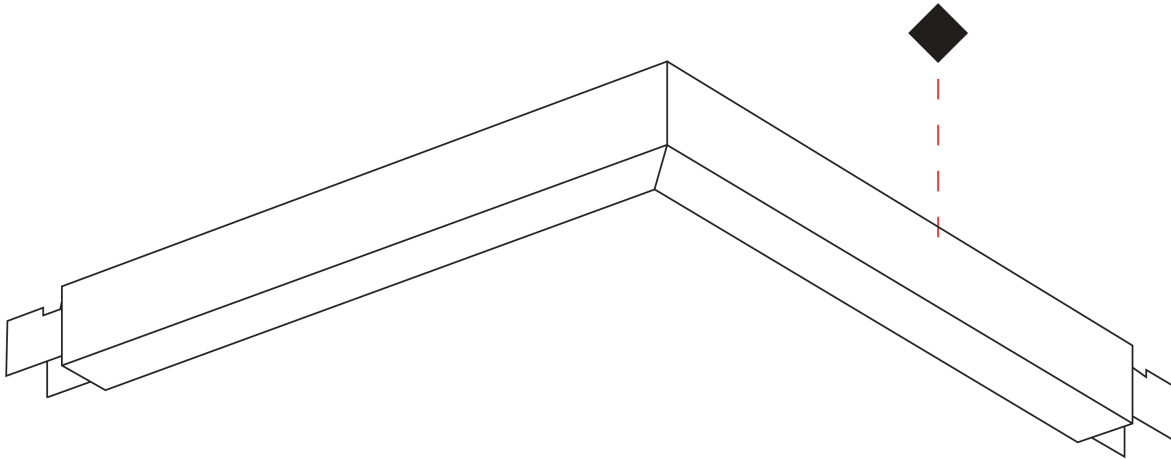

SLIDER SUSPENSION

A300587-

PROJECT

TYPE

SPECIFIER

QUANTITY

DATE

A