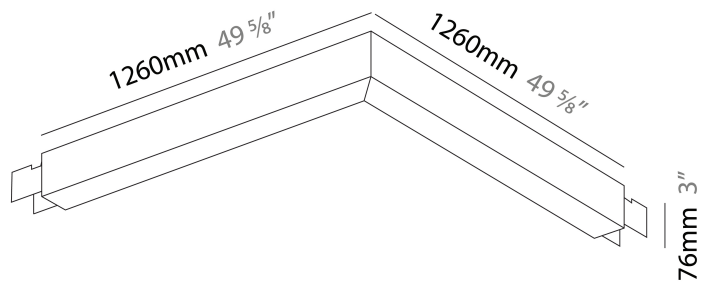

1. To build a product code in our configurator select the specify button on the base model # product page
2. To build a manual product code on this datasheet choose from the options listed below in blue font and add the suffix to the base model #

GENERAL
Series: Slider
Partner: Prolicht
Division: Architectural
Installation: Suspension
Product Type: Linear Profiles
Mounting Location: Ceiling
Light Distribution: Direct

PHYSICAL
Shape: Abstract
Length (mm): 660
Length (in): 26
Width (mm): 660
Width (in): 26
Height (mm): 76
Height (in): 3
Diffuser: [Diffuser - Black Raster, White Raster](#)
Fixture Finish: [SSR / BKV / CWI / CRY / HAB / UFT / ITA / RUA / FTG / MYG / LOD / PUS / FRO / FUP / KIA / POP / BLS / SPG / MEY / GOH / CHC / COM / ABZ / JAG / OBR / MOS / ROR](#)
Fixture Material: Aluminum Die Cast

ELECTRICAL
Lamp Type: LED (Zhaga Standard)
Input Wattage (W): 43
Total Output Wattage (W): 39.1
Dimming: [Non-Dimmable](#)
Driver Included: Yes
Driver Location: Integrated
Driver Type: Constant Current - Universal
Driver Class: Class 2
Input Voltage (V): 120 - 277

LED
Color Temperature (°K): 2700 / 3000 / 3500 / 4000
Max. Delivered Lumen (lm): Max 6297
CRI: >90 CRI
Lamp Life (hrs): 50000

RATINGS AND CERTIFICATIONS
Certified By: CSA Certified to UL and CSA Standards
IP rating: IP40