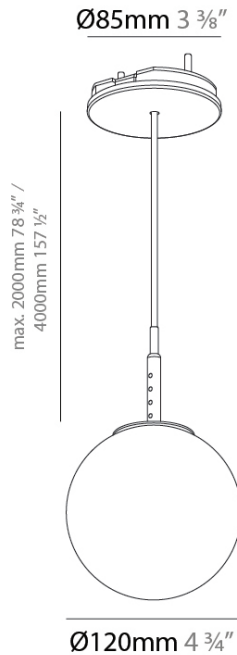

GENERAL

Series: Bilo
Partner: Prolicht
Division: Architectural
Installation: Suspension
Product Type: Pendant
Mounting Location: Ceiling

PHYSICAL

Shape: Round
Diameter (mm): 120
Diameter (in): 4 ¾
Height (mm): 120
Height (in): 4 ¾
Ceiling Thickness (mm): 1 - 25
Ceiling Thickness (in): 1/16 - 1
Fixture Finish: SSR / BKV / CWI / CRY / HAB / UFT / ITA / RUA / FTG / MYG / LOD / PUS / FRO / FUP / KIA / POP / BLS / SPG / MEY / GOH / CHC / COM / ABZ / JAG / OBR / MOS / ROR
Accent Finish: OPL / YEL / ORA / RED / BLU / GRN
Fixture Material: Glass / Aluminum
Primary Material: Glass
Cable Details: 2000mm/78 ¾" or 4000mm/157 ½" Cable - Color Options: Black / White / Orange / Red / Green
Cut-out Measurements: 68mm / 2 11/16

ELECTRICAL

Lamp Type: LED
Input Wattage (W): 6
Total Output Wattage (W): 5.4
Dimming: Tri-Mode (Non-Dimming and Phase Dimming (120Vac only) and 0-10V Dimming)
Driver Included: No
Driver Location: Remote
Driver Type: Constant Current - Universal
Driver Class: Class 2
Input Voltage (V): 120 - 277
Constant Current (MA): 500

LED

Color Temperature (°K): 2700 / 3000 / 3500 / 4000
Max. Delivered Lumen (lm): 356 / 377 / 398 / 408
Nominal Lumen (lm): 460 / 487 / 514 / 528
CRI: >90 CRI
Lamp Life (hrs): 50000

OPTICAL

Beam Angle: 180

RATINGS AND CERTIFICATIONS

Certified By: CSA Certified to UL and CSA Standards
IP rating: IP20

PROJECT
TYPE
SPECIFIER
QUANTITY
DATE