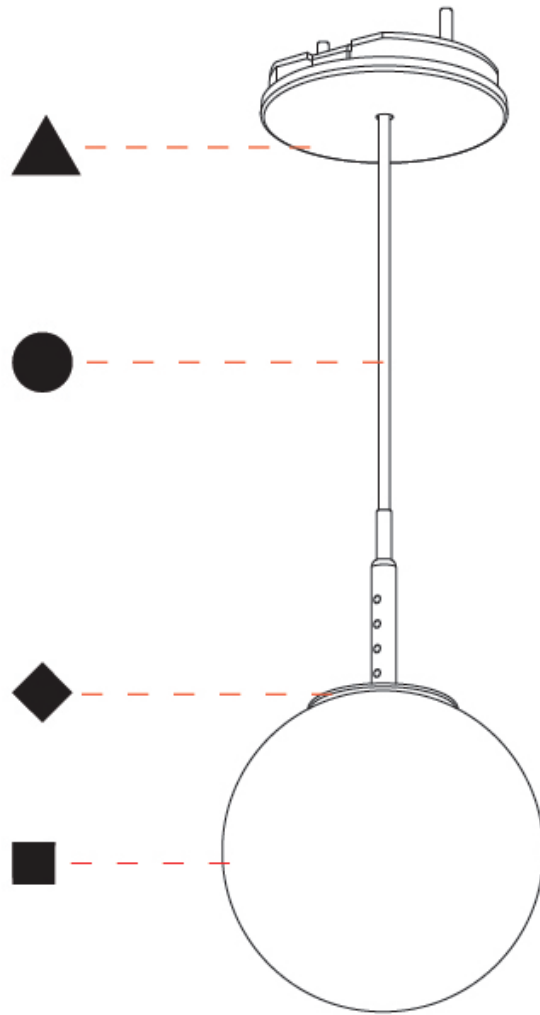

BILO SUSPENSION

A300613-

PROJECT _____

TYPE _____

SPECIFIER _____

QUANTITY _____

DATE _____

A