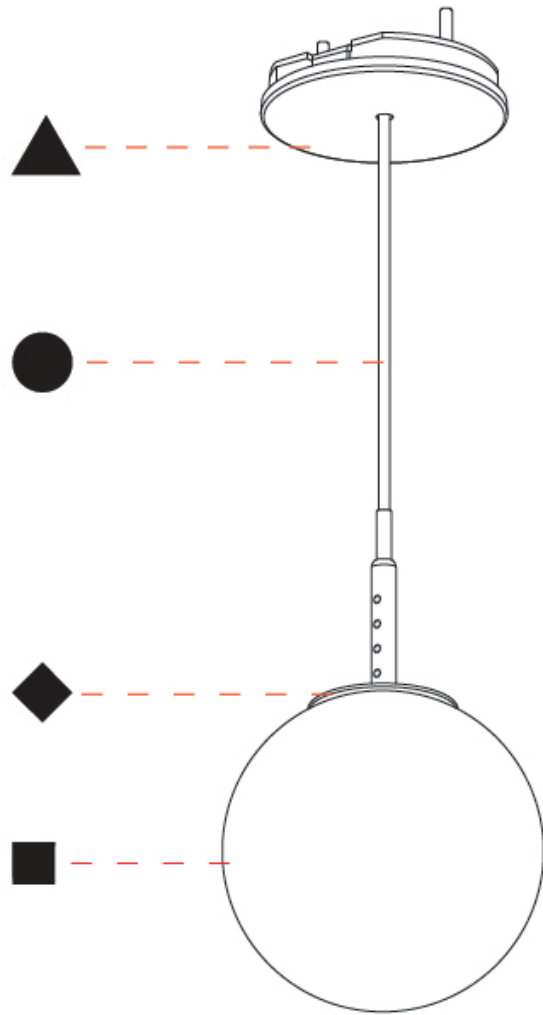

BILO SUSPENSION

A300613-

PROJECT _____

TYPE _____

SPECIFIER _____

QUANTITY _____

DATE _____

A