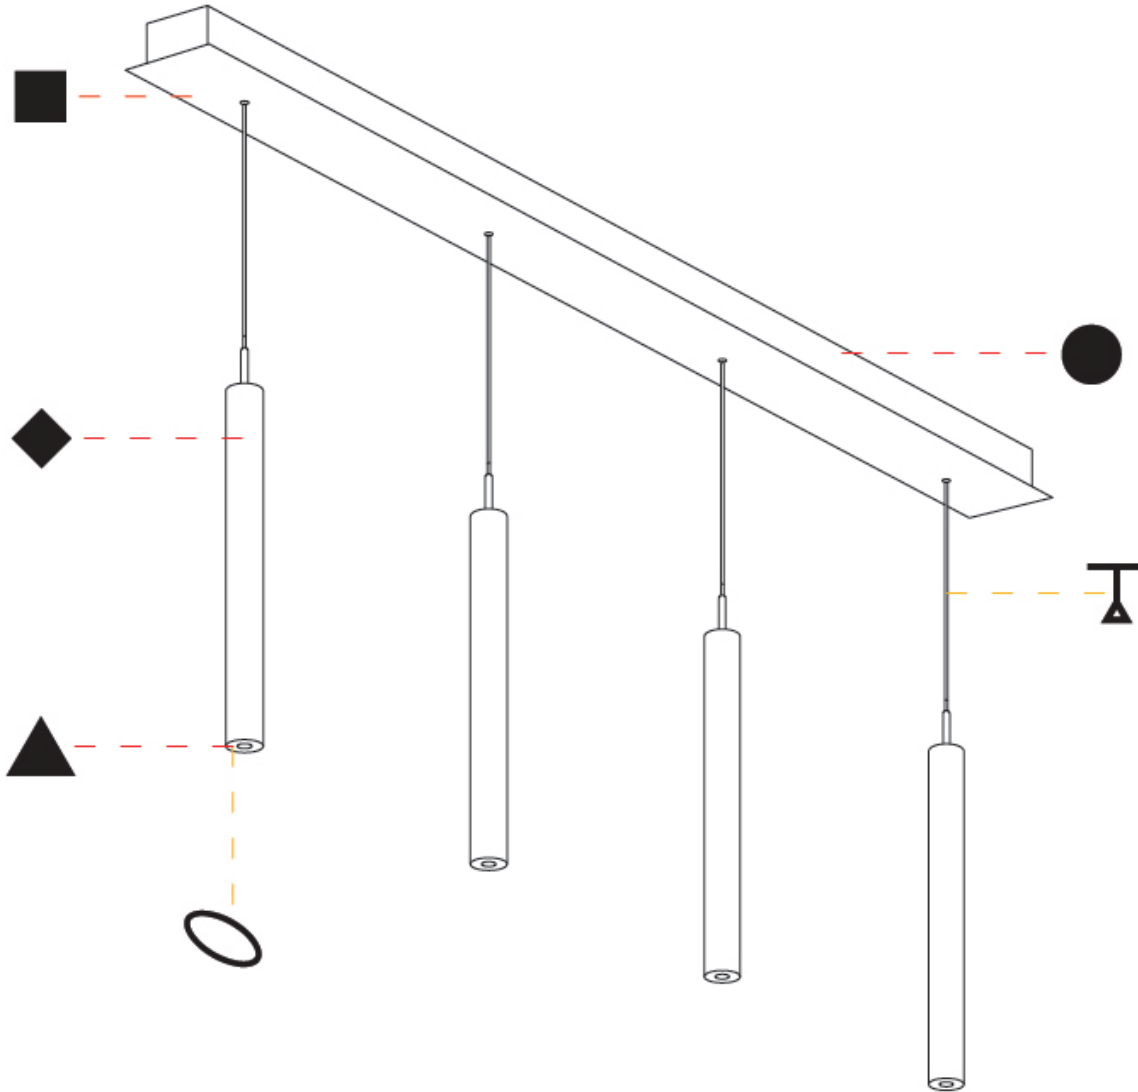

G-MINI CHANNEL HANGOVER SUSPENSION

A300619-

PROJECT	_____
TYPE	_____
SPECIFIER	_____
QUANTITY	_____
DATE	_____

A