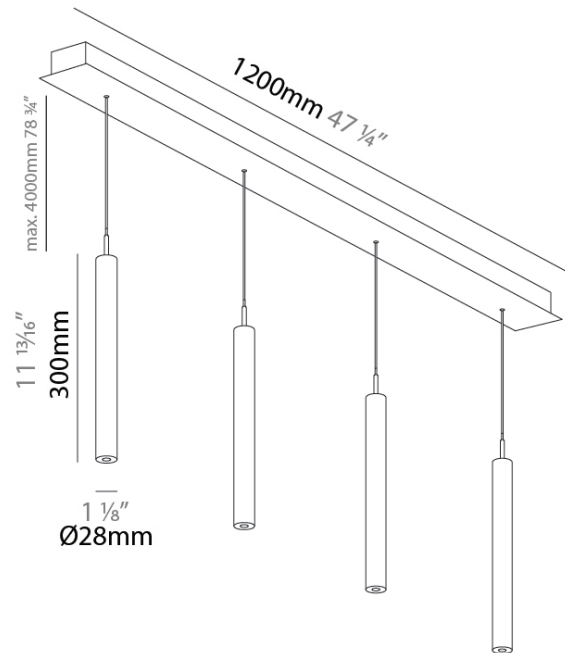

GENERAL

Series: G-Mini Channel
Subseries: G-Mini Channel Hangover
Brand: Prolicht
Division: Architectural
Mounting Type: Suspension
Mounting Location: Ceiling
Subcategory: Spots

PHYSICAL

Shape: Cylinder
Diameter (mm): 28
Diameter (in): 1 1/8"
Length (mm): 1200
Length (in): 47 1/4"
Height (mm): 300
Height (in): 11 13/16"
Light Distribution: Direct
Diffuser: Shine Ring - NOR / OPL / YEL / ORA / RED / BLU / GRN
Fixture Finish: SSR / BKV / CWI / CRY / HAB / UFT / ITA / RUA / FTG / MYG / LOD / PUS / FRO / FUP / KIA / POP / BLS / SPG / MEY / GOH / GUM / CHC / COM / ABZ / JAG / OBR / MOS / ROR
Accent Finish: NOF / COP / MIR / SSS
Fixture Material: Extruded Aluminum / Steel
Cable Details: 2,000mm/78 3/4" / 4,000mm/157 1/2" - Cable, Black, Green, Orange, Red, White

ELECTRICAL

Lamp Type: LED (Zhaga Standard)
Input Wattage (W): 26
Total Output Wattage (W): 23.7
Dimming: Tri-Mode (Non-Dimming and Phase Dimming (120Vac only) and 0-10V Dimming)
Driver Included: Yes
Driver Location: Integrated
Driver Type: Constant Current - Universal
Driver Class: Class 2
Input Voltage (V): 120 - 277

LED

Color Temperature (°K): 2700 / 3000 / 3500 / 4000
Max. Delivered Lumen (lm): 1557 / 1421 / 1499 / 1450
Nominal Lumen (lm): 1840 / 1949 / 2057 / 2112
CRI: >90 CRI
Lamp Life (hrs): 50000

OPTICAL

Beam Angle: 32 / 58

RATINGS AND CERTIFICATIONS

Certified By: Certified for North American Standards
IP rating: IP20