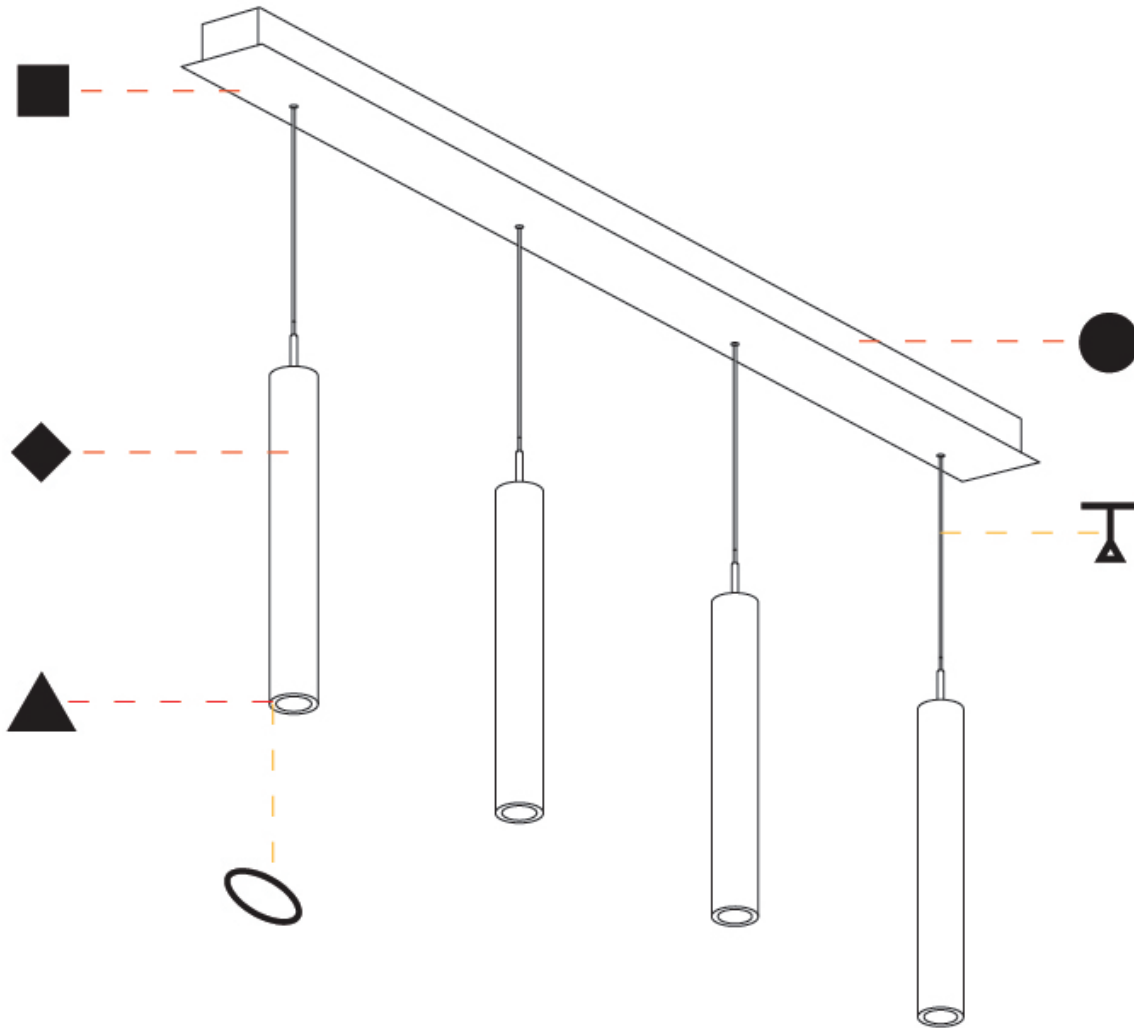

G-MINI CHANNEL HANGOVER SUSPENSION

A300622-

PROJECT	_____
TYPE	_____
SPECIFIER	_____
QUANTITY	_____
DATE	_____

A