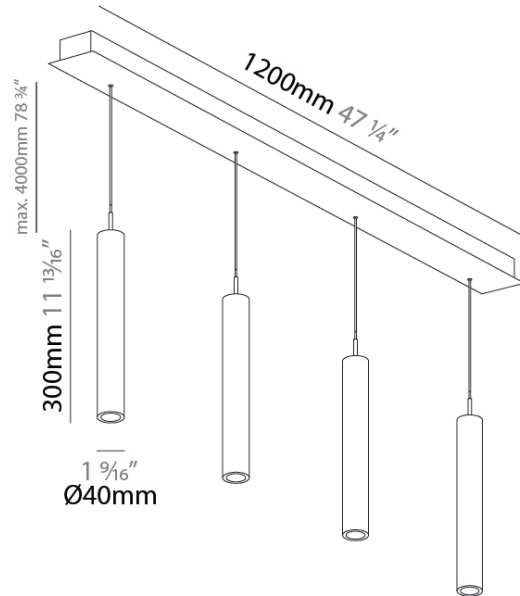

GENERAL

Series: G-Mini Channel
Subseries: G-Mini Channel Hangover
Brand: Prolicht
Division: Architectural
Mounting Type: Suspension
Mounting Location: Ceiling
Subcategory: Spots

PHYSICAL

Shape: Cylinder
Diameter (mm): 40
Diameter (in): 1 ⁹/₁₆
Length (mm): 1200
Length (in): 47 ¹/₄
Height (mm): 300
Height (in): 11 ¹³/₁₆
Light Distribution: Direct
Diffuser: Shine Ring - NOR / OPL / YEL / ORA / RED / BLU / GRN
Fixture Finish: SSR / BKV / CWI / CRY / HAB / UFT / ITA / RUA / FTG / MYG / LOD / PUS / FRO / FUP / KIA / POP / BLS / SPG / MEY / GOH / GUM / CHC / COM / ABZ / JAG / OBR / MOS / ROR
Accent Finish: NOF / COP / MIR / SSS
Fixture Material: Extruded Aluminum / Steel
Cable Details: 2,000mm/78 3/4" / 4,000mm/157 1/2" - Cable, Black, Green, Orange, Red, White

ELECTRICAL

Lamp Type: LED (Zhaga Standard)
Input Wattage (W): 39
Total Output Wattage (W): 35.4
Dimming: Non-Dimmable
Driver Included: Yes
Driver Location: Integrated
Driver Class: Class 2
Input Voltage (V): 120 - 277

LED

Color Temperature (°K): 2700 / 3000 / 3500 / 4000
Max. Delivered Lumen (lm): 2776 / 2904 / 3012 / 3080
Nominal Lumen (lm): 3878 / 4056 / 4206 / 4301
CRI: >90 CRI
Lamp Life (hrs): 50000

OPTICAL

Beam Angle: 40 / 52

RATINGS AND CERTIFICATIONS

Certified By: Certified for North American Standards
IP rating: IP20