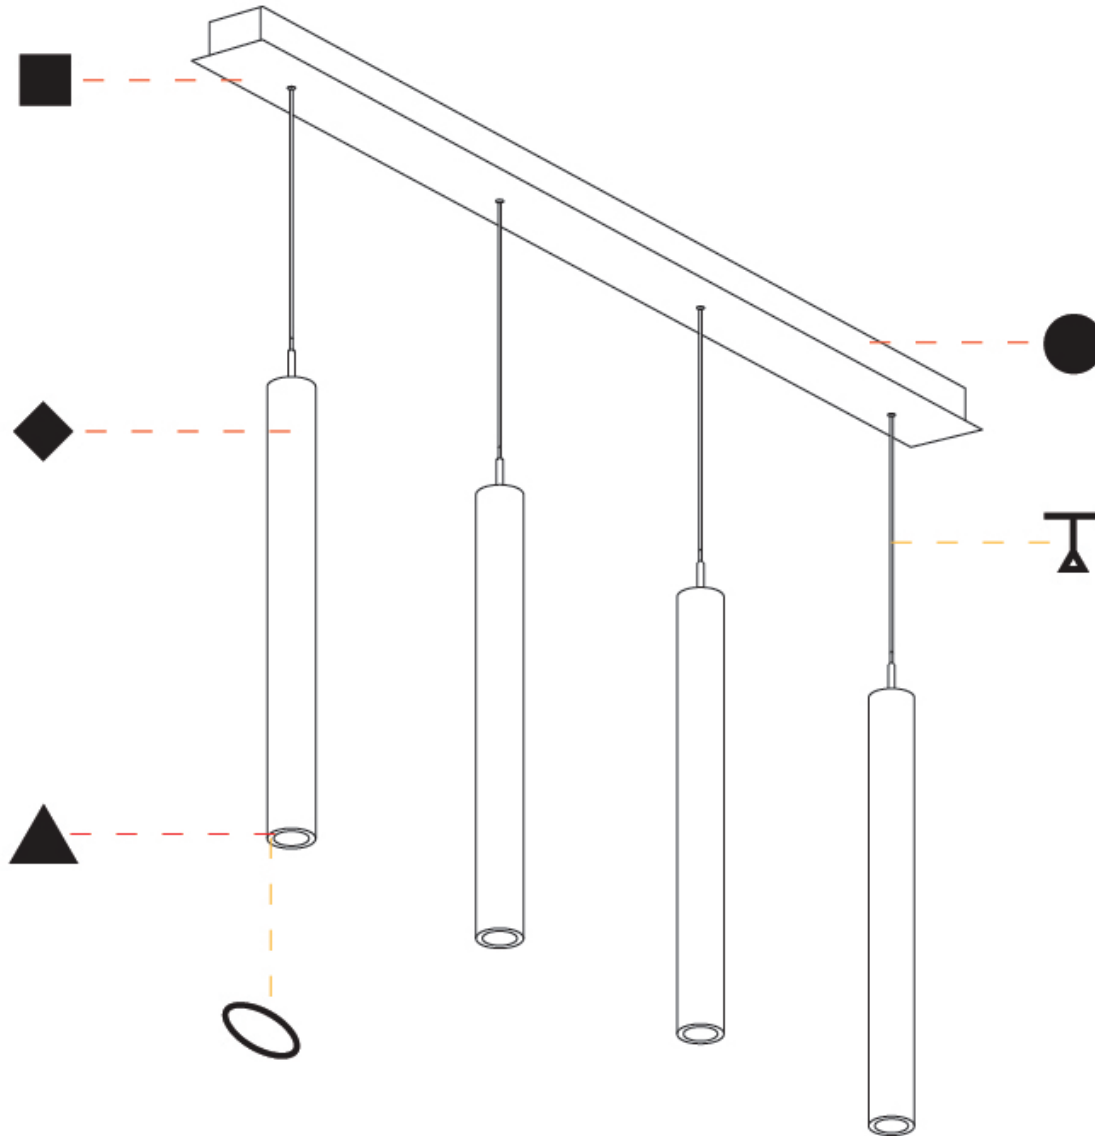

G-MINI CHANNEL HANGOVER SUSPENSION

A300623-

PROJECT	_____
TYPE	_____
SPECIFIER	_____
QUANTITY	_____
DATE	_____

A