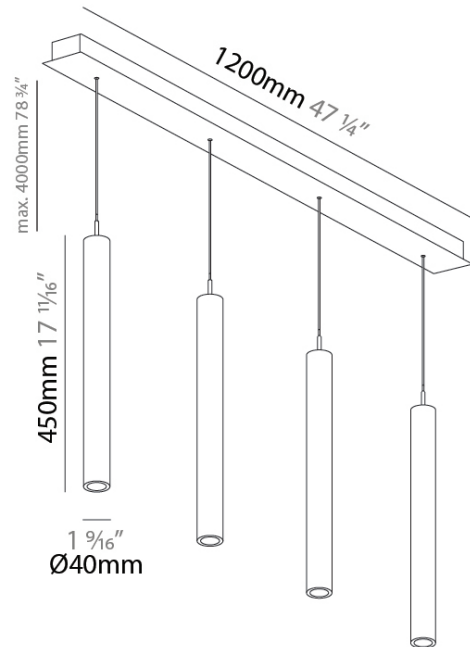

GENERAL

Series: G-Mini Channel
Subseries: G-Mini Channel Hangover
Brand: Prolicht
Division: Architectural
Mounting Type: Suspension
Mounting Location: Ceiling
Subcategory: Spots

PHYSICAL

Shape: Cylinder
Diameter (mm): 440
Diameter (in): 1 9/16
Length (mm): 1200
Length (in): 47 1/4
Height (mm): 450
Height (in): 17 11/16
Light Distribution: Direct
Diffuser: Shine Ring - NOR / OPL / YEL / ORA / RED / BLU / GRN
Fixture Finish: SSR / BKV / CWI / CRY / HAB / UFT / ITA / RUA / FTG / MYG / LOD / PUS / FRO / FUP / KIA / POP / BLS / SPG / MEY / GOH / GUM / CHC / COM / ABZ / JAG / OBR / MOS / ROR
Accent Finish: NOF / COP / MIR / SSS
Fixture Material: Extruded Aluminum / Steel
Cable Details: 2,000mm/78 3/4" / 4,000mm/157 1/2" - Cable, Black, Green, Orange, Red, White

ELECTRICAL

Lamp Type: LED (Zhaga Standard)
Input Wattage (W): 39
Total Output Wattage (W): 35.4
Dimming: Non-Dimmable
Driver Included: Yes
Driver Location: Integrated
Driver Type: Constant Current - Universal
Driver Class: Class 2
Input Voltage (V): 120 - 277

LED

Color Temperature (°K): 2700 / 3000 / 3500 / 4000
Max. Delivered Lumen (lm): 2776 / 2904 / 3012 / 3080
Nominal Lumen (lm): 3878 / 4056 / 4206 / 4301
CRI: >90 CRI
Lamp Life (hrs): 50000

OPTICAL

Beam Angle: 40 / 52

RATINGS AND CERTIFICATIONS

Certified By: Certified for North American Standards
IP rating: IP20