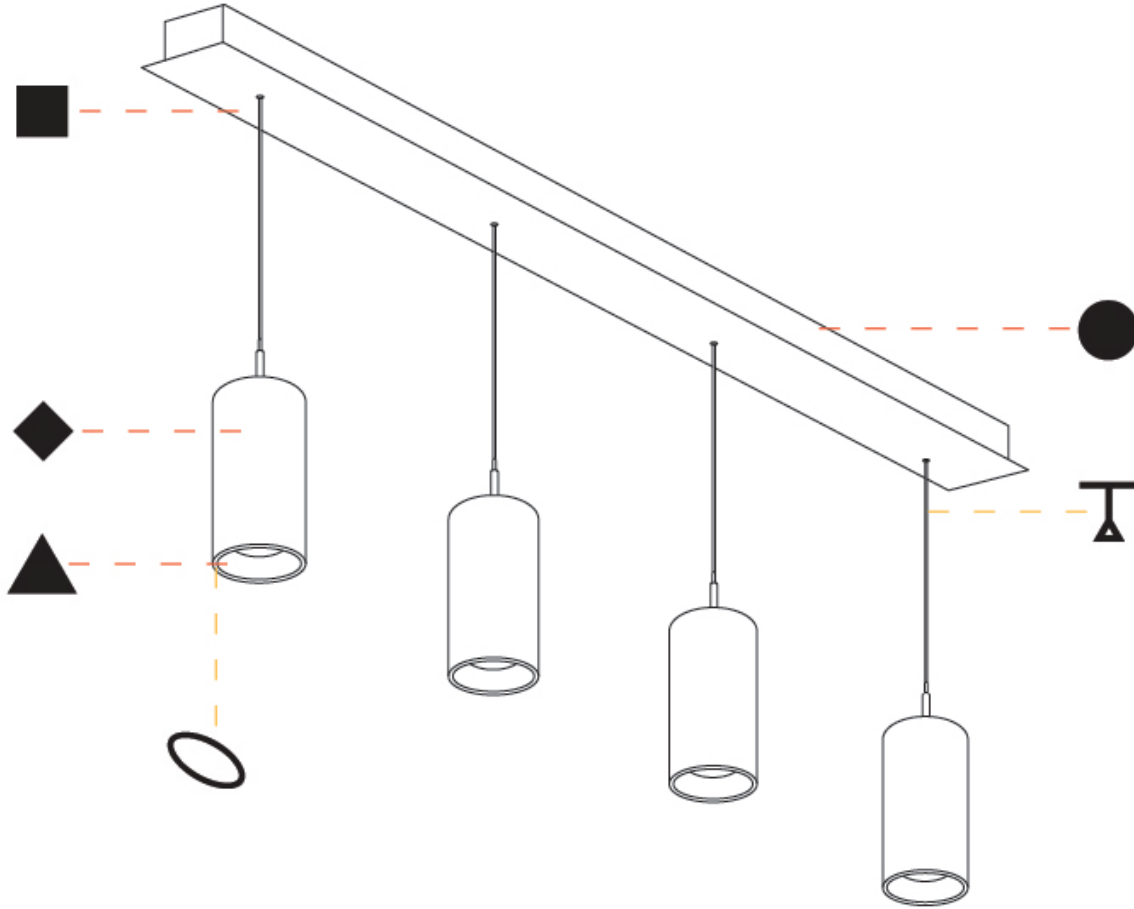

A

G-MINI CHANNEL HANGOVER SUSPENSION

COLOR FINISH CHART

Fixture Finish

Sparkling Silver - 01 (SSR)

Black Velvet - 02 (BKV)

Crystal White - 03 (CWI)

Creamy - 04 (CRY)