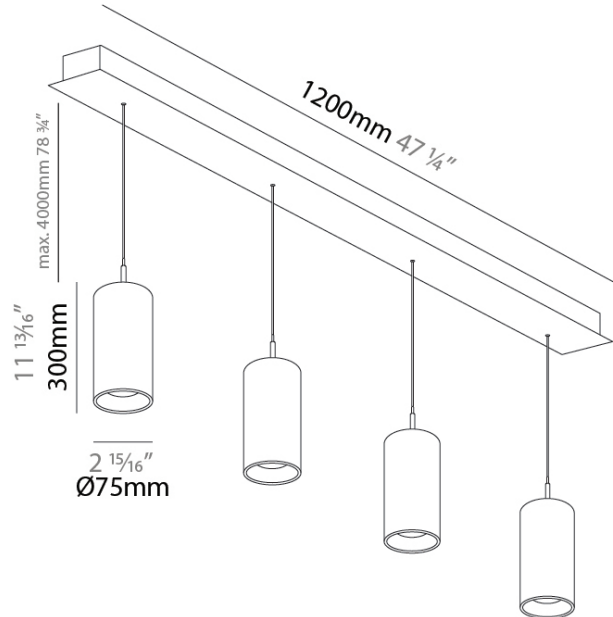

GENERAL

Series: G-Mini Channel
Subseries: G-Mini Channel Hangover
Brand: Prolicht
Division: Architectural
Mounting Type: Suspension
Mounting Location: Ceiling
Subcategory: Spots

PHYSICAL

Shape: Cylinder
Diameter (mm): 75
Diameter (in): 2 15/16
Length (mm): 1200
Length (in): 47 1/4
Height (mm): 150
Height (in): 5 7/8
Light Distribution: Direct
Diffuser: Shine Ring - NOR / OPL / YEL / ORA / RED / BLU / GRN
Fixture Finish: SSR / BKV / CWI / CRY / HAB / UFT / ITA / RUA / FTG / MYG / LOD / PUS / FRO / FUP / KIA / POP / BLS / SPG / MEY / GOH / GUM / CHC / COM / ABZ / JAG / OBR / MOS / ROR
Accent Finish: NOF / COP / MIR / SSS
Fixture Material: Extruded Aluminum / Steel
Cable Details: 2,000mm/78 3/4" / 4,000mm/157 1/2" - Cable, Black, Green, Orange, Red, White

ELECTRICAL

Lamp Type: LED (Zhaga Standard)
Input Wattage (W): 26
Total Output Wattage (W): 23.7
Dimming: Non-Dimmable
Driver Included: Yes
Driver Location: Integrated
Driver Type: Constant Current - Universal
Driver Class: Class 2
Input Voltage (V): 120 - 277

LED

Color Temperature (°K): 2700 / 3000 / 3500 / 4000
Max. Delivered Lumen (lm): 1557 / 1649 / 1740 / 1787
Nominal Lumen (lm): 1840 / 1949 / 2057 / 2112
CRI: >90 CRI
Lamp Life (hrs): 50000

OPTICAL

Beam Angle: 6 / 22 / 38

RATINGS AND CERTIFICATIONS

Certified By: Certified for North American Standards
IP rating: IP20