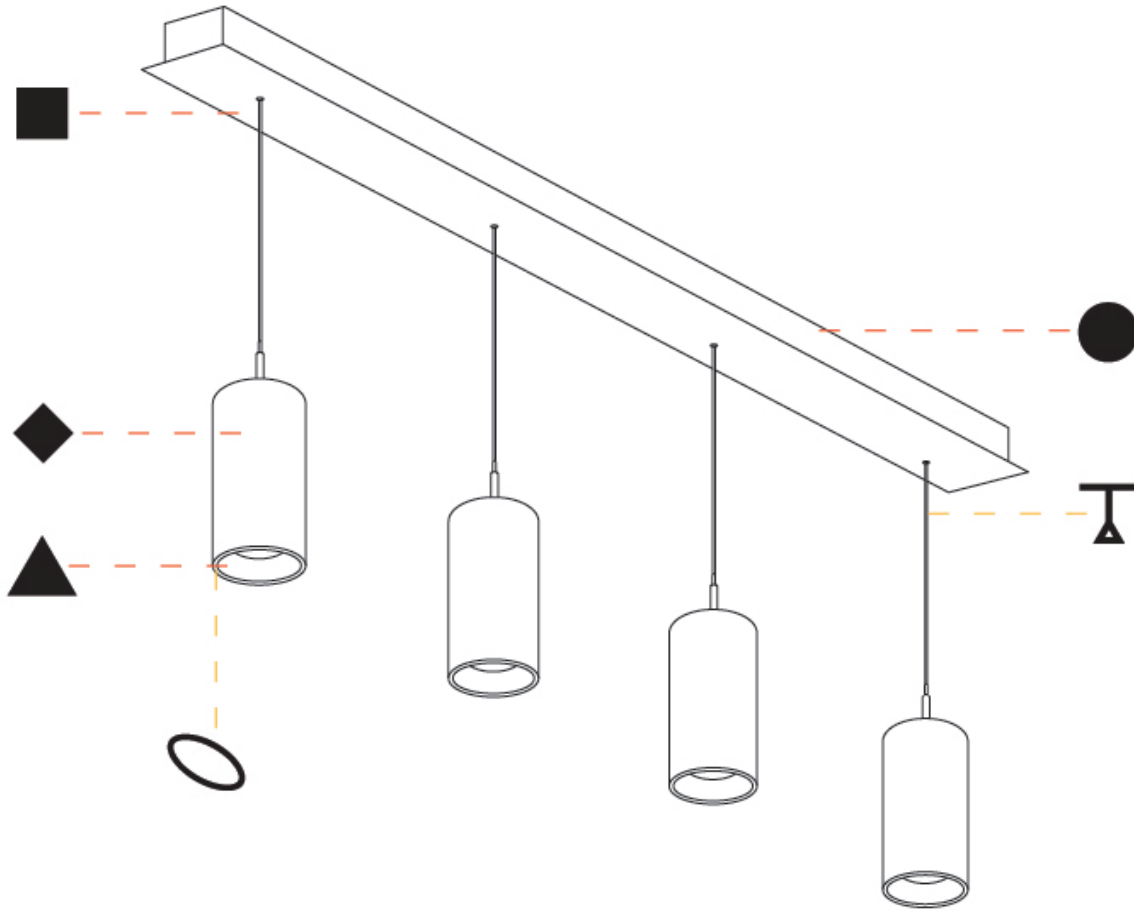

G-MINI CHANNEL HANGOVER SUSPENSION

A300625-

PROJECT	_____
TYPE	_____
SPECIFIER	_____
QUANTITY	_____
DATE	_____

A