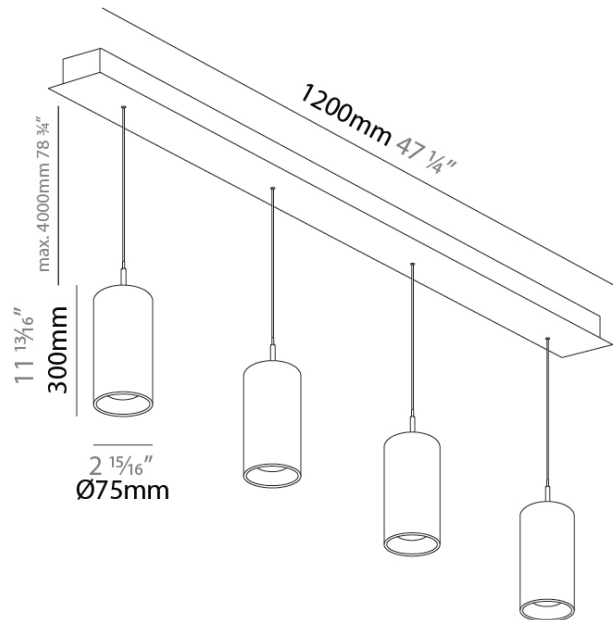

GENERAL

Series: G-Mini Channel
Subseries: G-Mini Channel Hangover
Partner: Prolicht
Division: Architectural
Installation: Suspension
Product Type: Clusters
Mounting Location: Ceiling
Light Distribution: Direct

PHYSICAL

Shape: Cylinder
Diameter (mm): 75
Diameter (in): 2 ¹⁵/₁₆
Length (mm): 1200
Length (in): 47 ¹/₄
Height (mm): 150
Height (in): 5 ⁷/₈
Diffuser: Shine Ring - NOR / OPL / YEL / ORA / RED / BLU / GRN
Fixture Finish: SSR / BKV / CWI / CRY / HAB / UFT / ITA / RUA / FTG / MYG / LOD / PUS / FRO / FUP / KIA / POP / BLS / SPG / MEY / GOH / CHC / COM / ABZ / JAG / OBR / MOS / ROR
Accent Finish: NOF / COP / MIR / SSS
Fixture Material: Extruded Aluminum / Steel
Cable Details: 2000mm/78 3/4" / 4000mm/157 1/2" - Cable, Black, Green, Orange, Red, White

ELECTRICAL

Lamp Type: LED (Zhaga Standard)
Input Wattage (W): 38
Total Output Wattage (W): 34.5
Dimming: Non-Dimmable
Driver Included: Yes
Driver Location: Integrated
Driver Type: Constant Current - Universal
Driver Class: Class 2
Input Voltage (V): 120 - 277

LED

Color Temperature (°K): 2700 / 3000 / 3500 / 4000
Max. Delivered Lumen (lm): Max 3171
Nominal Lumen (lm): Max 4231
CRI: >90 CRI
Lamp Life (hrs): 50000

OPTICAL

Beam Angle: 6 / 22 / 38

RATINGS AND CERTIFICATIONS

Certified By: Certified for North American Standards
IP rating: IP20