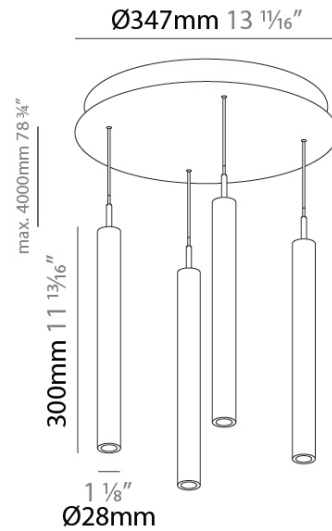

GENERAL

Series: G-Mini Round
Subseries: G-Mini Round Hangover
Partner: Prolicht
Division: Architectural
Installation: Suspension
Product Type: Clusters
Mounting Location: Ceiling
Light Distribution: Direct

PHYSICAL

Shape: Cylinder
Diameter (mm): 347
Diameter (in): 13 11/16
Height (mm): 300
Height (in): 11 13/16
Fixture Finish: SSR / BKV / CWI / CRY / HAB / UFT / ITA / RUA / FTG / MYG / LOD / PUS / FRO / FUP / KIA / POP / BLS / SPG / MEY / GOH / CHC / COM / ABZ / JAG / OBR / MOS / ROR
Accent Finish: NOF / COP / MIR / SSS
Fixture Material: Extruded Aluminum / Steel
Cable Details: 2000mm/78 3/4" / 4000mm/157 1/2" - Cable, Black, Green, Orange, Red, White

ELECTRICAL

Lamp Type: LED (Zhaga Standard)
Input Wattage (W): 26
Total Output Wattage (W): 23.7
Dimming: Tri-Mode (Non-Dimming and Phase Dimming (120Vac only) and 0-10V Dimming)
Driver Included: Yes
Driver Location: Integrated
Driver Type: Constant Current - Universal
Driver Class: Class 2
Input Voltage (V): 120 - 277

LED

Color Temperature (°K): 2700 / 3000 / 3500 / 4000
Max. Delivered Lumen (lm): 1614 / 1709 / 1804 / 1852
Nominal Lumen (lm): 1840 / 1949 / 2057 / 2112
CRI: >90 CRI
Lamp Life (hrs): 50000

OPTICAL

Beam Angle: 20 / 26 / 56

RATINGS AND CERTIFICATIONS

Certified By: Certified for North American Standards
IP rating: IP20