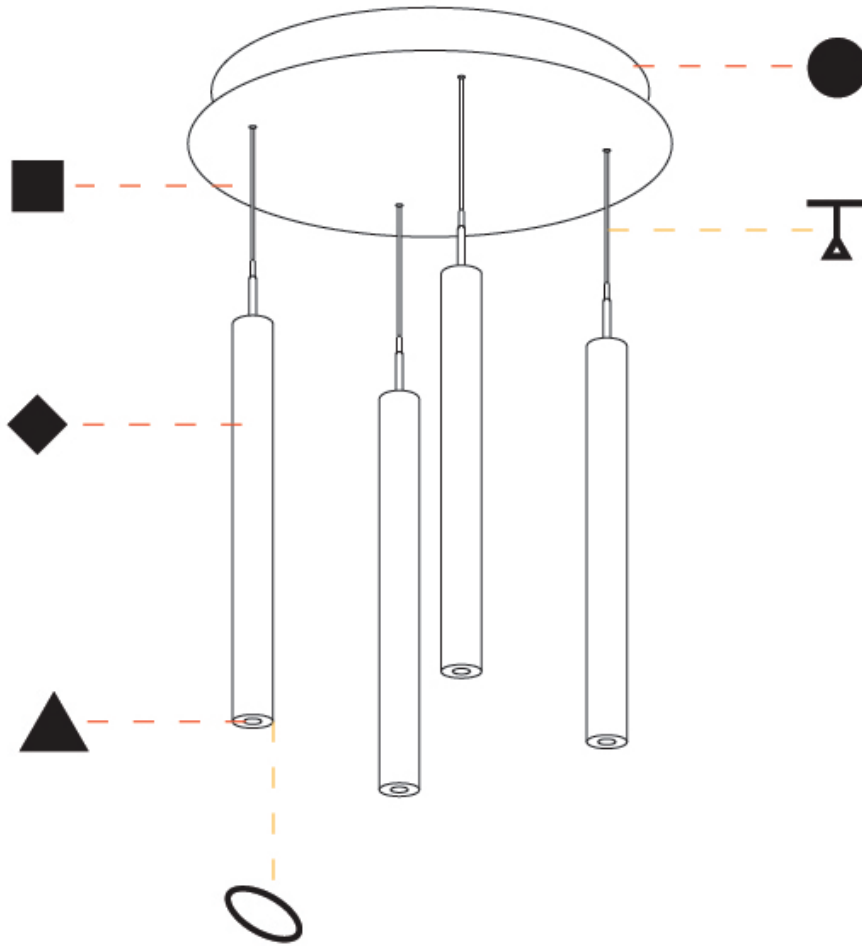

G-MINI ROUND HANGOVER SUSPENSION

A300630-

PROJECT

TYPE

SPECIFIER

QUANTITY

DATE

A