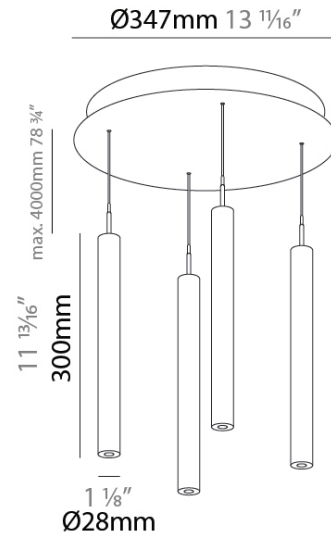

GENERAL

Series: G-Mini Round
Subseries: G-Mini Round Hangover
Brand: Prolicht
Division: Architectural
Mounting Type: Suspension
Mounting Location: Ceiling
Subcategory: Spots

PHYSICAL

Shape: Cylinder
Diameter (mm): 347
Diameter (in): 13 13/16
Height (mm): 300
Height (in): 11 13/16
Light Distribution: Direct
Diffuser: Shine Ring - NOR / OPL / YEL / ORA / RED / BLU / GRN
Fixture Finish: SSR / BKV / CWI / CRY / HAB / UFT / ITA / RUA / FTG / MYG / LOD / PUS / FRO / FUP / KIA / POP / BLS / SPG / MEY / GOH / GUM / CHC / COM / ABZ / JAG / OBR / MOS / ROR
Accent Finish: NOF / COP / MIR / SSS
Fixture Material: Extruded Aluminum / Steel
Cable Details: 2,000mm/78 3/4" / 4,000mm/157 1/2" - Cable, Black, Green, Orange, Red, White

ELECTRICAL

Lamp Type: LED (Zhaga Standard)
Input Wattage (W): 26
Total Output Wattage (W): 23.7
Dimming: Non-Dimmable
Driver Included: Yes
Driver Location: Integrated
Driver Type: Constant Current - Universal
Driver Class: Class 2
Input Voltage (V): 120 - 277

LED

Color Temperature (°K): 2700 / 3000 / 3500 / 4000
Max. Delivered Lumen (lm): 1557 / 1421 / 1499 / 1450
Nominal Lumen (lm): 1840 / 1949 / 2057 / 2112
CRI: >90 CRI
Lamp Life (hrs): 50000

OPTICAL

Beam Angle: 32 / 58

RATINGS AND CERTIFICATIONS

Certified By: Certified for North American Standards
IP rating: IP20