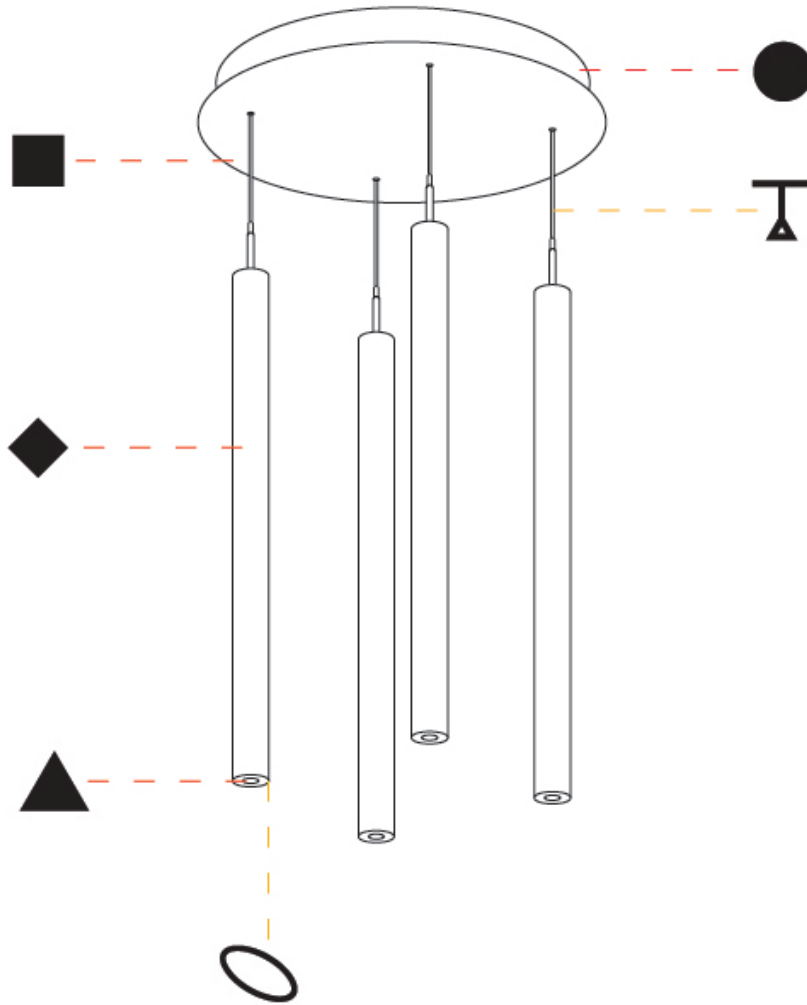

G-MINI ROUND HANGOVER SUSPENSION

A300631-

PROJECT	_____
TYPE	_____
SPECIFIER	_____
QUANTITY	_____
DATE	_____

A