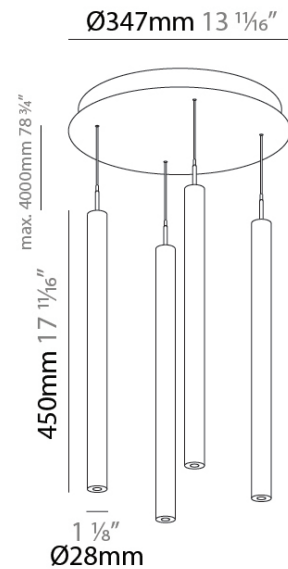

GENERAL

Series: G-Mini Round
Subseries: G-Mini Round Hangover
Partner: Prolicht
Division: Architectural
Installation: Suspension
Product Type: Clusters
Mounting Location: Ceiling
Light Distribution: Direct

PHYSICAL

Shape: Cylinder
Diameter (mm): 347
Diameter (in): 13 11/16
Height (mm): 450
Height (in): 17 11/16
Diffuser: Shine Ring - NOR / OPL / YEL / ORA / RED / BLU / GRN
Fixture Finish: SSR / BKV / CWI / CRY / HAB / UFT / ITA / RUA / FTG / MYG / LOD / PUS / FRO / FUP / KIA / POP / BLS / SPG / MEY / GOH / CHC / COM / ABZ / JAG / OBR / MOS / ROR
Accent Finish: NOF / COP / MIR / SSS
Fixture Material: Extruded Aluminum / Steel
Cable Details: 2000mm/78 3/4" / 4000mm/157 1/2" - Cable, Black, Green, Orange, Red, White

ELECTRICAL

Lamp Type: LED (Zhaga Standard)
Input Wattage (W): 26
Total Output Wattage (W): 23.7
Dimming: Non-Dimmable
Driver Included: Yes
Driver Location: Integrated
Driver Type: Constant Current - Universal
Driver Class: Class 2
Input Voltage (V): 120 - 277

LED

Color Temperature (°K): 2700 / 3000 / 3500 / 4000
Max. Delivered Lumen (lm): 1557 / 1421 / 1499 / 1450
Nominal Lumen (lm): 1840 / 1949 / 2057 / 2112
CRI: >90 CRI
Lamp Life (hrs): 50000

OPTICAL

Beam Angle: 32 / 58

RATINGS AND CERTIFICATIONS

Certified By: Certified for North American Standards
IP rating: IP20