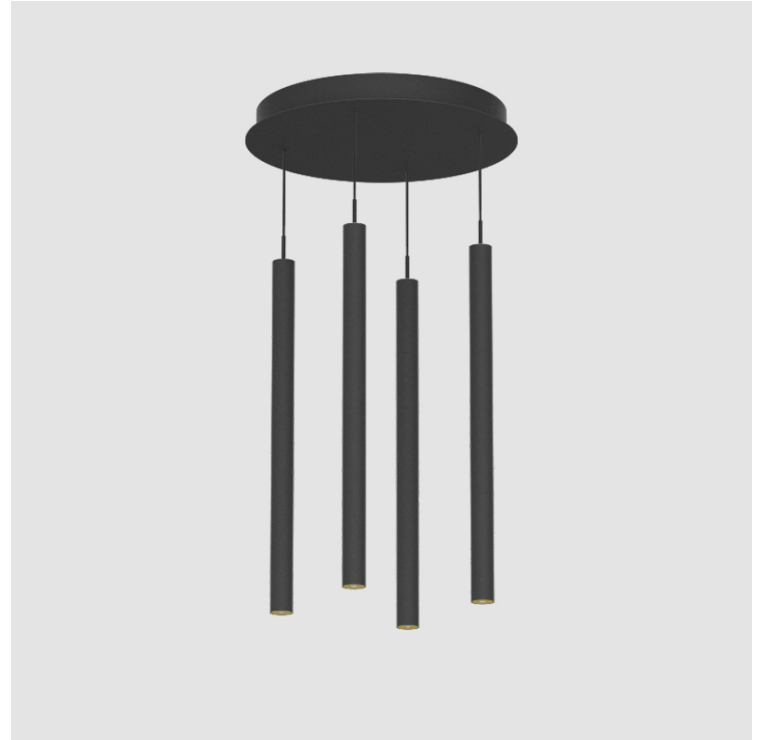

GENERAL

Series: G-Mini Round
Subseries: G-Mini Round Hangover
Partner: Prolicht
Division: Architectural
Installation: Suspension
Product Type: Clusters
Mounting Location: Ceiling
Light Distribution: Direct

PHYSICAL

Shape: Cylinder
Diameter (mm): 347
Diameter (in): 13 11/16
Height (mm): 450
Height (in): 17 11/16
Diffuser: Shine Ring - NOR / OPL / YEL / ORA / RED / BLU / GRN
Fixture Finish: SSR / BKV / CWI / CRY / HAB / UFT / ITA / RUA / FTG / MYG / LOD / PUS / FRO / FUP / KIA / POP / BLS / SPG / MEY / GOH / CHC / COM / ABZ / JAG / OBR / MOS / ROR
Accent Finish: NOF / COP / MIR / SSS
Fixture Material: Extruded Aluminum / Steel
Cable Details: 2000mm/78 3/4" / 4000mm/157 1/2" - Cable, Black, Green, Orange, Red, White

ELECTRICAL

Lamp Type: LED (Zhaga Standard)
Input Wattage (W): 26
Total Output Wattage (W): 23.7
Dimming: Non-Dimmable
Driver Included: Yes
Driver Location: Integrated
Driver Type: Constant Current - Universal
Driver Class: Class 2
Input Voltage (V): 120 - 277

LED

Color Temperature (°K): 2700 / 3000 / 3500 / 4000
Max. Delivered Lumen (lm): 1557 / 1421 / 1499 / 1450
Nominal Lumen (lm): 1840 / 1949 / 2057 / 2112
CRI: >90 CRI
Lamp Life (hrs): 50000

OPTICAL

Beam Angle: 32 / 58

RATINGS AND CERTIFICATIONS

Certified By: Certified for North American Standards
IP rating: IP20