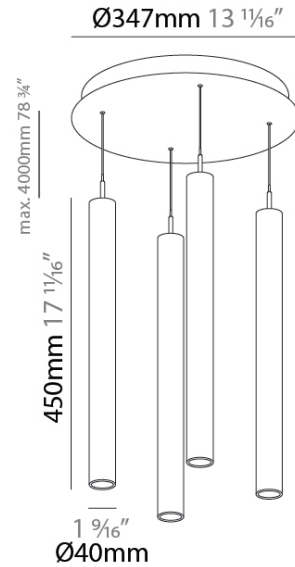

GENERAL

Series: G-Mini Round
Subseries: G-Mini Round Hangover
Partner: Prolicht
Division: Architectural
Installation: Suspension
Product Type: Clusters
Mounting Location: Ceiling
Light Distribution: Direct

PHYSICAL

Shape: Cylinder
Diameter (mm): 347
Diameter (in): 13 11/16
Height (mm): 450
Height (in): 17 11/16
Fixture Finish: SSR / BKV / CWI / CRY / HAB / UFT / ITA / RUA / FTG / MYG / LOD / PUS / FRO / FUP / KIA / POP / BLS / SPG / MEY / GOH / CHC / COM / ABZ / JAG / OBR / MOS / ROR
Accent Finish: NOF / COP / MIR / SSS
Fixture Material: Extruded Aluminum / Steel
Cable Details: 2000mm/78 3/4" / 4000mm/157 1/2" - Cable, Black, Green, Orange, Red, White

ELECTRICAL

Lamp Type: LED (Zhaga Standard)
Input Wattage (W): 39
Total Output Wattage (W): 35.4
Dimming: Non-Dimmable
Driver Included: Yes
Driver Location: Integrated
Driver Type: Constant Current - Universal
Driver Class: Class 2
Input Voltage (V): 120 - 277

LED

Color Temperature (°K): 2700 / 3000 / 3500 / 4000
Max. Delivered Lumen (lm): 2776 / 2904 / 3012 / 3080
Nominal Lumen (lm): 1840 / 1949 / 2057 / 2112
CRI: >90 CRI
Lamp Life (hrs): 50000

OPTICAL

Beam Angle: 40 / 52

RATINGS AND CERTIFICATIONS

Certified By: Certified for North American Standards
IP rating: IP20