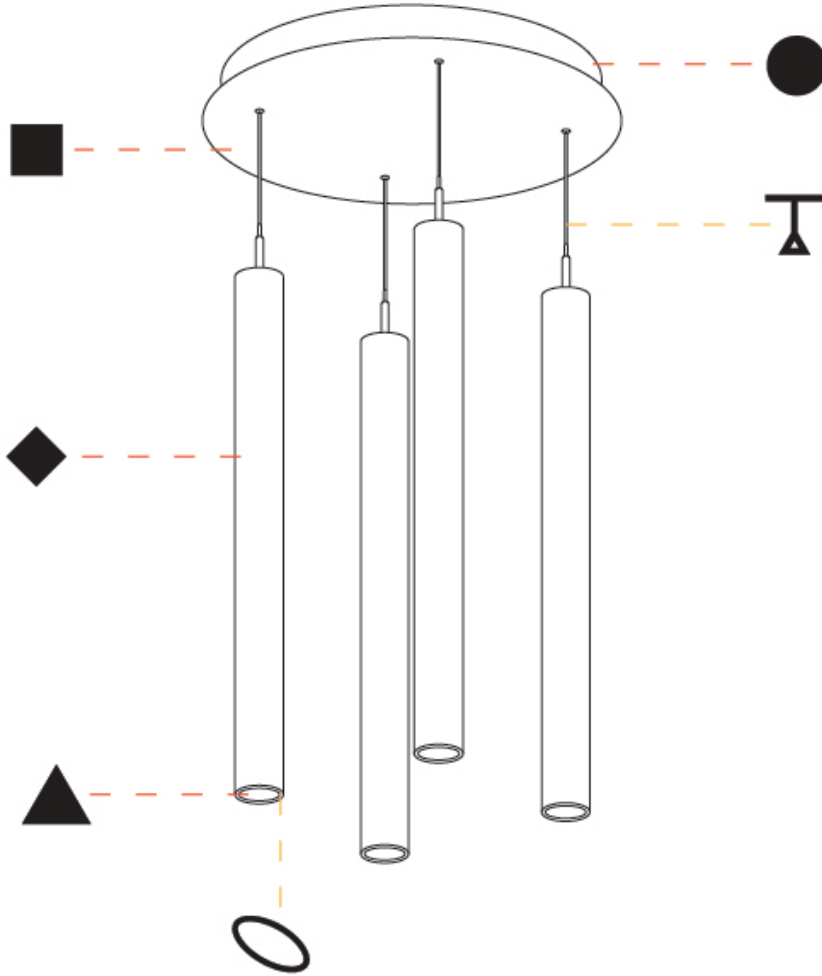

G-MINI ROUND HANGOVER SUSPENSION

A300634-

PROJECT	_____
TYPE	_____
SPECIFIER	_____
QUANTITY	_____
DATE	_____

A