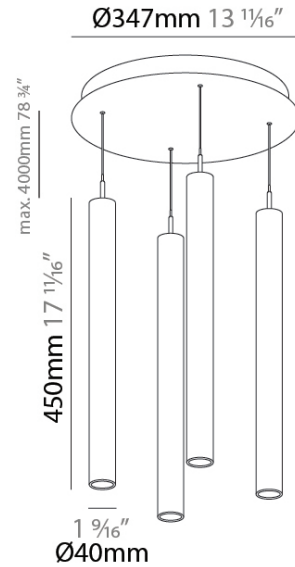

GENERAL

Series: G-Mini Round
Subseries: G-Mini Round Hangover
Brand: Prolicht
Division: Architectural
Mounting Type: Suspension
Mounting Location: Ceiling
Subcategory: Spots

PHYSICAL

Shape: Cylinder
Diameter (mm): 347
Diameter (in): 13 11/16
Height (mm): 450
Height (in): 17 11/16
Light Distribution: Direct
Fixture Finish: SSR / BKV / CWI / CRY / HAB / UFT / ITA / RUA / FTG / MYG / LOD / PUS / FRO / FUP / KIA / POP / BLS / SPG / MEY / GOH / GUM / CHC / COM / ABZ / JAG / OBR / MOS / ROR
Accent Finish: NOF / COP / MIR / SSS
Fixture Material: Extruded Aluminum / Steel
Cable Details: 2,000mm/78 3/4" / 4,000mm/157 1/2" - Cable, Black, Green, Orange, Red, White

ELECTRICAL

Lamp Type: LED (Zhaga Standard)
Input Wattage (W): 39
Total Output Wattage (W): 35.4
Dimming: Non-Dimmable
Driver Included: Yes
Driver Location: Integrated
Driver Type: Constant Current - Universal
Driver Class: Class 2
Input Voltage (V): 120 - 277

LED

Color Temperature (°K): 2700 / 3000 / 3500 / 4000
Max. Delivered Lumen (lm): 2776 / 2904 / 3012 / 3080
Nominal Lumen (lm): 1840 / 1949 / 2057 / 2112
CRI: >90 CRI
Lamp Life (hrs): 50000

OPTICAL

Beam Angle: 40 / 52

RATINGS AND CERTIFICATIONS

Certified By: Certified for North American Standards
IP rating: IP20