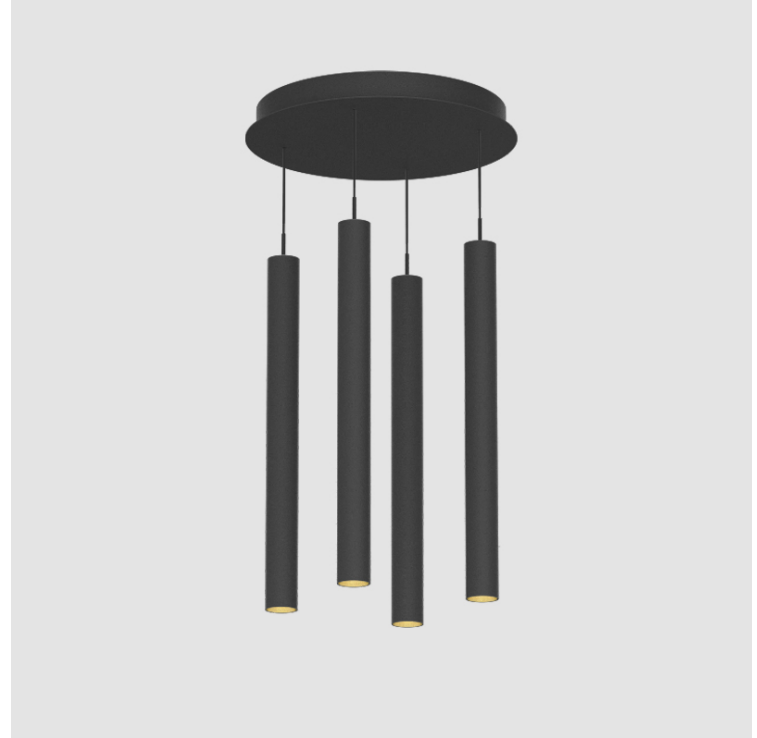

GENERAL

Series: G-Mini Round
Subseries: G-Mini Round Hangover
Partner: Prolicht
Division: Architectural
Installation: Suspension
Product Type: Clusters
Mounting Location: Ceiling
Light Distribution: Direct

PHYSICAL

Shape: Cylinder
Diameter (mm): 347
Diameter (in): 13 11/16
Height (mm): 450
Height (in): 17 11/16
Fixture Finish: SSR / BKV / CWI / CRY / HAB / UFT / ITA / RUA / FTG / MYG / LOD / PUS / FRO / FUP / KIA / POP / BLS / SPG / MEY / GOH / CHC / COM / ABZ / JAG / OBR / MOS / ROR
Accent Finish: NOF / COP / MIR / SSS
Fixture Material: Extruded Aluminum / Steel
Cable Details: 2000mm/78 3/4" / 4000mm/157 1/2" - Cable, Black, Green, Orange, Red, White

ELECTRICAL

Lamp Type: LED (Zhaga Standard)
Input Wattage (W): 39
Total Output Wattage (W): 35.4
Dimming: Non-Dimmable
Driver Included: Yes
Driver Location: Integrated
Driver Type: Constant Current - Universal
Driver Class: Class 2
Input Voltage (V): 120 - 277

LED

Color Temperature (°K): 2700 / 3000 / 3500 / 4000
Max. Delivered Lumen (lm): 2776 / 2904 / 3012 / 3080
Nominal Lumen (lm): 1840 / 1949 / 2057 / 2112
CRI: >90 CRI
Lamp Life (hrs): 50000

OPTICAL

Beam Angle: 40 / 52

RATINGS AND CERTIFICATIONS

Certified By: Certified for North American Standards
IP rating: IP20