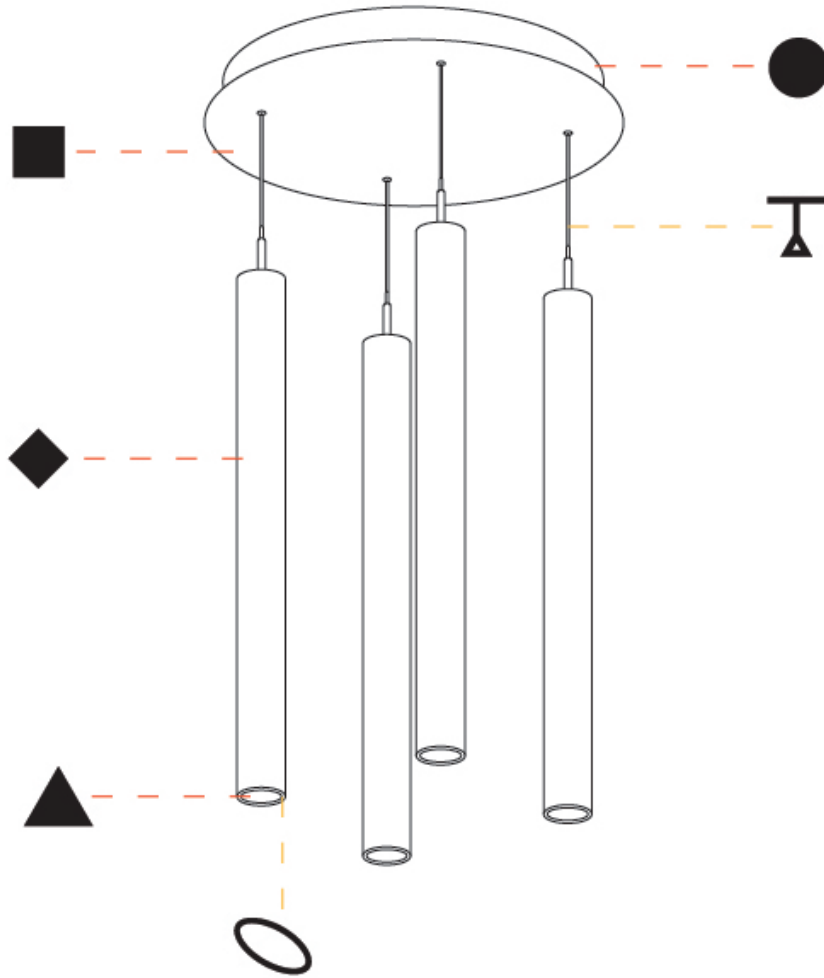

G-MINI ROUND HANGOVER SUSPENSION

A300634-

PROJECT	_____
TYPE	_____
SPECIFIER	_____
QUANTITY	_____
DATE	_____

A