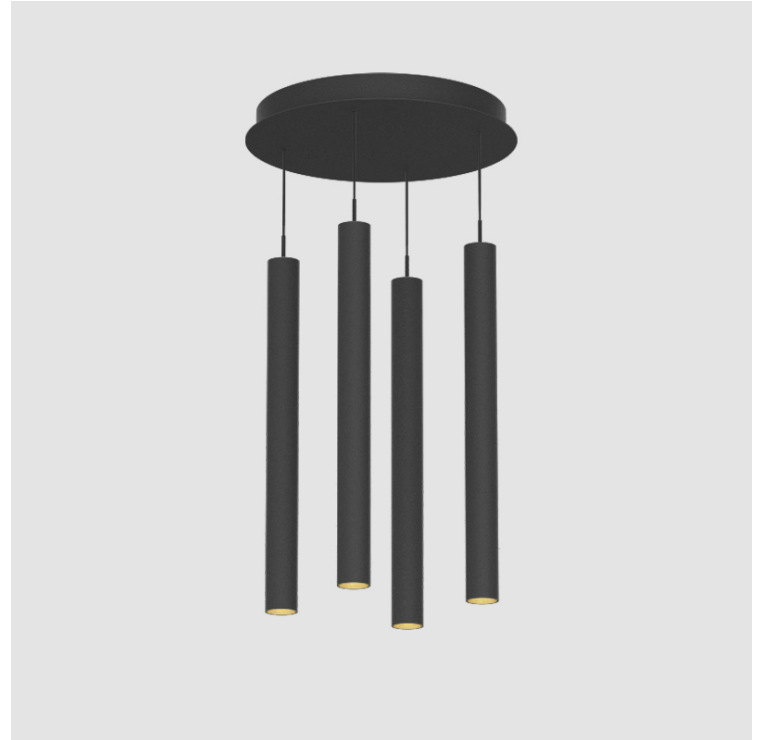

GENERAL

Series: G-Mini Round
Subseries: G-Mini Round Hangover
Brand: Prolicht
Division: Architectural
Mounting Type: Suspension
Mounting Location: Ceiling
Subcategory: Spots

PHYSICAL

Shape: Cylinder
Diameter (mm): 347
Diameter (in): 13 11/16
Height (mm): 450
Height (in): 17 11/16
Light Distribution: Direct
Fixture Finish: SSR / BKV / CWI / CRY / HAB / UFT / ITA / RUA / FTG / MYG / LOD / PUS / FRO / FUP / KIA / POP / BLS / SPG / MEY / GOH / GUM / CHC / COM / ABZ / JAG / OBR / MOS / ROR
Accent Finish: NOF / COP / MIR / SSS
Fixture Material: Extruded Aluminum / Steel
Cable Details: 2,000mm/78 3/4" / 4,000mm/157 1/2" - Cable, Black, Green, Orange, Red, White

ELECTRICAL

Lamp Type: LED (Zhaga Standard)
Input Wattage (W): 39
Total Output Wattage (W): 35.4
Dimming: Non-Dimmable
Driver Included: Yes
Driver Location: Integrated
Driver Type: Constant Current - Universal
Driver Class: Class 2
Input Voltage (V): 120 - 277

LED

Color Temperature (°K): 2700 / 3000 / 3500 / 4000
Max. Delivered Lumen (lm): 2776 / 2904 / 3012 / 3080
Nominal Lumen (lm): 1840 / 1949 / 2057 / 2112
CRI: >90 CRI
Lamp Life (hrs): 50000

OPTICAL

Beam Angle: 40 / 52

RATINGS AND CERTIFICATIONS

Certified By: Certified for North American Standards
IP rating: IP20