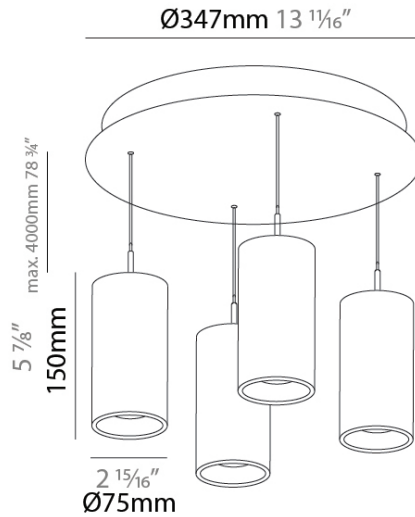

GENERAL

Series: G-Mini Round
Subseries: G-Mini Round Hangover
Brand: Prolicht
Division: Architectural
Mounting Type: Suspension
Mounting Location: Ceiling
Subcategory: Spots

PHYSICAL

Shape: Cylinder
Diameter (mm): 75
Diameter (in): 2 7/8
Length (mm): 1200
Length (in): 47 1/4
Height (mm): 150
Height (in): 5 7/8
Light Distribution: Direct
Diffuser: Shine Ring - NOR / OPL / YEL / ORA / RED / BLU / GRN
Fixture Finish: SSR / BKV / CWI / CRY / HAB / UFT / ITA / RUA / FTG / MYG / LOD / PUS / FRO / FUP / KIA / POP / BLS / SPG / MEY / GOH / GUM / CHC / COM / ABZ / JAG / OBR / MOS / ROR
Accent Finish: NOF / COP / MIR / SSS
Fixture Material: Extruded Aluminum / Steel
Cable Details: 2,000mm/78 3/4" / 4,000mm/157 1/2" - Cable, Black, Green, Orange, Red, White

ELECTRICAL

Lamp Type: LED (Zhaga Standard)
Input Wattage (W): 38
Total Output Wattage (W): 34.5
Dimming: Non-Dimmable
Driver Included: Yes
Driver Location: Integrated
Driver Type: Constant Current - Universal
Driver Class: Class 2
Input Voltage (V): 120 - 277

LED

Color Temperature (°K): 2700 / 3000 / 3500 / 4000
Max. Delivered Lumen (lm): Max 3171
Nominal Lumen (lm): Max 4231
CRI: >90 CRI
Lamp Life (hrs): 50000

OPTICAL

Beam Angle: 6 / 22 / 38

RATINGS AND CERTIFICATIONS

Certified By: Certified for North American Standards
IP rating: IP20