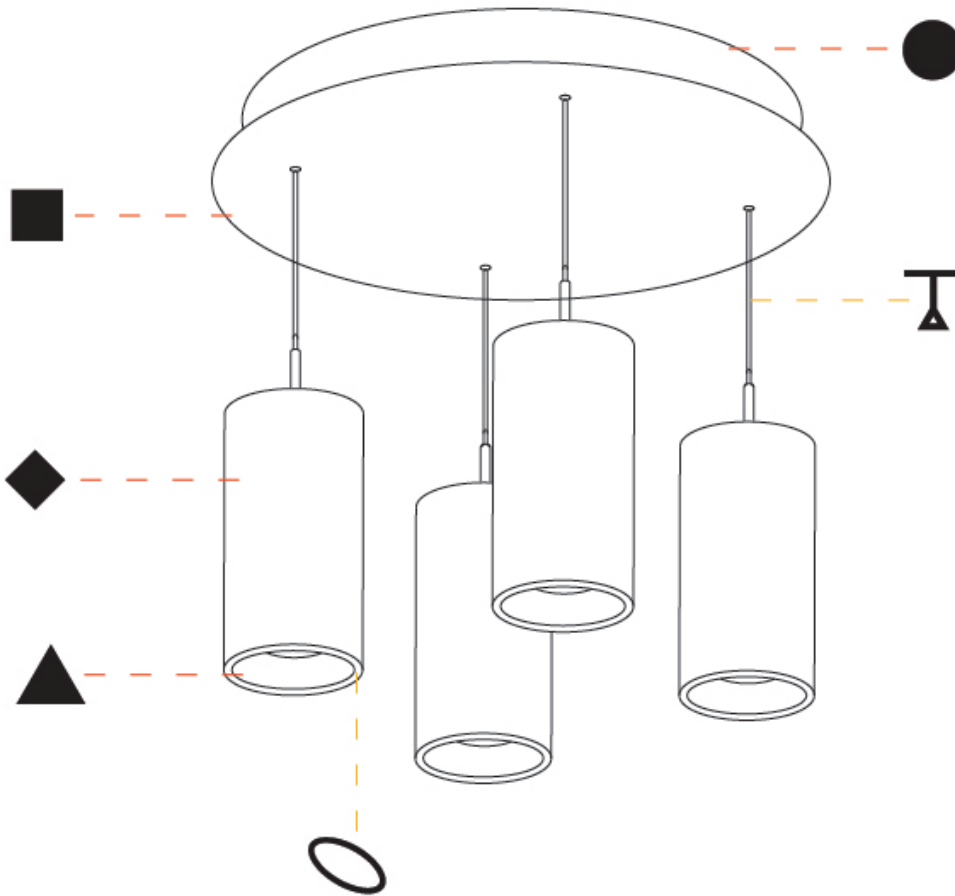

G-MINI ROUND HANGOVER SUSPENSION

A300636-

PROJECT	_____
TYPE	_____
SPECIFIER	_____
QUANTITY	_____
DATE	_____

A