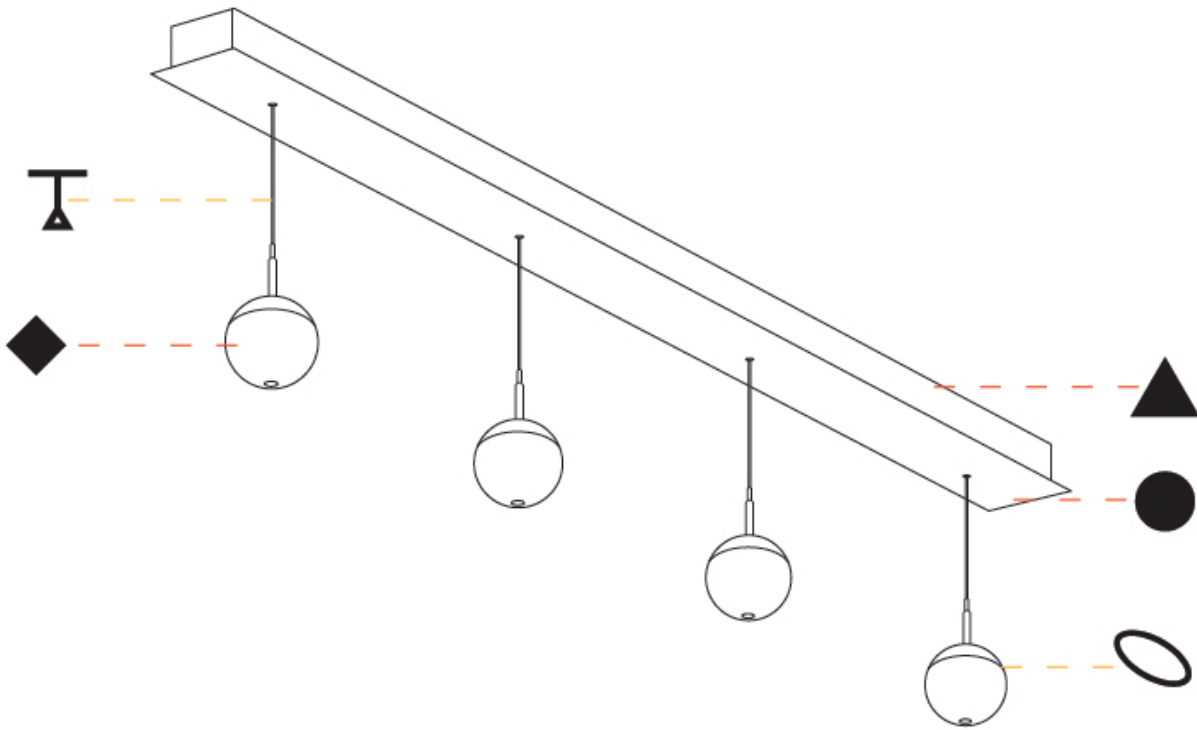

A

G-MINI CHANNEL SNOOKER SUSPENSION

COLOR FINISH CHART

Fixture Finish

Sparkling Silver - 01 (SSR)

Black Velvet - 02 (BKV)

Crystal White - 03 (CWI)

Creamy - 04 (CRY)