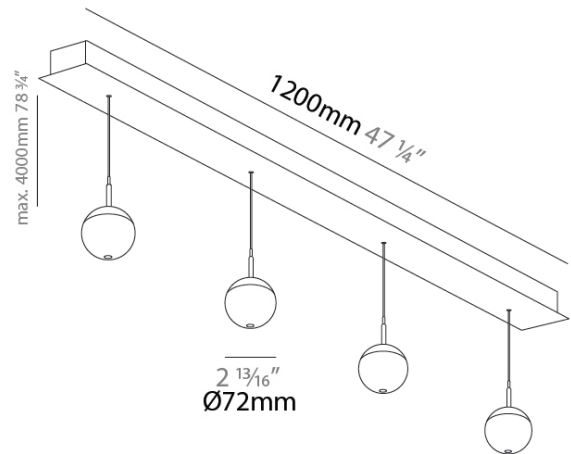

GENERAL

Series: G-Mini Channel
Subseries: G-Mini Channel Snooker
Brand: Prolicht
Division: Architectural
Mounting Type: Suspension
Mounting Location: Ceiling
Subcategory: Pendant

PHYSICAL

Shape: Sphere
Diameter (mm): 72
Diameter (in): 2 ¹³/₁₆
Length (mm): 1200
Length (in): 47 ¹/₄
Height (mm): 72
Height (in): 2 ¹³/₁₆
Light Distribution: Downlight
Fixture Finish: SSR / BKV / CWI / CRY / HAB / UFT / ITA / RUA / FTG / MYG / LOD / PUS / FRO / FUP / KIA / POP / BLS / SPG / MEY / GOH / GUM / CHC / COM / ABZ / JAG / OBR / MOS / ROR
Accent Finish: OPL / YEL / ORA / RED / BLU / GRN
Fixture Material: Aluminum Die Cast
Cable Details: 2000mm/78 3/4" or 4000mm/157 1/2" Cable - Color Options: Black / White / Orange / Red / Green

ELECTRICAL

Lamp Type: LED (Zhaga Standard)
Input Wattage (W): 26
Total Output Wattage (W): 23.7
Dimming: Non-Dimmable
Driver Included: Yes
Driver Location: Integrated
Driver Type: Constant Current - Universal
Driver Class: Class 2
Input Voltage (V): 120 - 277

LED

Color Temperature (°K): 2700 / 3000 / 3500 / 4000
Max. Delivered Lumen (lm): 1240 / 1313 / 1386 / 1423
Nominal Lumen (lm): 1840 / 1949 / 2057 / 2112
CRI: >90 CRI
Lamp Life (hrs): 50000

OPTICAL

Beam Angle: 32 / 58

RATINGS AND CERTIFICATIONS

Certified By: Certified for North American Standards
IP rating: IP20