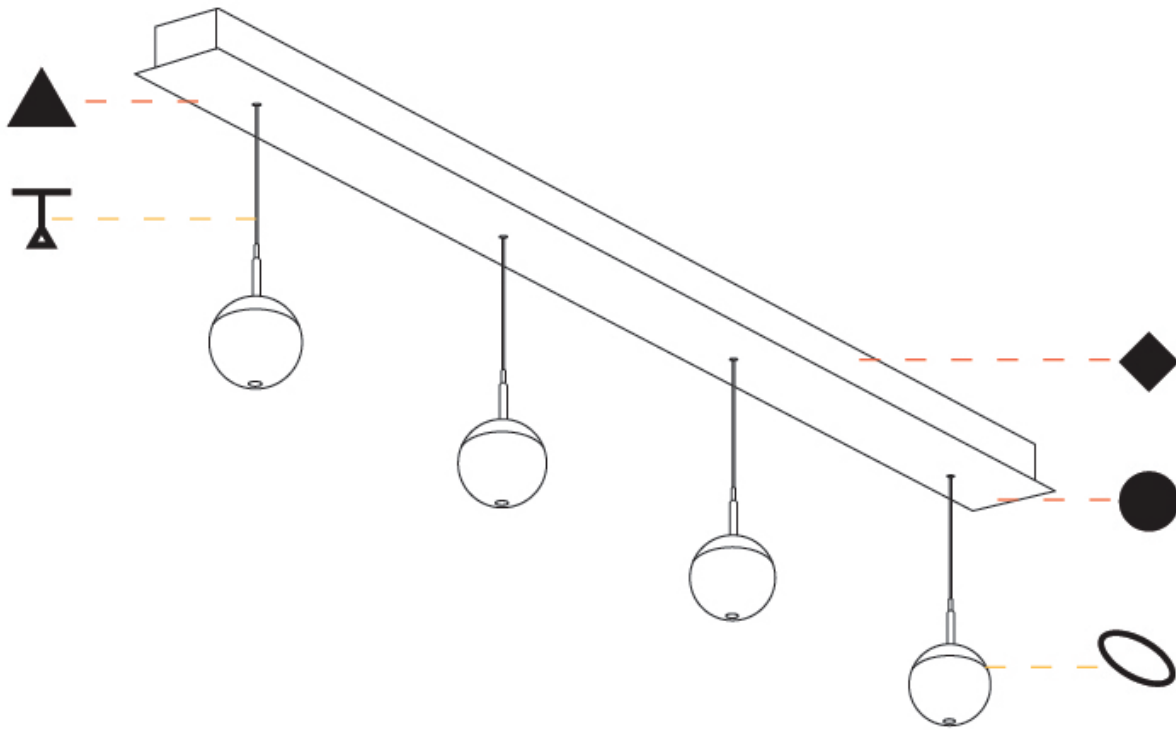

G-MINI CHANNEL SNOOKER METAL SUSPENSION

A300639-

PROJECT	_____
TYPE	_____
SPECIFIER	_____
QUANTITY	_____
DATE	_____

A