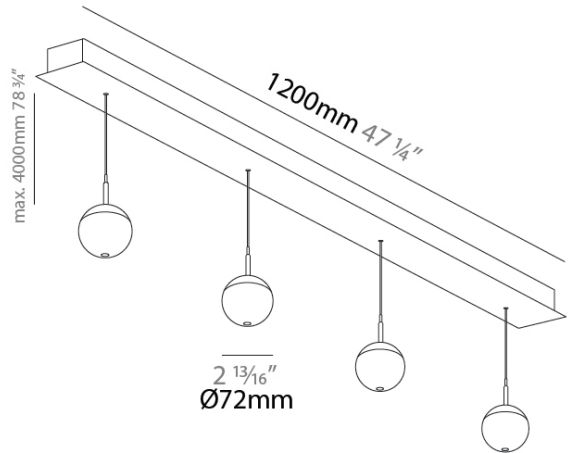

GENERAL

Series: G-Mini Channel
Subseries: G-Mini Channel Snooker Metal
Brand: Prolicht
Division: Architectural
Mounting Type: Suspension
Mounting Location: Ceiling
Subcategory: Pendant

PHYSICAL

Shape: Sphere
Diameter (mm): 72
Diameter (in): 2 ¹³/₁₆
Length (mm): 1200
Length (in): 47 ¹/₄
Height (mm): 72
Height (in): 2 ¹³/₁₆
Light Distribution: Downlight
Fixture Finish: CHR
Holder Finish: SSR / BKV / CWI / CRY / HAB / LAG / UFT / ITA / RUA / RUR / MIC / FTG / MYG / TWT / LOD / PUS / FRO / FUP / KIA / POP / BLS / SPG / MEY / GOH / GUM / CHC / COM / ABZ / JAG
Fixture Material: Aluminum Die Cast
Cable Details: 2000mm/78 3/4" or 4000mm/157 1/2" Cable - Color Options: Black / White / Orange / Red / Green

ELECTRICAL

Lamp Type: LED (Zhaga Standard)
Input Wattage (W): 26
Total Output Wattage (W): 23.7
Dimming: Non-Dimmable
Driver Included: Yes
Driver Location: Integrated
Driver Type: Constant Current - Universal
Driver Class: Class 2
Input Voltage (V): 120 - 277

LED

Color Temperature (°K): 2700 / 3000 / 3500 / 4000
Max. Delivered Lumen (lm): 1240 / 1313 / 1386 / 1423
Nominal Lumen (lm): 1840 / 1949 / 2057 / 2112
CRI: >90 CRI
Lamp Life (hrs): 50000

OPTICAL

Beam Angle: 32 / 58

RATINGS AND CERTIFICATIONS

Certified By: Certified for North American Standards
IP rating: IP20