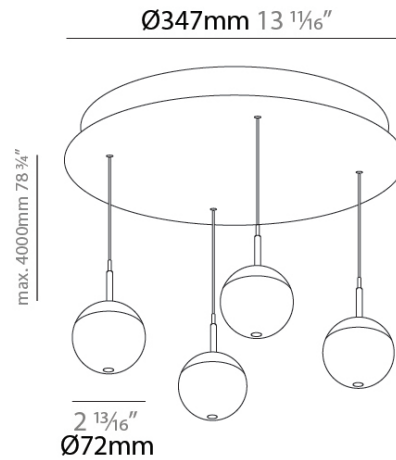

GENERAL

Series: G-Mini Round
Subseries: G-Mini Round Snooker Metal
Brand: Prolicht
Division: Architectural
Mounting Type: Suspension
Mounting Location: Ceiling
Subcategory: Pendant

PHYSICAL

Shape: Sphere
Diameter (mm): 347
Diameter (in): 13 13/16
Length (in): 47 1/4
Height (mm): 72
Height (in): 2 13/16
Light Distribution: Downlight
Fixture Finish: CHR
Holder Finish: SSR / BKV / CWI / CRY / HAB / LAG / UFT / ITA / RUA / RUR / MIC / FTG / MYG / TWT / LOD / PUS / FRO / FUP / KIA / POP / BLS / SPG / MEY / GOH / GUM / CHC / COM / ABZ / JAG
Fixture Material: Aluminum Die Cast
Cable Details: 2000mm/78 3/4" or 4000mm/157 1/2" Cable - Color Options: Black / White / Orange / Red / Green

ELECTRICAL

Lamp Type: LED (Zhaga Standard)
Input Wattage (W): 26
Total Output Wattage (W): 23.7
Dimming: Tri-Mode (Non-Dimming and Phase Dimming (120Vac only) and 0-10V Dimming)
Driver Included: Yes
Driver Location: Integrated
Driver Type: Constant Current - Universal
Driver Class: Class 2
Input Voltage (V): 120 - 277

LED

Color Temperature (°K): 2700 / 3000 / 3500 / 4000
Max. Delivered Lumen (lm): 1240 / 1313 / 1386 / 1423
Nominal Lumen (lm): 1840 / 1949 / 2057 / 2112
CRI: >90 CRI
Lamp Life (hrs): 50000

OPTICAL

Beam Angle: 32 / 58

RATINGS AND CERTIFICATIONS

Certified By: Certified for North American Standards
IP rating: IP20