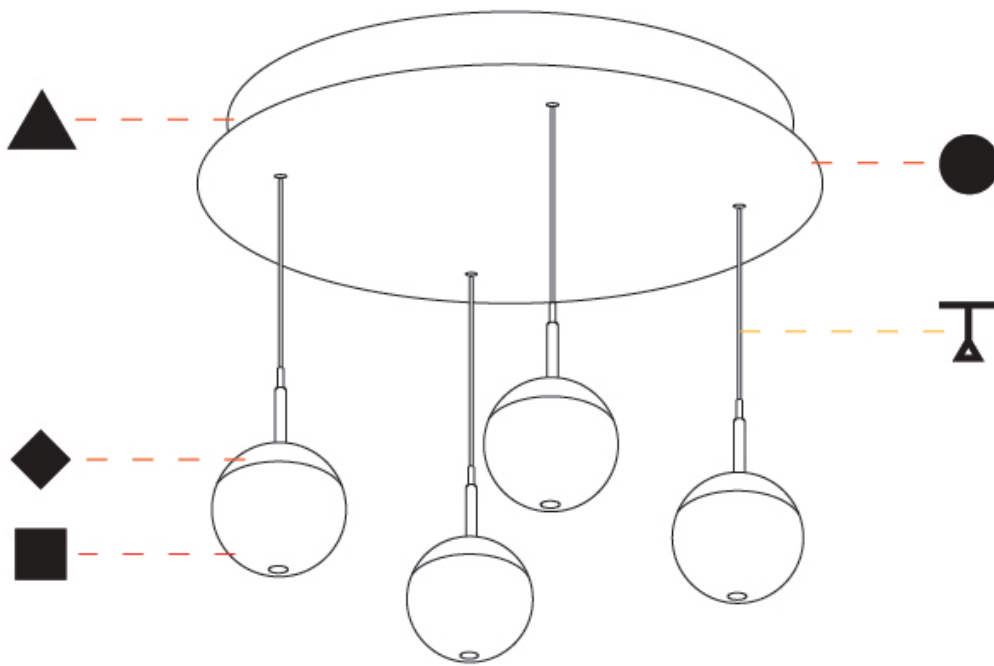

A

G-MINI ROUND SNOOKER GLASS SUSPENSION

COLOR FINISH CHART

Fixture Finish

Sparkling Silver - 01 (SSR)

Black Velvet - 02 (BKV)

Crystal White - 03 (CWI)

Creamy - 04 (CRY)