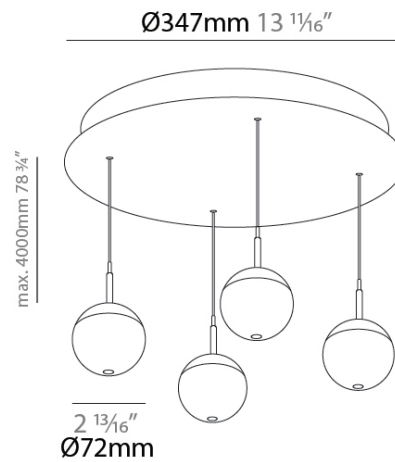

GENERAL

Series: G-Mini Round
Subseries: G-Mini Round Snooker Glass
Brand: Prolicht
Division: Architectural
Mounting Type: Suspension
Mounting Location: Ceiling
Subcategory: Pendant

PHYSICAL

Shape: Sphere
Diameter (mm): 347
Diameter (in): 13 13/16
Height (mm): 72
Height (in): 2 13/16
Light Distribution: Downlight
Fixture Finish: SSR / BKV / CWI / CRY / HAB / UFT / ITA / RUA / FTG / MYG / LOD / PUS / FRO / FUP / KIA / POP / BLS / SPG / MEY / GOH / GUM / CHC / COM / ABZ / JAG / OBR / MOS / ROR
Accent Finish: NOF / COP / MIR / SSS
Fixture Material: Aluminum Die Cast
Cable Details: 2000mm/78 3/4" or 4000mm/157 1/2" Cable - Color Options: Black / White / Orange / Red / Green

ELECTRICAL

Lamp Type: LED (Zhaga Standard)
Input Wattage (W): 26
Total Output Wattage (W): 23.7
Dimming: Tri-Mode (Non-Dimming and Phase Dimming (120Vac only) and 0-10V Dimming)
Driver Included: Yes
Driver Location: Integrated
Driver Type: Constant Current - Universal
Driver Class: Class 2
Input Voltage (V): 120 - 277

LED

Color Temperature (°K): 2700 / 3000 / 3500 / 4000
Max. Delivered Lumen (lm): 1240 / 1313 / 1386 / 1423
Nominal Lumen (lm): 1840 / 1949 / 2057 / 2112
CRI: >90 CRI
Lamp Life (hrs): 50000

OPTICAL

Beam Angle: 32 / 58

RATINGS AND CERTIFICATIONS

Certified By: Certified for North American Standards
IP rating: IP20