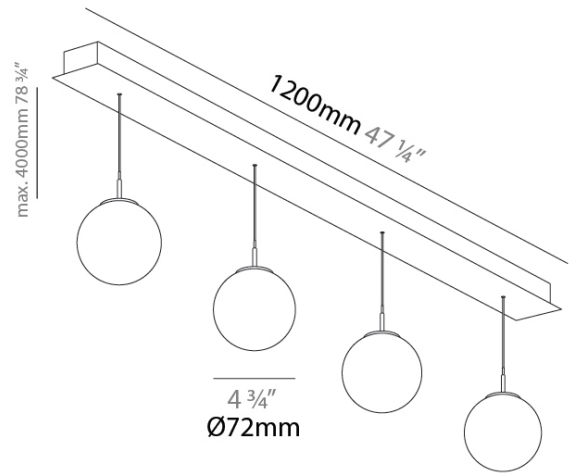

GENERAL

Series: G-Mini Channel
Subseries: G-Mini Channel Bilo
Partner: Prolicht
Division: Architectural
Installation: Suspension
Product Type: Clusters
Mounting Location: Ceiling
Light Distribution: Direct

PHYSICAL

Shape: Cylinder
Diameter (mm): 120
Diameter (in): 4 ¾
Length (mm): 1200
Length (in): 47 ¼
Height (mm): 120
Height (in): 4 ¾
Diffuser: Touch of Color - NOR / OPL / YEL / ORA / RED / BLU / GRN
Fixture Finish: SSR / BKV / CWI / CRY / HAB / UFT / ITA / RUA / FTG / MYG / LOD / PUS / FRO / FUP / KIA / POP / BLS / SPG / MEY / GOH / CHC / COM / ABZ / JAG / OBR / MOS / ROR
Accent Finish: NOF / COP / MIR / SSS
Fixture Material: Extruded Aluminum / Steel
Cable Details: 2000mm/78 ¾" / 4000mm/157 1/2" - Cable, Black, Green, Orange, Red, White

ELECTRICAL

Lamp Type: LED (Zhaga Standard)
Input Wattage (W): 26
Total Output Wattage (W): 23.7
Dimming: Non-Dimmable
Driver Included: Yes
Driver Location: Integrated
Driver Type: Constant Current - Universal
Driver Class: Class 2
Input Voltage (V): 120 - 277

LED

Color Temperature (°K): 2700 / 3000 / 3500 / 4000
Max. Delivered Lumen (lm): 1424 / 1507 / 1591 / 1634
Nominal Lumen (lm): 1840 / 1949 / 2057 / 2112
CRI: >90 CRI
Lamp Life (hrs): 50000

OPTICAL

Beam Angle: 180

RATINGS AND CERTIFICATIONS

Certified By: Certified for North American Standards
IP rating: IP20