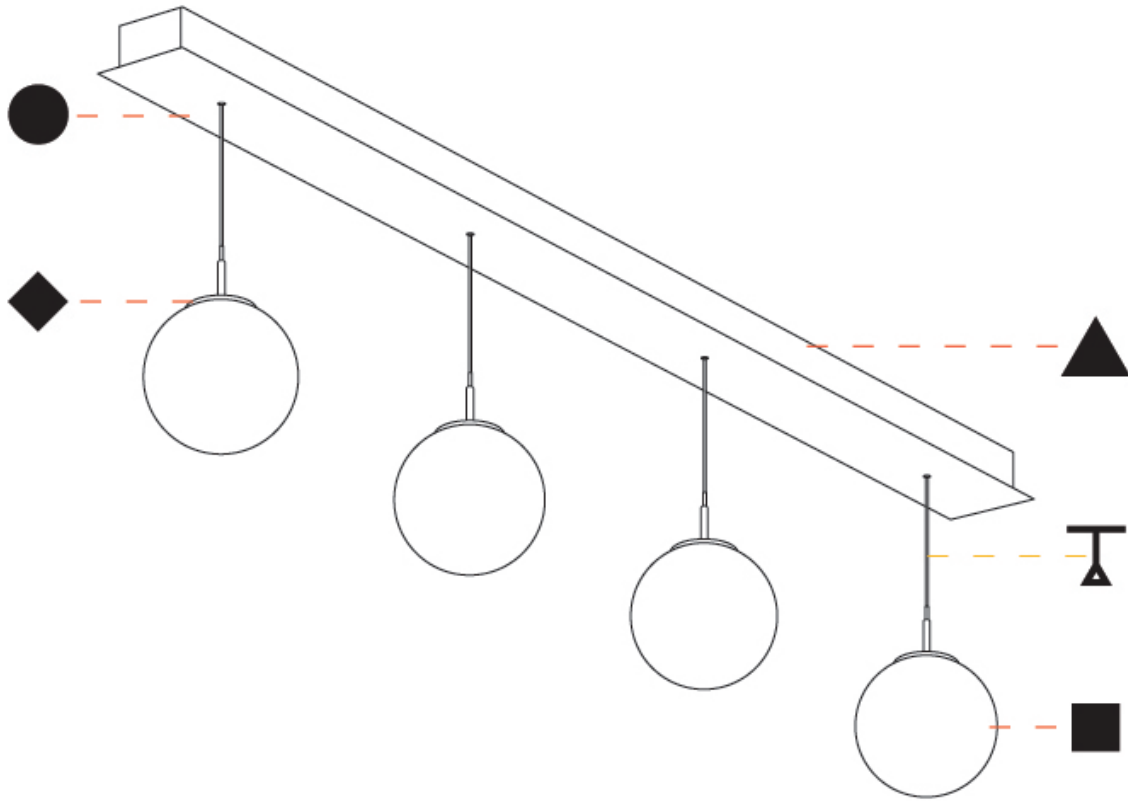

G-MINI CHANNEL BILO SUSPENSION

A300645-

PROJECT	_____
TYPE	_____
SPECIFIER	_____
QUANTITY	_____
DATE	_____

A