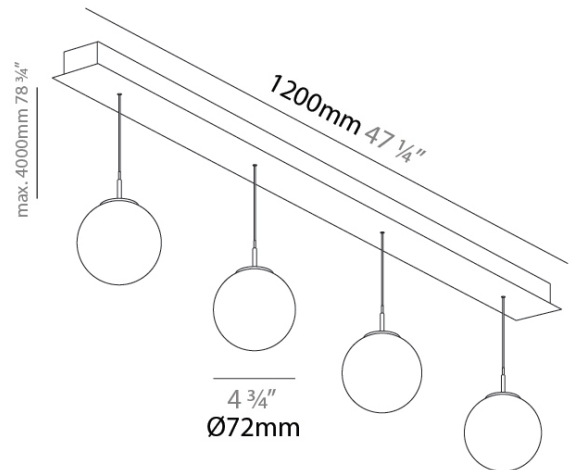

GENERAL

Series: G-Mini Channel
Subseries: G-Mini Channel Bilo
Partner: Prolicht
Division: Architectural
Installation: Suspension
Product Type: Clusters
Mounting Location: Ceiling
Light Distribution: Direct

PHYSICAL

Shape: Cylinder
Diameter (mm): 120
Diameter (in): 4 ¾
Length (mm): 1200
Length (in): 47 ¼
Height (mm): 120
Height (in): 4 ¾
Diffuser: Touch of Color - NOR / OPL / YEL / ORA / RED / BLU / GRN
Fixture Finish: SSR / BKV / CWI / CRY / HAB / UFT / ITA / RUA / FTG / MYG / LOD / PUS / FRO / FUP / KIA / POP / BLS / SPG / MEY / GOH / CHC / COM / ABZ / JAG / OBR / MOS / ROR
Accent Finish: NOF / COP / MIR / SSS
Fixture Material: Extruded Aluminum / Steel
Cable Details: 2000mm/78 ¾" / 4000mm/157 1/2" - Cable, Black, Green, Orange, Red, White

ELECTRICAL

Lamp Type: LED (Zhaga Standard)
Input Wattage (W): 26
Total Output Wattage (W): 23.7
Dimming: Non-Dimmable
Driver Included: Yes
Driver Location: Integrated
Driver Type: Constant Current - Universal
Driver Class: Class 2
Input Voltage (V): 120 - 277

LED

Color Temperature (°K): 2700 / 3000 / 3500 / 4000
Max. Delivered Lumen (lm): 1424 / 1507 / 1591 / 1634
Nominal Lumen (lm): 1840 / 1949 / 2057 / 2112
CRI: >90 CRI
Lamp Life (hrs): 50000

OPTICAL

Beam Angle: 180

RATINGS AND CERTIFICATIONS

Certified By: Certified for North American Standards
IP rating: IP20