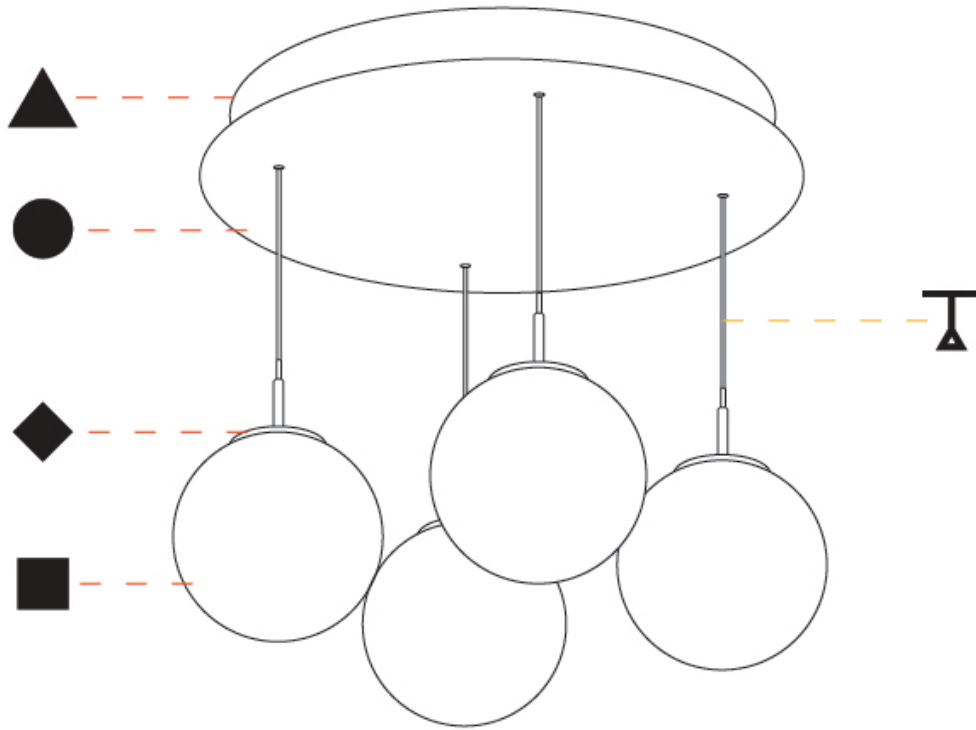

G-MINI ROUND BILO SUSPENSION

A300646-

PROJECT	_____
TYPE	_____
SPECIFIER	_____
QUANTITY	_____
DATE	_____

A