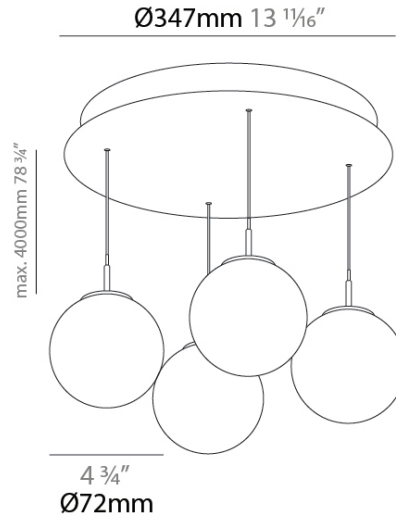

GENERAL

Series: G-Mini Round
Subseries: G-Mini Round Bilo
Brand: Prolicht
Division: Architectural
Mounting Type: Suspension
Mounting Location: Ceiling
Subcategory: Spots

PHYSICAL

Shape: Cylinder
Diameter (mm): 347
Diameter (in): 13 11/16
Height (mm): 120
Height (in): 4 3/4
Light Distribution: Direct
Diffuser: Touch of Color - NOR / OPL / YEL / ORA / RED / BLU / GRN
Fixture Finish: SSR / BKV / CWI / CRY / HAB / UFT / ITA / RUA / FTG / MYG / LOD / PUS / FRO / FUP / KIA / POP / BLS / SPG / MEY / GOH / GUM / CHC / COM / ABZ / JAG / OBR / MOS / ROR
Accent Finish: NOF / COP / MIR / SSS
Fixture Material: Extruded Aluminum / Steel
Cable Details: 2,000mm/78 3/4" / 4,000mm/157 1/2" - Cable, Black, Green, Orange, Red, White

ELECTRICAL

Lamp Type: LED (Zhaga Standard)
Input Wattage (W): 26
Total Output Wattage (W): 23.7
Dimming: Tri-Mode (Non-Dimming and Phase Dimming (120Vac only) and 0-10V Dimming)
Driver Included: Yes
Driver Location: Integrated
Driver Type: Constant Current - Universal
Driver Class: Class 2
Input Voltage (V): 120 - 277

LED

Color Temperature (°K): 2700 / 3000 / 3500 / 4000
Max. Delivered Lumen (lm): 1424 / 1507 / 1591 / 1634
Nominal Lumen (lm): 1840 / 1949 / 2057 / 2112
CRI: >90 CRI
Lamp Life (hrs): 50000

OPTICAL

Beam Angle: 180

RATINGS AND CERTIFICATIONS

Certified By: Certified for North American Standards
IP rating: IP20