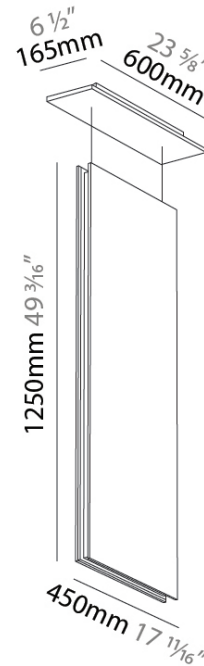

1. To build a product code in our configurator select the specify button on the base model # product page
2. To build a manual product code on this datasheet choose from the options listed below in blue font and add the suffix to the base model #

GENERAL

Series: Lullaby
Brand: Prolicht
Division: Architectural
Mounting Type: Suspension
Mounting Location: Ceiling
Subcategory: Acoustic

PHYSICAL

Shape: Rectangle
Length (mm): 450
Length (in): 17 11/16
Width (mm): 50
Width (in): 1 15/16
Height (mm): 1250
Height (in): 49 3/16
Light Distribution: Direct
Fixture Finish: [ANC / ASH / BNA / BTC / BZE / CEL / EGG / EVG / FOG / FOS / FST / FUA / IRI / IRO / KHA / LIC / LIM / MER / MSN / MUS / ONX / PEA / PLU / POL / PPY / RAY / ROY / RST / STE / SWD / TAN / TAU](#)
Fixture Material: Aluminum
Cable Details: [2,000mm / 6,000mm Transparent Cable](#)

ELECTRICAL

Lamp Type: LED
Input Wattage (W): 9
Total Output Wattage (W): 8.2
Dimming: [Non-Dimmable / 0-10V Dimming](#)
Driver Included: Yes
Driver Location: Integrated
Driver Type: Constant Current - Universal
Driver Class: Class 2
Input Voltage (V): 120 - 277

LED

Color Temperature (°K): [2700 / 3000 / 3500 / 4000](#)
Max. Delivered Lumen (lm): [1138 / 1155 / 1172 / 1189](#)
Nominal Lumen (lm): [1360 / 1380 / 1400 / 1420](#)
CRI: >90 CRI
Lamp Life (hrs): 80000

OPTICAL

Beam Angle: 80

RATINGS AND CERTIFICATIONS

Certified By: Certified for North American Standards
IP rating: IP20

PROJECT
TYPE
SPECIFIER
QUANTITY
DATE