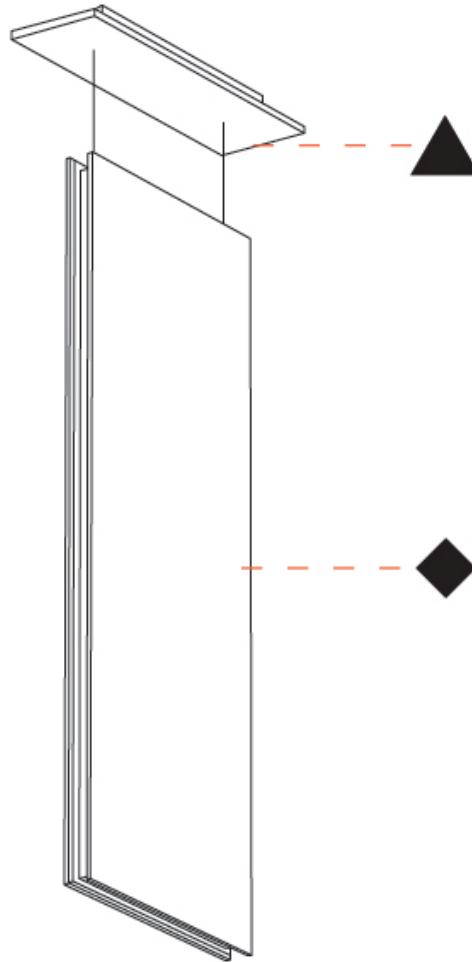

A300675-

PROJECT

TYPE

SPECIFIER

QUANTITY

DATE

A