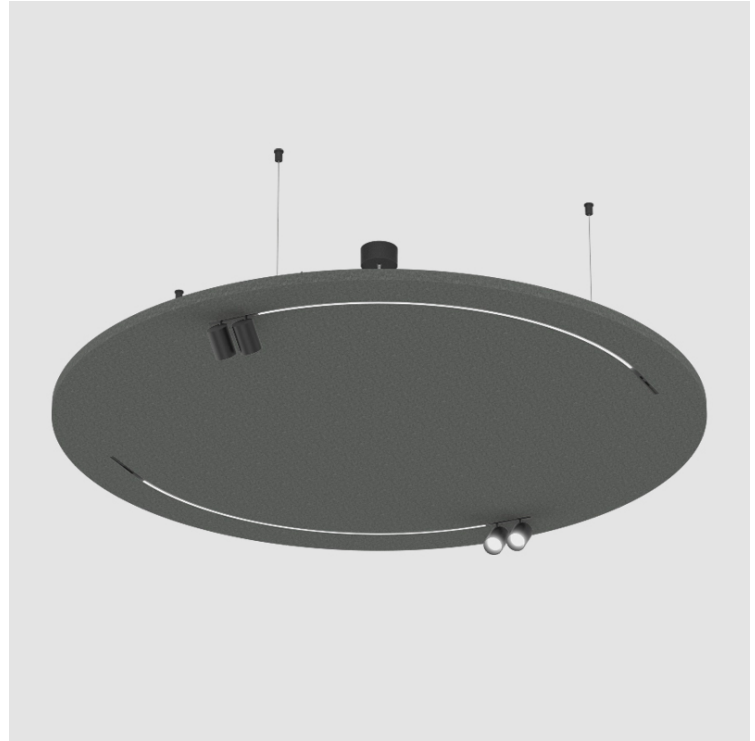

GENERAL

Series: Just Black Acoustic
Partner: Prolicht
Division: Architectural
Installation: Suspension
Product Type: Acoustic
Mounting Location: Ceiling
Light Distribution: Direct

PHYSICAL

Shape: Round
Diameter (mm): 1400
Diameter (in): 55 1/8
Height (mm): 41
Height (in): 1 5/8
Fixture Finish: ANC / ASH / BNA / BTC / BZE / CEL / EGG / EVG / FOG / FOS / FST / FUA / IRI / IRO / KHA / LIC / LIM / MER / MSN / MUS / ONX / PEA / PLU / POL / PPY / RAY / ROY / RST / STE / SWD / TAN / TAU
Holder Finish: SSR / BKV / CWI / CRY / HAB / LAG / UFT / ITA / RUA / RUR / MIC / FTG / MYG / TWT / LOD / PUS / FRO / FUP / KIA / POP / BLS / SPG / MEY / GOH / GUM / CHC / COM / ABZ / JAG
Acoustic Finish: SFW / CYW / SEE / SYN / MTS / PMB / TTN / CYB / STO / DPE / BES / SHB / ARE / ANE / VRD / CRF
Fixture Material: Aluminum
Primary Material: Acoustic
Cable Details: 2000mm / 6000mm Transparent Cable

ELECTRICAL

Lamp Type: LED
Input Wattage (W): 64
Total Output Wattage (W): 58.2
Dimming: Non-Dimmable
Driver Included: Yes
Driver Location: Integrated
Driver Type: Constant Voltage - Universal
Driver Class: Class 2
Input Voltage (V): 120 - 277
Output Voltage (V): 24

LED

Color Temperature (°K): 2700
Max. Delivered Lumen (lm): 2215
Nominal Lumen (lm): 3164
CRI: >90 CRI
Lamp Life (hrs): 80000

OPTICAL

Beam Angle: 30

RATINGS AND CERTIFICATIONS

Certified By: Certified for North American Standards
IP rating: IP20

PROJECT
TYPE
SPECIFIER
QUANTITY
DATE