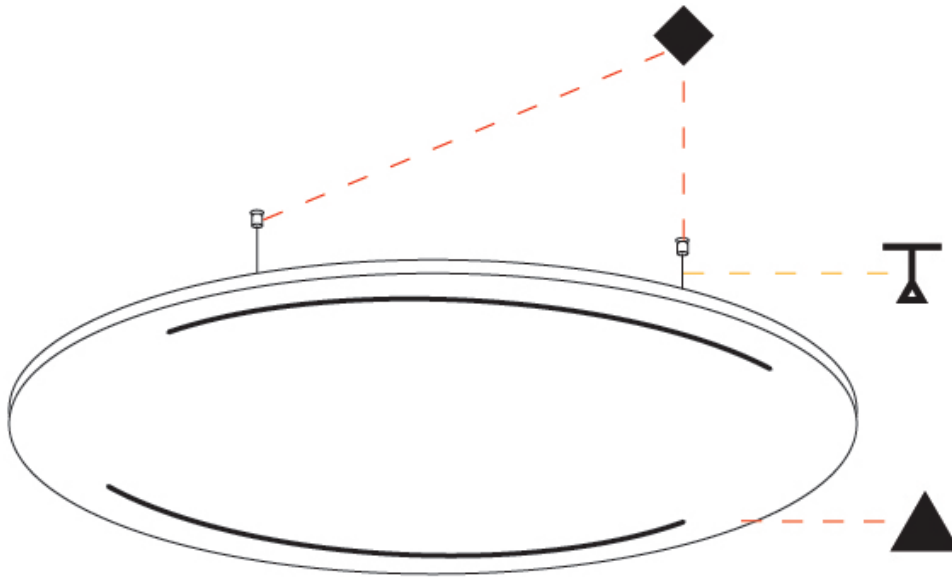

JUST BLACK ACOUSTIC SUSPENSION

A300676-

PROJECT	_____
TYPE	_____
SPECIFIER	_____
QUANTITY	_____
DATE	_____

A