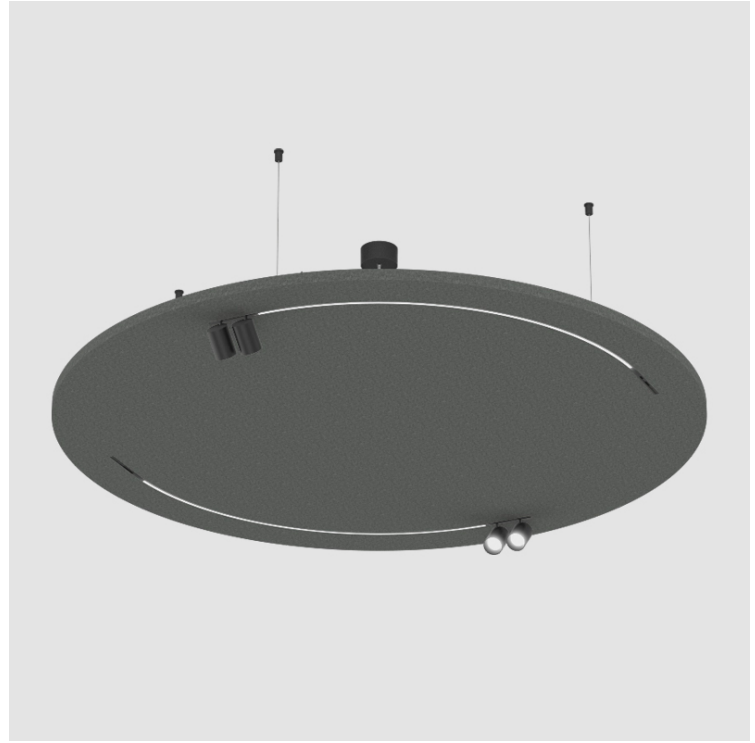

GENERAL

Series: Just Black Acoustic
Partner: Prolicht
Division: Architectural
Installation: Suspension
Product Type: Acoustic
Mounting Location: Ceiling
Light Distribution: Direct

PHYSICAL

Shape: Round
Diameter (mm): 1400
Diameter (in): 55 1/8
Height (mm): 41
Height (in): 1 5/8
Fixture Finish: ANC / ASH / BNA / BTC / BZE / CEL / EGG / EVG / FOG / FOS / FST / FUA / IRI / IRO / KHA / LIC / LIM / MER / MSN / MUS / ONX / PEA / PLU / POL / PPY / RAY / ROY / RST / STE / SWD / TAN / TAU
Holder Finish: SSR / BKV / CWI / CRY / HAB / LAG / UFT / ITA / RUA / RUR / MIC / FTG / MYG / TWT / LOD / PUS / FRO / FUP / KIA / POP / BLS / SPG / MEY / GOH / GUM / CHC / COM / ABZ / JAG
Acoustic Finish: SFW / CYW / SEE / SYN / MTS / PMB / TTN / CYB / STO / DPE / BES / SHB / ARE / ANE / VRD / CRF
Fixture Material: Aluminum
Primary Material: Acoustic
Cable Details: 2000mm / 6000mm Transparent Cable

ELECTRICAL

Lamp Type: LED
Input Wattage (W): 64
Total Output Wattage (W): 58.2
Dimming: Non-Dimmable
Driver Included: Yes
Driver Location: Integrated
Driver Type: Constant Voltage - Universal
Driver Class: Class 2
Input Voltage (V): 120 - 277
Output Voltage (V): 24

LED

Color Temperature (°K): 2700
Max. Delivered Lumen (lm): 2215
Nominal Lumen (lm): 3164
CRI: >90 CRI
Lamp Life (hrs): 80000

OPTICAL

Beam Angle: 30

RATINGS AND CERTIFICATIONS

Certified By: Certified for North American Standards
IP rating: IP20

PROJECT
TYPE
SPECIFIER
QUANTITY
DATE