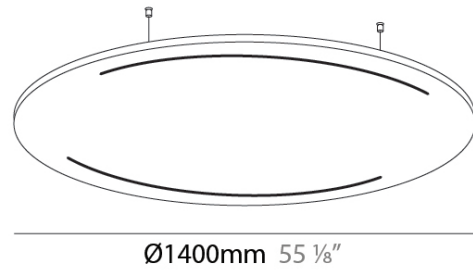

GENERAL

Series: Just Black Acoustic
Partner: Prolicht
Division: Architectural
Installation: Suspension
Product Type: Acoustic
Mounting Location: Ceiling
Light Distribution: Direct

PHYSICAL

Shape: Round
Diameter (mm): 1400
Diameter (in): 55 1/8
Height (mm): 41
Height (in): 1 5/8
Fixture Finish: ANC / ASH / BNA / BTC / BZE / CEL / EGG / EVG / FOG / FOS / FST / FUA / IRI / IRO / KHA / LIC / LIM / MER / MSN / MUS / ONX / PEA / PLU / POL / PPY / RAY / ROY / RST / STE / SWD / TAN / TAU
Holder Finish: SSR / BKV / CWI / CRY / HAB / LAG / UFT / ITA / RUA / RUR / MIC / FTG / MYG / TWT / LOD / PUS / FRO / FUP / KIA / POP / BLS / SPG / MEY / GOH / GUM / CHC / COM / ABZ / JAG
Acoustic Finish: SFW / CYW / SEE / SYN / MTS / PMB / TTN / CYB / STO / DPE / BES / SHB / ARE / ANE / VRD / CRF
Fixture Material: Aluminum
Primary Material: Acoustic
Cable Details: 2000mm / 6000mm Transparent Cable

ELECTRICAL

Lamp Type: LED
Input Wattage (W): 64
Total Output Wattage (W): 58.2
Dimming: Non-Dimmable
Driver Included: Yes
Driver Location: Integrated
Driver Type: Constant Voltage - Universal
Driver Class: Class 2
Input Voltage (V): 120 - 277
Output Voltage (V): 24

LED

Color Temperature (°K): 2700
Max. Delivered Lumen (lm): 2215
Nominal Lumen (lm): 3164
CRI: >90 CRI
Lamp Life (hrs): 80000

OPTICAL

Beam Angle: 30

RATINGS AND CERTIFICATIONS

Certified By: Certified for North American Standards
IP rating: IP20

PROJECT
TYPE
SPECIFIER
QUANTITY
DATE