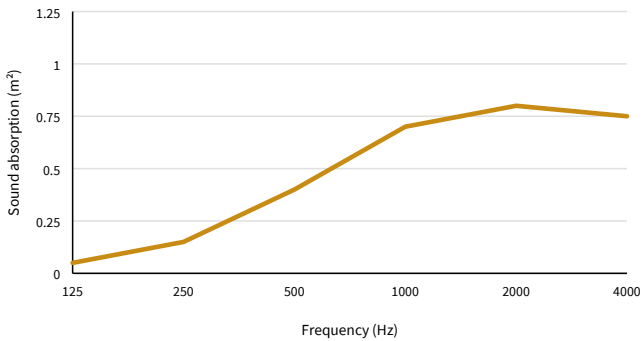

The Maintenance Factor (MF), as defined in EN 12464-1, is calculated as $MF = LLMF \times LSF \times LMF \times RMF$. LLMF (Lamp Lumen Maintenance Factor) and LSF (Lamp Survival Factor) depend on the luminaire type and quality, while LMF and RMF are influenced by environmental factors like dust, room conditions, and maintenance intervals.