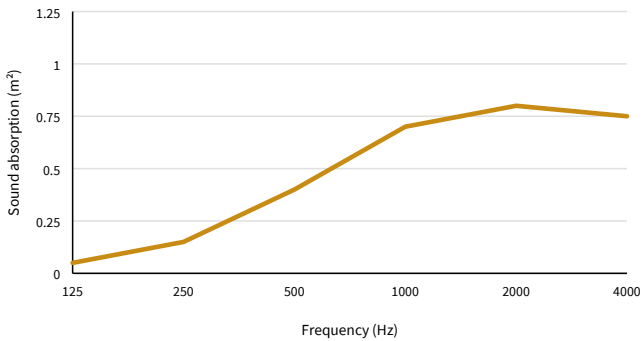

QUANTITY

DATE

MAINTENANCE FACTOR

Service life	10 000 h	20 000 h	30 000 h	40 000 h	50 000 h
LLMF	0.96	0.92	0.88	0.84	0.80
LSF	1	1	1	1	1

The Maintenance Factor (MF), as defined in EN 12464-1, is calculated as $MF = LLMF \times LSF \times LMF \times RMF$. LLMF (Lamp Lumen Maintenance Factor) and LSF (Lamp Survival Factor) depend on the luminaire type and quality, while LMF and RMF are influenced by environmental factors like dust, room conditions, and maintenance intervals.

ACOUSTIC PERFORMANCE (ISO A_{OBJ} , M^2)

Frequency (Hz)	125	250	500	1000	2000	4000
per m^2	0.05	0.15	0.40	0.70	0.80	0.75

The graphic shows the equivalent sound absorption per object (A_{obj}) at the third-octave-band center frequency in accordance with ISO 20189. During the measurement, pink noise was used as the excitation signal in a hard-walled room.