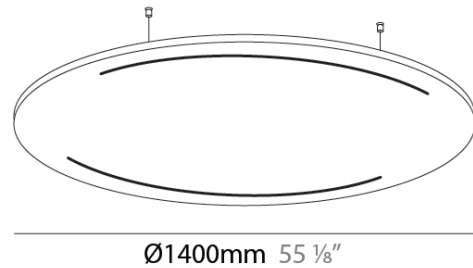

GENERAL

Series: Just Black Acoustic
Partner: Prolicht
Division: Architectural
Installation: Suspension
Product Type: Acoustic
Mounting Location: Ceiling
Light Distribution: Direct

PHYSICAL

Shape: Round
Diameter (mm): 1400
Diameter (in): 55 1/8
Height (mm): 41
Height (in): 1 5/8
Fixture Finish: ANC / ASH / BNA / BTC / BZE / CEL / EGG / EVG / FOG / FOS / FST / FUA / IRI / IRO / KHA / LIC / LIM / MER / MSN / MUS / ONX / PEA / PLU / POL / PPY / RAY / ROY / RST / STE / SWD / TAN / TAU
Holder Finish: SSR / BKV / CWI / CRY / HAB / LAG / UFT / ITA / RUA / RUR / MIC / FTG / MYG / TWT / LOD / PUS / FRO / FUP / KIA / POP / BLS / SPG / MEY / GOH / GUM / CHC / COM / ABZ / JAG
Acoustic Finish: SFW / CYW / SEE / SYN / MTS / PMB / TTN / CYB / STO / DPE / BES / SHB / ARE / ANE / VRD / CRF
Fixture Material: Aluminum
Primary Material: Acoustic
Cable Details: 2000mm / 6000mm Transparent Cable

ELECTRICAL

Lamp Type: LED
Input Wattage (W): 64
Total Output Wattage (W): 58.2
Dimming: Non-Dimmable
Driver Included: Yes
Driver Location: Integrated
Driver Type: Constant Voltage - Universal
Driver Class: Class 2
Input Voltage (V): 120 - 277
Output Voltage (V): 24

LED

Color Temperature (°K): 2700
Max. Delivered Lumen (lm): 2215
Nominal Lumen (lm): 3164
CRI: >90 CRI
Lamp Life (hrs): 80000

OPTICAL

Beam Angle: 30

RATINGS AND CERTIFICATIONS

Certified By: Certified for North American Standards
IP rating: IP20

PROJECT
TYPE
SPECIFIER
QUANTITY
DATE