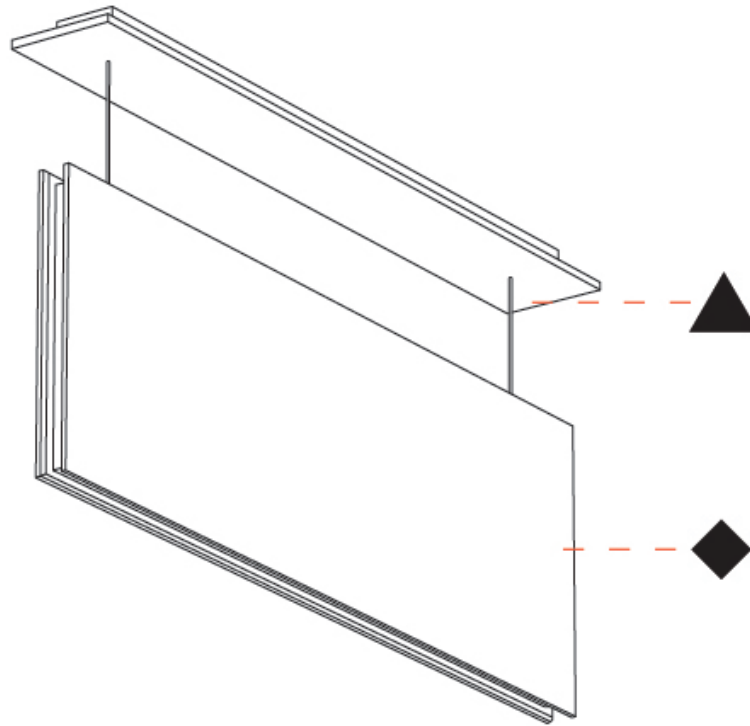

A300677-

PROJECT _____

TYPE _____

SPECIFIER _____

QUANTITY _____

DATE _____

A