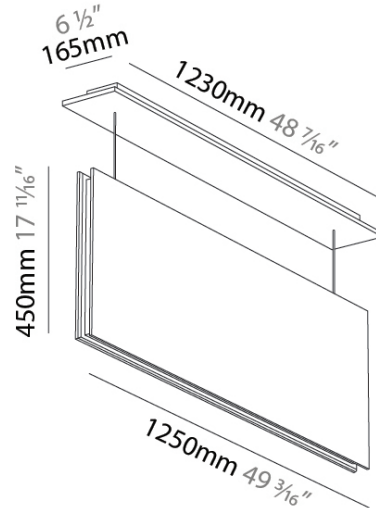

1. To build a product code in our configurator select the specify button on the base model # product page
2. To build a manual product code on this datasheet choose from the options listed below in blue font and add the suffix to the base model #

GENERAL

Series: Lullaby
Brand: Prolight
Division: Architectural
Mounting Type: Suspension
Mounting Location: Ceiling
Subcategory: Acoustic

PHYSICAL

Shape: Rectangle
Length (mm): 1250
Length (in): 49 ³/₁₆
Width (mm): 50
Width (in): 1 ¹⁵/₁₆
Height (mm): 450
Height (in): 17 ¹¹/₁₆
Light Distribution: Direct
Fixture Finish: ANC / ASH / BNA / BTC / BZE / CEL / EGG / EVG / FOG / FOS / FST / FUA / IRI / IRO / KHA / LIC / LIM / MER / MSN / MUS / ONX / PEA / PLU / POL / PPY / RAY / ROY / RST / STE / SWD / TAN / TAU
Fixture Material: Aluminum
Cable Details: 2,000mm / 6,000mm Transparent Cable

ELECTRICAL

Lamp Type: LED
Input Wattage (W): 26
Total Output Wattage (W): 23.7
Dimming: Non-Dimmable / 0-10V Dimming
Driver Included: Yes
Driver Location: Integrated
Driver Type: Constant Current - Universal
Driver Class: Class 2
Input Voltage (V): 120 - 277

LED

Color Temperature (°K): 2700 / 3000 / 3500 / 4000
Max. Delivered Lumen (lm): 3432 / 3482 / 3515 / 3582
Nominal Lumen (lm): 4100 / 4160 / 4200 / 4280
CRI: >90 CRI
Lamp Life (hrs): 80000

OPTICAL

Beam Angle: 80

RATINGS AND CERTIFICATIONS

Certified By: Certified for North American Standards
IP rating: IP20