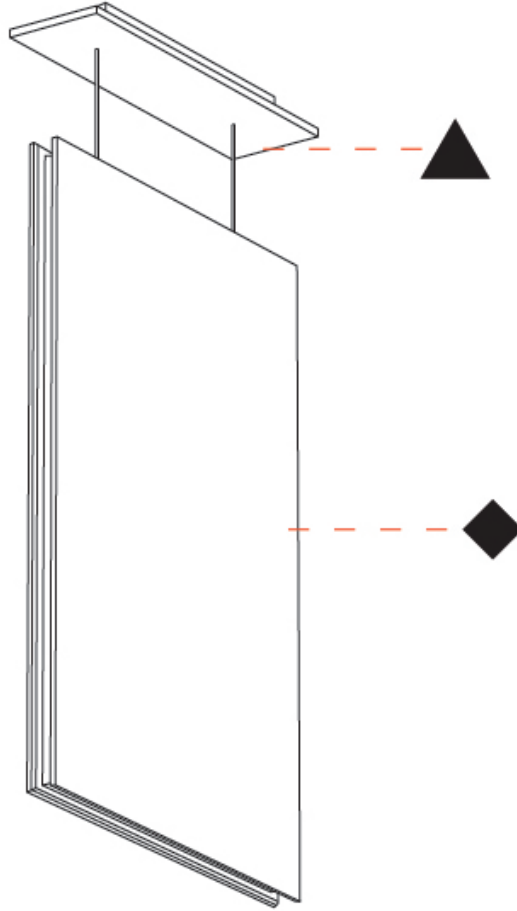

A300696-

PROJECT

TYPE

SPECIFIER

QUANTITY

DATE

A