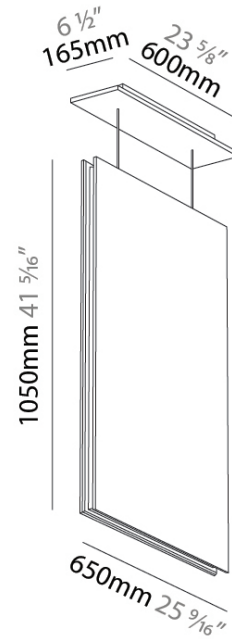

1. To build a product code in our configurator select the specify button on the base model # product page
2. To build a manual product code on this datasheet choose from the options listed below in blue font and add the suffix to the base model #

GENERAL

Series: Lullaby
Brand: Prolicht
Division: Architectural
Mounting Type: Suspension
Mounting Location: Ceiling
Subcategory: Acoustic

PHYSICAL

Shape: Rectangle
Length (mm): 650
Length (in): 25 ⁹/₁₆
Width (mm): 50
Width (in): 1 ¹⁵/₁₆
Height (mm): 1050
Height (in): 41 ⁵/₁₆
Light Distribution: Direct
Fixture Finish: [ANC / ASH / BNA / BTC / BZE / CEL / EGG / EVG / FOG / FOS / FST / FUA / IRI / IRO / KHA / LIC / LIM / MER / MSN / MUS / ONX / PEA / PLU / POL / PPY / RAY / ROY / RST / STE / SWD / TAN / TAU](#)
Fixture Material: Aluminum
Cable Details: [2,000mm / 6,000mm Transparent Cable](#)

ELECTRICAL

Lamp Type: LED (Zhaga Standard)
Input Wattage (W): 13
Total Output Wattage (W): 11.8
Dimming: [Non-Dimmable / 0-10V Dimming](#)
Driver Included: Yes
Driver Location: Integrated
Driver Type: Constant Current - Universal
Driver Class: Class 2
Input Voltage (V): 120 - 277

LED

Color Temperature (°K): [2700 / 3000 / 3500 / 4000](#)
Max. Delivered Lumen (lm): [1716 / 1741 / 1758 / 1791](#)
Nominal Lumen (lm): [2050 / 2080 / 2100 / 2140](#)
CRI: >90 CRI
Lamp Life (hrs): 80000

OPTICAL

Beam Angle: 80

RATINGS AND CERTIFICATIONS

Certified By: Certified for North American Standards
IP rating: IP20

PROJECT
TYPE
SPECIFIER
QUANTITY
DATE