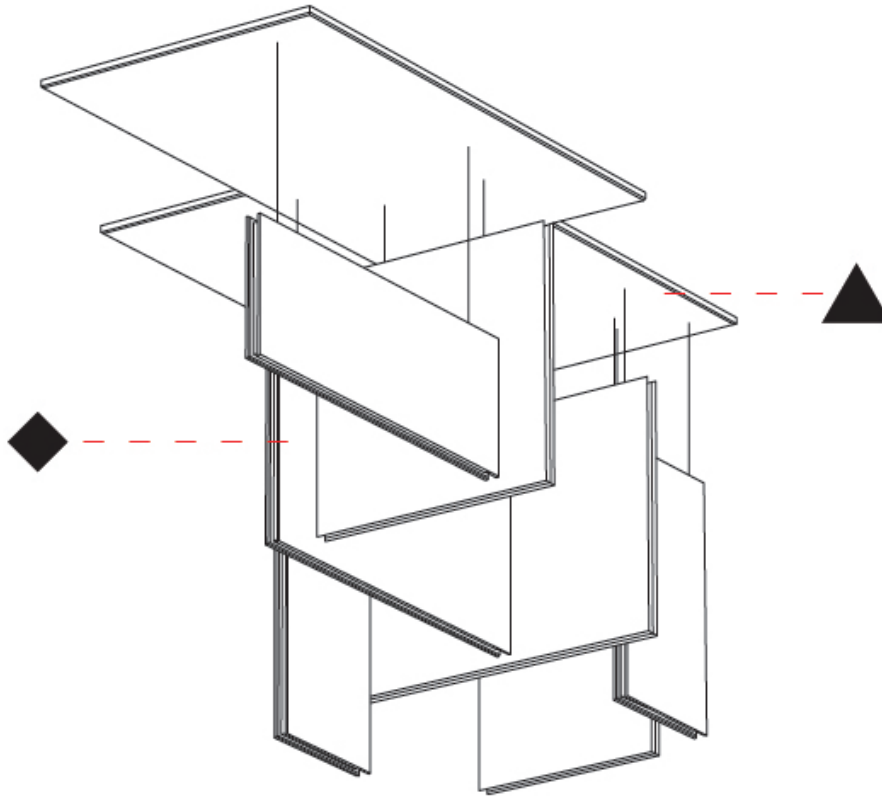

A300698-

PROJECT

TYPE

SPECIFIER

QUANTITY

DATE

A