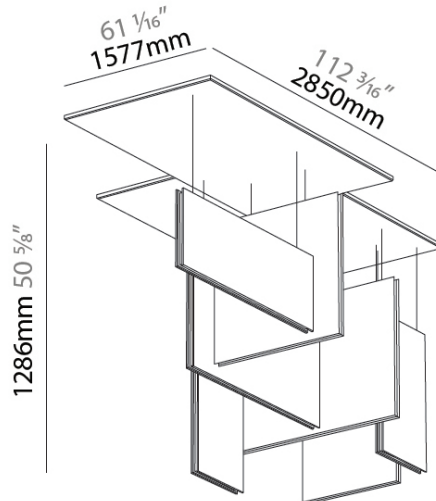

1. To build a product code in our configurator select the specify button on the base model # product page
2. To build a manual product code on this datasheet choose from the options listed below in blue font and add the suffix to the base model #

GENERAL

Series: Lullaby
Brand: Prolicht
Division: Architectural
Mounting Type: Suspension
Mounting Location: Ceiling
Subcategory: Acoustic

PHYSICAL

Shape: Rectangle
Length (mm): 2250
Length (in): 88 ⁹/₁₆
Width (mm): 50
Width (in): 1 ¹⁵/₁₆
Height (mm): 450
Height (in): 17 ¹¹/₁₆
Light Distribution: Direct
Fixture Finish: [ANC / ASH / BNA / BTC / BZE / CEL / EGG / EVG / FOG / FOS / FST / FUA / IRI / IRO / KHA / LIC / LIM / MER / MSN / MUS / ONX / PEA / PLU / POL / PPY / RAY / ROY / RST / STE / SWD / TAN / TAU](#)
Fixture Material: Aluminum
Cable Details: [2,000mm / 6,000mm Transparent Cable](#)

ELECTRICAL

Lamp Type: LED
Input Wattage (W): 47
Total Output Wattage (W): 42.7
Dimming: [Non-Dimmable / 0-10V Dimming](#)
Driver Included: Yes
Driver Location: Integrated
Driver Type: Constant Current - Universal
Driver Class: Class 2
Input Voltage (V): 120 - 277

LED

Color Temperature (°K): [2700 / 3000 / 3500 / 4000](#)
Max. Delivered Lumen (lm): [6286 / 6378 / 6445 / 6562](#)
Nominal Lumen (lm): [7510 / 7620 / 7700 / 7840](#)
CRI: >90 CRI
Lamp Life (hrs): 80000

OPTICAL

Beam Angle: 80

RATINGS AND CERTIFICATIONS

Certified By: Certified for North American Standards
IP rating: IP20