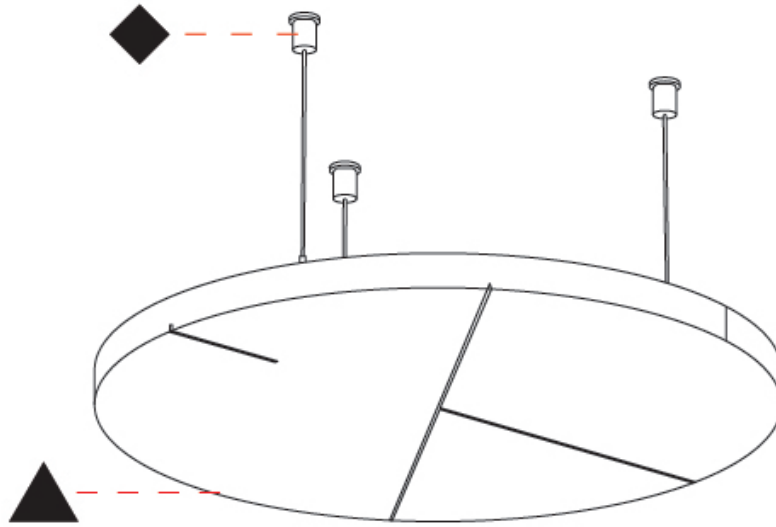

GLORIOUS ACOUSTIC PANEL SUSPENSION

A300700-

PROJECT _____

TYPE _____

SPECIFIER _____

QUANTITY _____

DATE _____

A