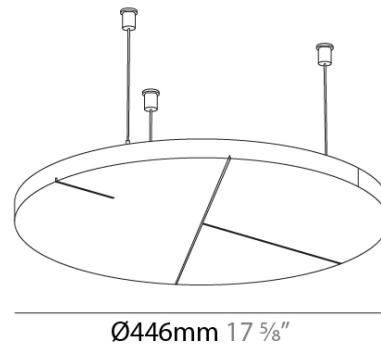

PROJECT _____
TYPE _____
SPECIFIER _____
QUANTITY _____
DATE _____

GLORIOUS ACOUSTIC PANEL SUSPENSION

A300700-

base number   Finishes (Diamond)   Acoustic Options   Cable Length

1. To build a product code in our configurator select the specify button on the base model # product page
2. To build a manual product code on this datasheet choose from the options listed below in blue font and add the suffix to the base model #

GENERAL

Series: Glorious Acoustic Panel
Partner: Prolicht
Division: Architectural
Installation: Suspension
Product Type: Acoustic
Mounting Location: Ceiling

PHYSICAL

Shape: Round
Diameter (mm): 446
Diameter (in): 17 ⁹/₁₆
Height (mm): 24
Height (in): 15/16
Holder Finish: SSR / BKV / CWI / CRY / HAB / LAG / UFT / ITA / RUA / RUR / MIC / FTG / MYG / TWT / LOD / PUS / FRO / FUP / KIA / POP / BLS / SPG / MEY / GOH / GUM / CHC / COM / ABZ / JAG
Acoustic Finish: SFW / CYW / SEE / SYN / MTS / PMB / TTN / CYB / STO / DPE / BES / SHB / ARE / ANE / VRD / CRF
Fixture Material: Aluminum
Primary Material: Acoustic
Cable Details: 2000mm / 6000mm Transparent Cable

RATINGS AND CERTIFICATIONS

Certified By: CSA Certified to UL and CSA Standards
IP rating: IP20