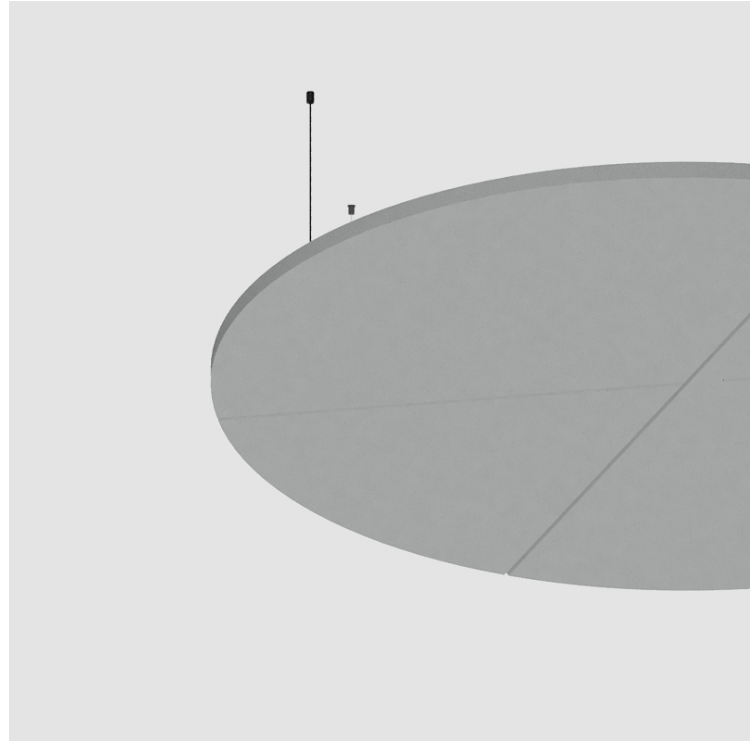

PROJECT _____
TYPE _____
SPECIFIER _____
QUANTITY _____
DATE _____

GLORIOUS ACOUSTIC PANEL SUSPENSION

A300700-

base number   Finishes (Diamond)   Acoustic Options   Cable Length

1. To build a product code in our configurator select the specify button on the base model # product page
2. To build a manual product code on this datasheet choose from the options listed below in blue font and add the suffix to the base model #

GENERAL

Series: Glorious Acoustic Panel
Partner: Prolicht
Division: Architectural
Installation: Suspension
Product Type: Acoustic
Mounting Location: Ceiling

PHYSICAL

Shape: Round
Diameter (mm): 446
Diameter (in): 17 ⁹/₁₆
Height (mm): 24
Height (in): 15/16
Holder Finish: SSR / BKV / CWI / CRY / HAB / LAG / UFT / ITA / RUA / RUR / MIC / FTG / MYG / TWT / LOD / PUS / FRO / FUP / KIA / POP / BLS / SPG / MEY / GOH / GUM / CHC / COM / ABZ / JAG
Acoustic Finish: SFW / CYW / SEE / SYN / MTS / PMB / TTN / CYB / STO / DPE / BES / SHB / ARE / ANE / VRD / CRF
Fixture Material: Aluminum
Primary Material: Acoustic
Cable Details: 2000mm / 6000mm Transparent Cable

RATINGS AND CERTIFICATIONS

Certified By: CSA Certified to UL and CSA Standards
IP rating: IP20