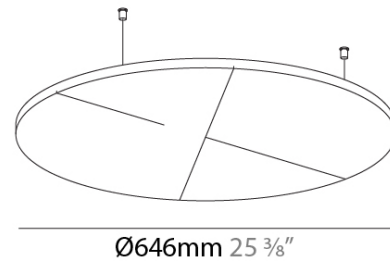

PROJECT	_____
TYPE	_____
SPECIFIER	_____
QUANTITY	_____
DATE	_____

GLORIOUS ACOUSTIC PANEL SUSPENSION

A300701-

base number	Finishes (Diamond)	Acoustic Options	Cable Length

1. To build a product code in our configurator select the specify button on the base model # product page
2. To build a manual product code on this datasheet choose from the options listed below in blue font and add the suffix to the base model #

GENERAL

Series: Glorious Acoustic Panel
Partner: Prolicht
Division: Architectural
Installation: Suspension
Product Type: Acoustic
Mounting Location: Ceiling

PHYSICAL

Shape: Round
Diameter (mm): 646
Diameter (in): 25 ³/₈
Height (mm): 24
Height (in): 15/16
Holder Finish: SSR / BKV / CWI / CRY / HAB / LAG / UFT / ITA / RUA / RUR / MIC / FTG / MYG / TWT / LOD / PUS / FRO / FUP / KIA / POP / BLS / SPG / MEY / GOH / GUM / CHC / COM / ABZ / JAG
Acoustic Finish: SFW / CYW / SEE / SYN / MTS / PMB / TTN / CYB / STO / DPE / BES / SHB / ARE / ANE / VRD / CRF
Fixture Material: Aluminum
Primary Material: Acoustic
Cable Details: 2000mm / 6000mm Transparent Cable

RATINGS AND CERTIFICATIONS

Certified By: CSA Certified to UL and CSA Standards
IP rating: IP20