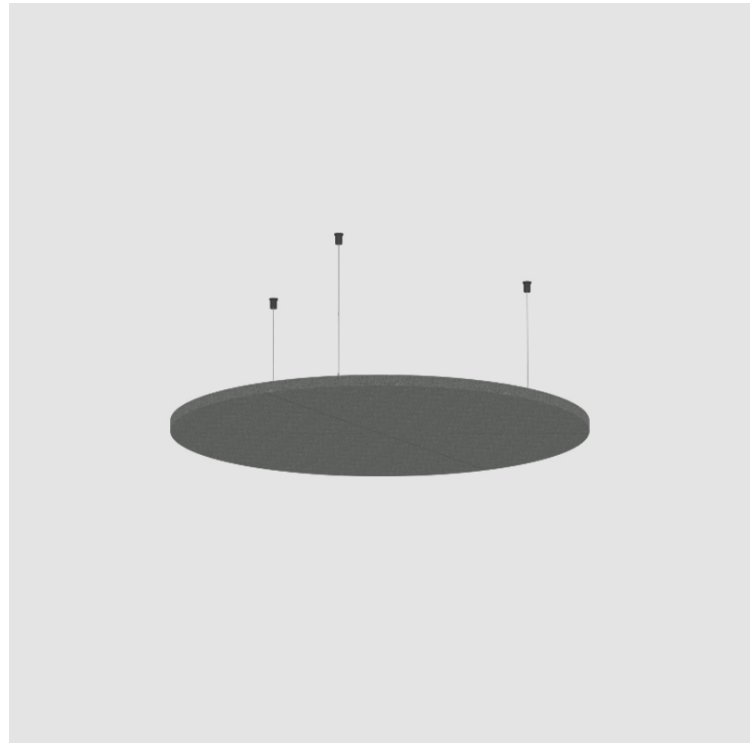

PROJECT	_____
TYPE	_____
SPECIFIER	_____
QUANTITY	_____
DATE	_____

GLORIOUS ACOUSTIC PANEL SUSPENSION

A300701-

base number	Finishes (Diamond)	Acoustic Options	Cable Length

1. To build a product code in our configurator select the specify button on the base model # product page
2. To build a manual product code on this datasheet choose from the options listed below in blue font and add the suffix to the base model #

GENERAL

Series: Glorious Acoustic Panel
Partner: Prolicht
Division: Architectural
Installation: Suspension
Product Type: Acoustic
Mounting Location: Ceiling

PHYSICAL

Shape: Round
Diameter (mm): 646
Diameter (in): 25 ³/₈
Height (mm): 24
Height (in): 15/16
Holder Finish: SSR / BKV / CWI / CRY / HAB / LAG / UFT / ITA / RUA / RUR / MIC / FTG / MYG / TWT / LOD / PUS / FRO / FUP / KIA / POP / BLS / SPG / MEY / GOH / GUM / CHC / COM / ABZ / JAG
Acoustic Finish: SFW / CYW / SEE / SYN / MTS / PMB / TTN / CYB / STO / DPE / BES / SHB / ARE / ANE / VRD / CRF
Fixture Material: Aluminum
Primary Material: Acoustic
Cable Details: 2000mm / 6000mm Transparent Cable

RATINGS AND CERTIFICATIONS

Certified By: CSA Certified to UL and CSA Standards
IP rating: IP20