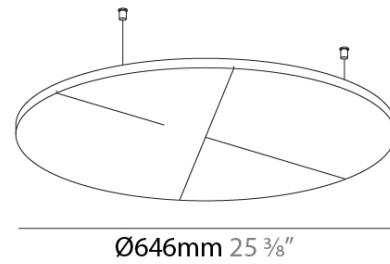

PROJECT	_____
TYPE	_____
SPECIFIER	_____
QUANTITY	_____
DATE	_____

GLORIOUS ACOUSTIC PANEL SUSPENSION

A300701-

base number	Finishes (Diamond)	Acoustic Options	Cable Length

1. To build a product code in our configurator select the specify button on the base model # product page
2. To build a manual product code on this datasheet choose from the options listed below in blue font and add the suffix to the base model #

GENERAL

Series: Glorious Acoustic Panel
Partner: Prolicht
Division: Architectural
Installation: Suspension
Product Type: Acoustic
Mounting Location: Ceiling

PHYSICAL

Shape: Round
Diameter (mm): 646
Diameter (in): 25 ³/₈
Height (mm): 24
Height (in): 15/16
Holder Finish: SSR / BKV / CWI / CRY / HAB / LAG / UFT / ITA / RUA / RUR / MIC / FTG / MYG / TWT / LOD / PUS / FRO / FUP / KIA / POP / BLS / SPG / MEY / GOH / GUM / CHC / COM / ABZ / JAG
Acoustic Finish: SFW / CYW / SEE / SYN / MTS / PMB / TTN / CYB / STO / DPE / BES / SHB / ARE / ANE / VRD / CRF
Fixture Material: Aluminum
Primary Material: Acoustic
Cable Details: 2000mm / 6000mm Transparent Cable

RATINGS AND CERTIFICATIONS

Certified By: CSA Certified to UL and CSA Standards
IP rating: IP20