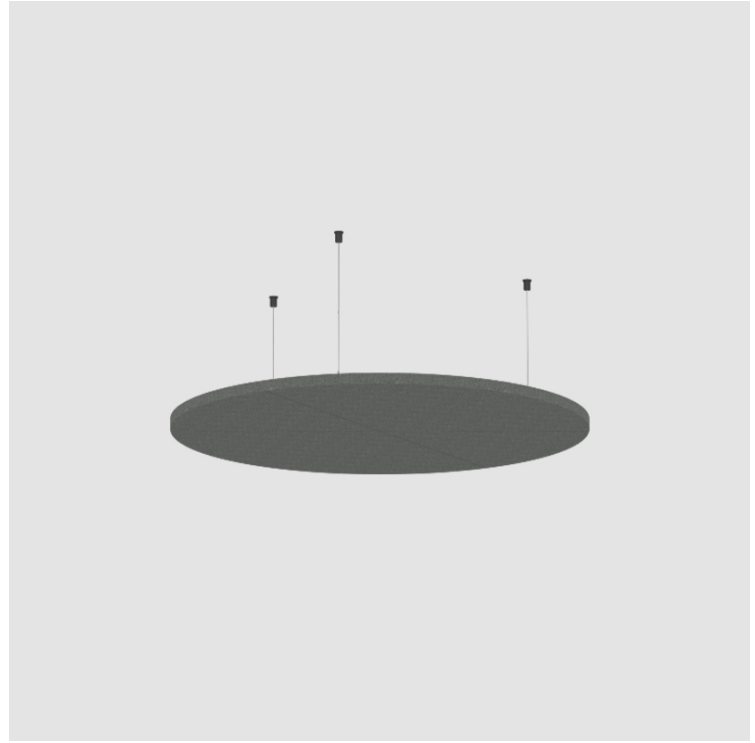

PROJECT	_____
TYPE	_____
SPECIFIER	_____
QUANTITY	_____
DATE	_____

GLORIOUS ACOUSTIC PANEL SUSPENSION

A300701-

base number	Finishes (Diamond)	Acoustic Options	Cable Length

1. To build a product code in our configurator select the specify button on the base model # product page
2. To build a manual product code on this datasheet choose from the options listed below in blue font and add the suffix to the base model #

GENERAL

Series: Glorious Acoustic Panel
Partner: Prolicht
Division: Architectural
Installation: Suspension
Product Type: Acoustic
Mounting Location: Ceiling

PHYSICAL

Shape: Round
Diameter (mm): 646
Diameter (in): 25 ³/₈
Height (mm): 24
Height (in): 15/16
Holder Finish: SSR / BKV / CWI / CRY / HAB / LAG / UFT / ITA / RUA / RUR / MIC / FTG / MYG / TWT / LOD / PUS / FRO / FUP / KIA / POP / BLS / SPG / MEY / GOH / GUM / CHC / COM / ABZ / JAG
Acoustic Finish: SFW / CYW / SEE / SYN / MTS / PMB / TTN / CYB / STO / DPE / BES / SHB / ARE / ANE / VRD / CRF
Fixture Material: Aluminum
Primary Material: Acoustic
Cable Details: 2000mm / 6000mm Transparent Cable

RATINGS AND CERTIFICATIONS

Certified By: CSA Certified to UL and CSA Standards
IP rating: IP20