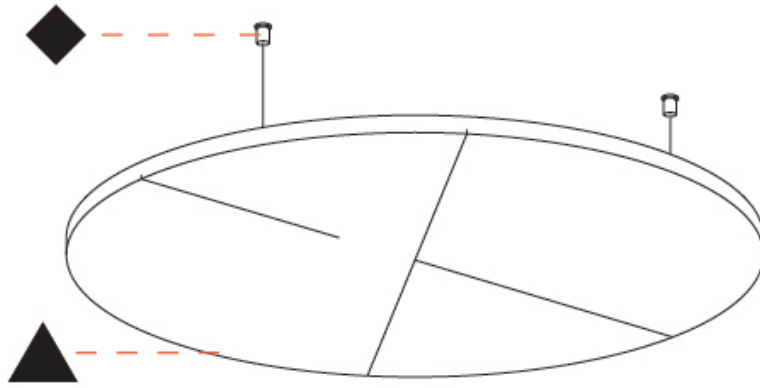

GLORIOUS ACOUSTIC PANEL SUSPENSION

A300701-

PROJECT _____

TYPE _____

SPECIFIER _____

QUANTITY _____

DATE _____

A