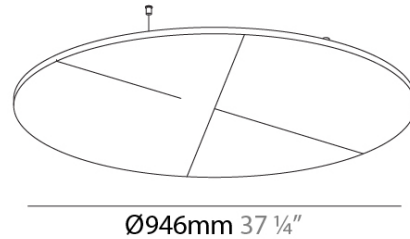

PROJECT	
TYPE	
SPECIFIER	
QUANTITY	
DATE	

GLORIOUS ACOUSTIC PANEL SUSPENSION

A300702-

base number	Finishes (Diamond)	Acoustic Options	Cable Length

1. To build a product code in our configurator select the specify button on the base model # product page
2. To build a manual product code on this datasheet choose from the options listed below in blue font and add the suffix to the base model #

GENERAL

Series: Glorious Acoustic Panel
Partner: Prolicht
Division: Architectural
Installation: Suspension
Product Type: Acoustic
Mounting Location: Ceiling

PHYSICAL

Shape: Round
Diameter (mm): 946
Diameter (in): 37 1/4
Height (mm): 24
Height (in): 15/16
Holder Finish: SSR / BKV / CWI / CRY / HAB / LAG / UFT / ITA / RUA / RUR / MIC / FTG / MYG / TWT / LOD / PUS / FRO / FUP / KIA / POP / BLS / SPG / MEY / GOH / GUM / CHC / COM / ABZ / JAG
Acoustic Finish: SFW / CYW / SEE / SYN / MTS / PMB / TTN / CYB / STO / DPE / BES / SHB / ARE / ANE / VRD / CRF
Fixture Material: Aluminum
Primary Material: Acoustic
Cable Details: 2000mm / 6000mm Transparent Cable

RATINGS AND CERTIFICATIONS

Certified By: CSA Certified to UL and CSA Standards
IP rating: IP20