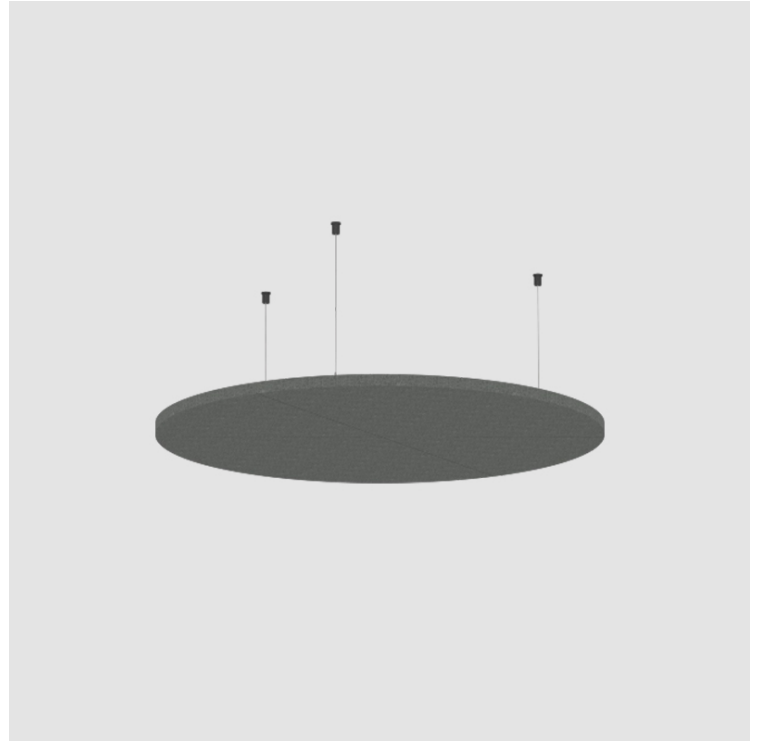

PROJECT	
TYPE	
SPECIFIER	
QUANTITY	
DATE	

GLORIOUS ACOUSTIC PANEL SUSPENSION

A300702-

base number	Finishes (Diamond)	Acoustic Options	Cable Length

1. To build a product code in our configurator select the specify button on the base model # product page
2. To build a manual product code on this datasheet choose from the options listed below in blue font and add the suffix to the base model #

GENERAL

Series: Glorious Acoustic Panel
Partner: Prolicht
Division: Architectural
Installation: Suspension
Product Type: Acoustic
Mounting Location: Ceiling

PHYSICAL

Shape: Round
Diameter (mm): 946
Diameter (in): 37 1/4
Height (mm): 24
Height (in): 15/16
Holder Finish: SSR / BKV / CWI / CRY / HAB / LAG / UFT / ITA / RUA / RUR / MIC / FTG / MYG / TWT / LOD / PUS / FRO / FUP / KIA / POP / BLS / SPG / MEY / GOH / GUM / CHC / COM / ABZ / JAG
Acoustic Finish: SFW / CYW / SEE / SYN / MTS / PMB / TTN / CYB / STO / DPE / BES / SHB / ARE / ANE / VRD / CRF
Fixture Material: Aluminum
Primary Material: Acoustic
Cable Details: 2000mm / 6000mm Transparent Cable

RATINGS AND CERTIFICATIONS

Certified By: CSA Certified to UL and CSA Standards
IP rating: IP20