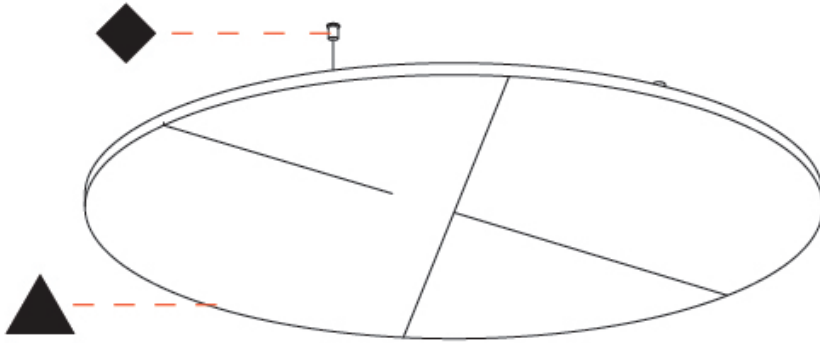

GLORIOUS ACOUSTIC PANEL SUSPENSION

A300702-

PROJECT

TYPE

SPECIFIER

QUANTITY

DATE