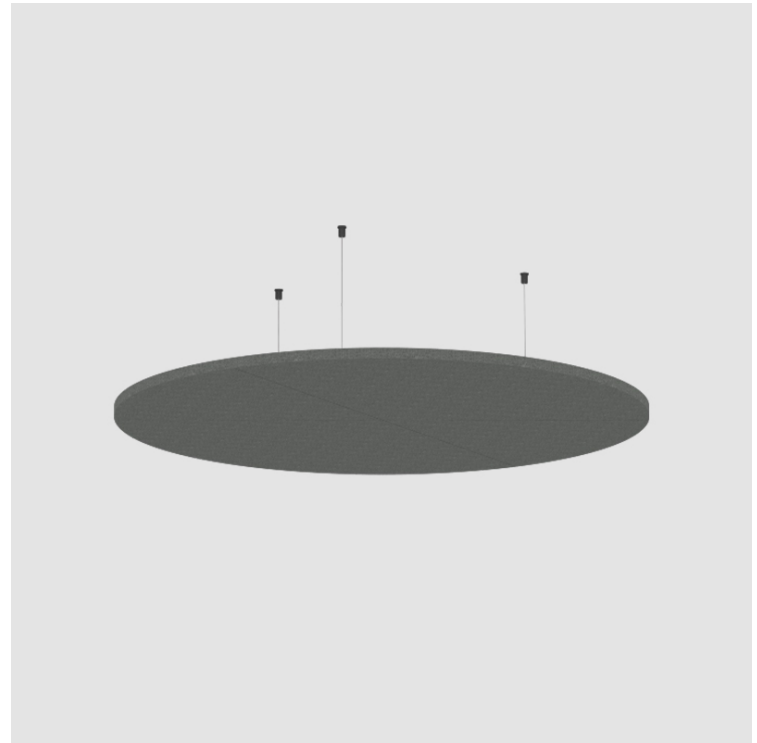

PROJECT	_____
TYPE	_____
SPECIFIER	_____
QUANTITY	_____
DATE	_____

GLORIOUS ACOUSTIC PANEL SUSPENSION

A300703-

base number	Finishes (Diamond)	Acoustic Options	Cable Length

1. To build a product code in our configurator select the specify button on the base model # product page
2. To build a manual product code on this datasheet choose from the options listed below in blue font and add the suffix to the base model #

GENERAL

Series: Glorious Acoustic Panel
Partner: Prolicht
Division: Architectural
Installation: Suspension
Product Type: Acoustic
Mounting Location: Ceiling

PHYSICAL

Shape: Round
Diameter (mm): 1246
Diameter (in): 49 1/8
Height (mm): 24
Height (in): 15/16
Holder Finish: SSR / BKV / CWI / CRY / HAB / LAG / UFT / ITA / RUA / RUR / MIC / FTG / MYG / TWT / LOD / PUS / FRO / FUP / KIA / POP / BLS / SPG / MEY / GOH / GUM / CHC / COM / ABZ / JAG
Acoustic Finish: SFW / CYW / SEE / SYN / MTS / PMB / TTN / CYB / STO / DPE / BES / SHB / ARE / ANE / VRD / CRF
Fixture Material: Aluminum
Primary Material: Acoustic
Cable Details: 2000mm / 6000mm Transparent Cable

RATINGS AND CERTIFICATIONS

Certified By: CSA Certified to UL and CSA Standards
IP rating: IP20

Ø1246mm 49 1/8"