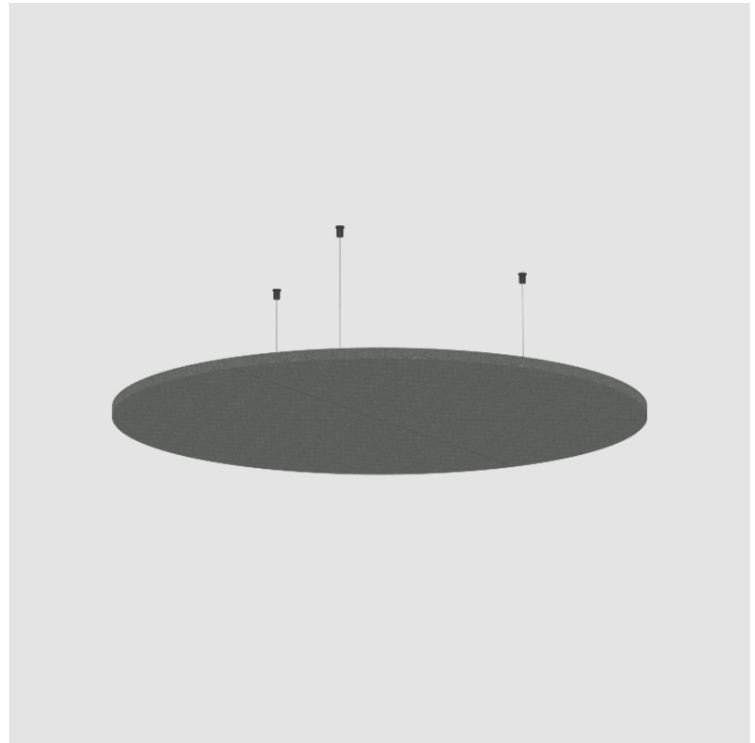

PROJECT	_____
TYPE	_____
SPECIFIER	_____
QUANTITY	_____
DATE	_____

GLORIOUS ACOUSTIC PANEL SUSPENSION

A300703-

base number	Finishes (Diamond)	Acoustic Options	Cable Length

1. To build a product code in our configurator select the specify button on the base model # product page
2. To build a manual product code on this datasheet choose from the options listed below in blue font and add the suffix to the base model #

GENERAL

Series: Glorious Acoustic Panel
Partner: Prolicht
Division: Architectural
Installation: Suspension
Product Type: Acoustic
Mounting Location: Ceiling

PHYSICAL

Shape: Round
Diameter (mm): 1246
Diameter (in): 49 1/8
Height (mm): 24
Height (in): 15/16
Holder Finish: SSR / BKV / CWI / CRY / HAB / LAG / UFT / ITA / RUA / RUR / MIC / FTG / MYG / TWT / LOD / PUS / FRO / FUP / KIA / POP / BLS / SPG / MEY / GOH / GUM / CHC / COM / ABZ / JAG
Acoustic Finish: SFW / CYW / SEE / SYN / MTS / PMB / TTN / CYB / STO / DPE / BES / SHB / ARE / ANE / VRD / CRF
Fixture Material: Aluminum
Primary Material: Acoustic
Cable Details: 2000mm / 6000mm Transparent Cable

RATINGS AND CERTIFICATIONS

Certified By: CSA Certified to UL and CSA Standards
IP rating: IP20

Ø1246mm 49 1/8"