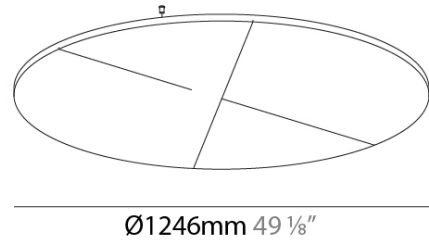

PROJECT	_____
TYPE	_____
SPECIFIER	_____
QUANTITY	_____
DATE	_____

GLORIOUS ACOUSTIC PANEL SUSPENSION

A300703-

base number	Finishes (Diamond)	Acoustic Options	Cable Length

1. To build a product code in our configurator select the specify button on the base model # product page
2. To build a manual product code on this datasheet choose from the options listed below in blue font and add the suffix to the base model #

GENERAL

Series: Glorious Acoustic Panel
Partner: Prolicht
Division: Architectural
Installation: Suspension
Product Type: Acoustic
Mounting Location: Ceiling

PHYSICAL

Shape: Round
Diameter (mm): 1246
Diameter (in): 49 1/8
Height (mm): 24
Height (in): 15/16
Holder Finish: SSR / BKV / CWI / CRY / HAB / LAG / UFT / ITA / RUA / RUR / MIC / FTG / MYG / TWT / LOD / PUS / FRO / FUP / KIA / POP / BLS / SPG / MEY / GOH / GUM / CHC / COM / ABZ / JAG
Acoustic Finish: SFW / CYW / SEE / SYN / MTS / PMB / TTN / CYB / STO / DPE / BES / SHB / ARE / ANE / VRD / CRF
Fixture Material: Aluminum
Primary Material: Acoustic
Cable Details: 2000mm / 6000mm Transparent Cable

RATINGS AND CERTIFICATIONS

Certified By: CSA Certified to UL and CSA Standards
IP rating: IP20