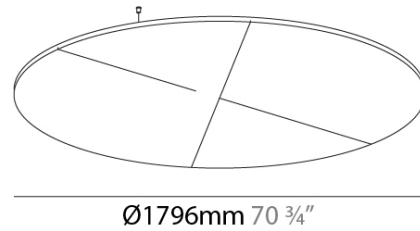

PROJECT	_____
TYPE	_____
SPECIFIER	_____
QUANTITY	_____
DATE	_____

GLORIOUS ACOUSTIC PANEL SUSPENSION

A300705-

base number	Finishes (Diamond)	Acoustic Options	Cable Length

1. To build a product code in our configurator select the specify button on the base model # product page
2. To build a manual product code on this datasheet choose from the options listed below in blue font and add the suffix to the base model #

GENERAL

Series: Glorious Acoustic Panel
Partner: Prolicht
Division: Architectural
Installation: Suspension
Product Type: Acoustic
Mounting Location: Ceiling

PHYSICAL

Shape: Round
Diameter (mm): 1796
Diameter (in): 70 3/4
Height (mm): 24
Height (in): 15/16
Holder Finish: SSR / BKV / CWI / CRY / HAB / LAG / UFT / ITA / RUA / RUR / MIC / FTG / MYG / TWT / LOD / PUS / FRO / FUP / KIA / POP / BLS / SPG / MEY / GOH / GUM / CHC / COM / ABZ / JAG
Acoustic Finish: SFW / CYW / SEE / SYN / MTS / PMB / TTN / CYB / STO / DPE / BES / SHB / ARE / ANE / VRD / CRF
Fixture Material: Aluminum
Primary Material: Acoustic
Cable Details: 2000mm / 6000mm Transparent Cable

RATINGS AND CERTIFICATIONS

Certified By: CSA Certified to UL and CSA Standards
IP rating: IP20