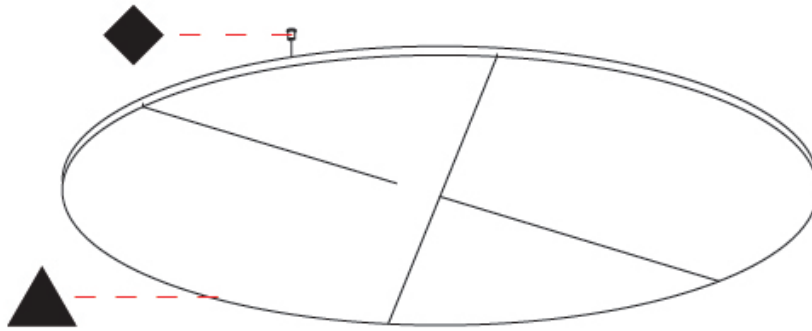

GLORIOUS ACOUSTIC PANEL SUSPENSION

A300705-

PROJECT _____

TYPE _____

SPECIFIER _____

QUANTITY _____

DATE _____