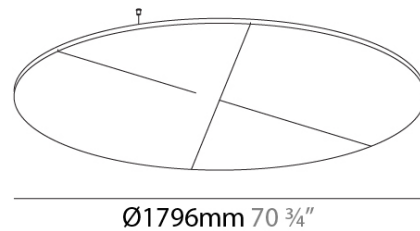

PROJECT	_____
TYPE	_____
SPECIFIER	_____
QUANTITY	_____
DATE	_____

GLORIOUS ACOUSTIC PANEL SUSPENSION

A300705-

base number	Finishes (Diamond)	Acoustic Options	Cable Length

1. To build a product code in our configurator select the specify button on the base model # product page
2. To build a manual product code on this datasheet choose from the options listed below in blue font and add the suffix to the base model #

GENERAL

Series: Glorious Acoustic Panel
Partner: Prolicht
Division: Architectural
Installation: Suspension
Product Type: Acoustic
Mounting Location: Ceiling

PHYSICAL

Shape: Round
Diameter (mm): 1796
Diameter (in): 70 3/4
Height (mm): 24
Height (in): 15/16
Holder Finish: SSR / BKV / CWI / CRY / HAB / LAG / UFT / ITA / RUA / RUR / MIC / FTG / MYG / TWT / LOD / PUS / FRO / FUP / KIA / POP / BLS / SPG / MEY / GOH / GUM / CHC / COM / ABZ / JAG
Acoustic Finish: SFW / CYW / SEE / SYN / MTS / PMB / TTN / CYB / STO / DPE / BES / SHB / ARE / ANE / VRD / CRF
Fixture Material: Aluminum
Primary Material: Acoustic
Cable Details: 2000mm / 6000mm Transparent Cable

RATINGS AND CERTIFICATIONS

Certified By: CSA Certified to UL and CSA Standards
IP rating: IP20