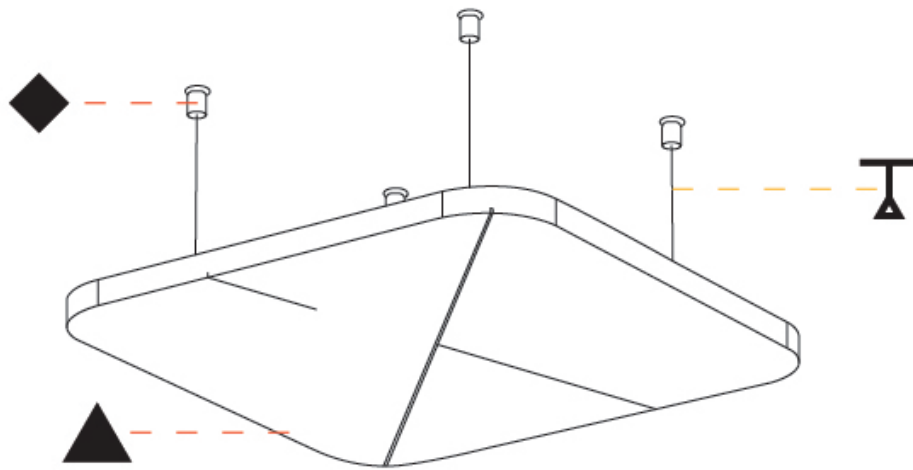

QUANTUM ACOUSTIC PANEL SUSPENSION

A300706-

PROJECT _____

TYPE _____

SPECIFIER _____

QUANTITY _____

DATE _____

A