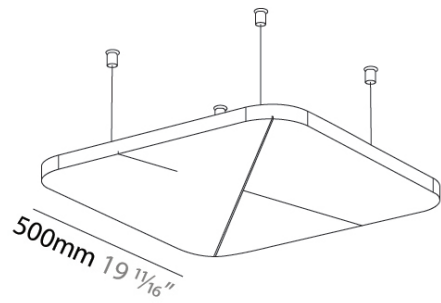

PROJECT	_____
TYPE	_____
SPECIFIER	_____
QUANTITY	_____
DATE	_____

QUANTUM ACOUSTIC PANEL SUSPENSION

A300706-

base number	Finishes (Diamond)	Acoustic Options	Cable Length

1. To build a product code in our configurator select the specify button on the base model # product page
2. To build a manual product code on this datasheet choose from the options listed below in blue font and add the suffix to the base model #

GENERAL

Series: Quantum Acoustic Panel
Partner: Prolicht
Division: Architectural
Installation: Suspension
Product Type: Acoustic
Mounting Location: Ceiling

PHYSICAL

Shape: Round
Length (mm): 500
Length (in): 19 11/16
Width (mm): 500
Width (in): 19 11/16
Height (mm): 24
Height (in): 15/16

Fixture Finish: SSR / BKV / CWI / CRY / HAB / UFT / ITA / RUA / FTG / MYG / LOD / PUS / FRO / FUP / KIA / POP / BLS / SPG / MEY / GOH / CHC / COM / ABZ / JAG / OBR / MOS / ROR

Acoustic Finish: SFW / CYW / SEE / SYN / MTS / PMB / TTN / CYB / STO / DPE / BES / SHB / ARE / ANE / VRD / CRF

Fixture Material: Aluminum

Primary Material: Acoustic

Cable Details: 2000mm / 6000mm Transparent Cable

RATINGS AND CERTIFICATIONS

Certified By: CSA Certified to UL and CSA Standards

IP rating: IP20