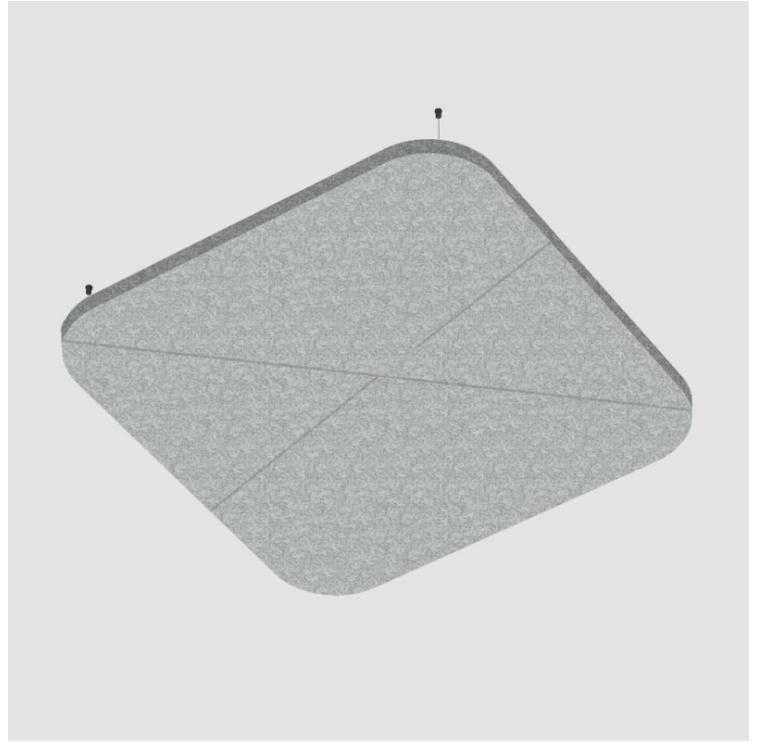

PROJECT	_____
TYPE	_____
SPECIFIER	_____
QUANTITY	_____
DATE	_____

QUANTUM ACOUSTIC PANEL SUSPENSION

A300706-

base number	Finishes (Diamond)	Acoustic Options	Cable Length
-------------	-----------------------	---------------------	-----------------

GENERAL

Series: Quantum Acoustic Panel
 Partner: Prolicht
 Division: Architectural
 Installation: Suspension
 Product Type: Acoustic
 Mounting Location: Ceiling

PHYSICAL

Shape: Round
 Length (mm): 500
 Length (in): 19 11/16
 Width (mm): 500
 Width (in): 19 11/16
 Height (mm): 24
 Height (in): 15/16

Fixture Material: Aluminum

Primary Material: Acoustic

Cable Details: 2000mm / 6000mm Transparent Cable

RATINGS AND CERTIFICATIONS

Certified By: CSA Certified to UL and CSA Standards

IP rating: IP20

QUANTUM ACOUSTIC PANEL SUSPENSION