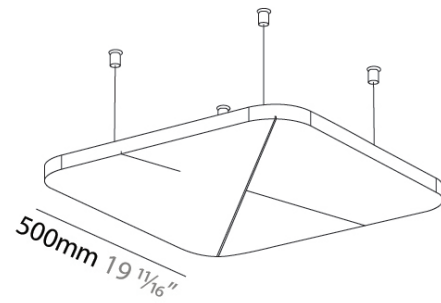

PROJECT	_____
TYPE	_____
SPECIFIER	_____
QUANTITY	_____
DATE	_____

QUANTUM ACOUSTIC PANEL SUSPENSION

A300706-

base number	Finishes (Diamond)	Acoustic Options	Cable Length

1. To build a product code in our configurator select the specify button on the base model # product page
2. To build a manual product code on this datasheet choose from the options listed below in blue font and add the suffix to the base model #

GENERAL

Series: Quantum Acoustic Panel
Partner: Prolicht
Division: Architectural
Installation: Suspension
Product Type: Acoustic
Mounting Location: Ceiling

PHYSICAL

Shape: Round
Length (mm): 500
Length (in): 19 11/16
Width (mm): 500
Width (in): 19 11/16
Height (mm): 24
Height (in): 15/16

Fixture Finish: SSR / BKV / CWI / CRY / HAB / UFT / ITA / RUA / FTG / MYG / LOD / PUS / FRO / FUP / KIA / POP / BLS / SPG / MEY / GOH / CHC / COM / ABZ / JAG / OBR / MOS / ROR

Acoustic Finish: SFW / CYW / SEE / SYN / MTS / PMB / TTN / CYB / STO / DPE / BES / SHB / ARE / ANE / VRD / CRF

Fixture Material: Aluminum

Primary Material: Acoustic

Cable Details: 2000mm / 6000mm Transparent Cable

RATINGS AND CERTIFICATIONS

Certified By: CSA Certified to UL and CSA Standards

IP rating: IP20