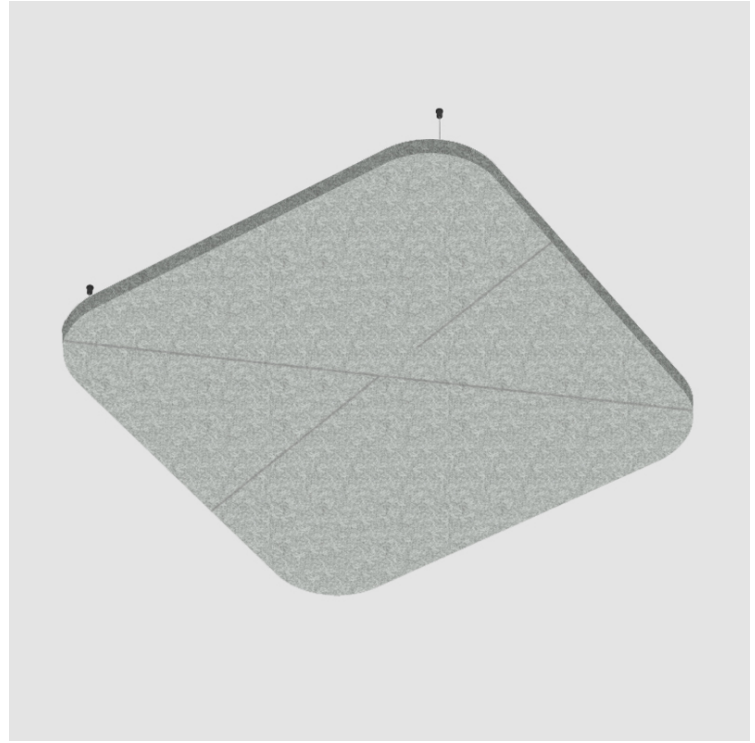

PROJECT	_____
TYPE	_____
SPECIFIER	_____
QUANTITY	_____
DATE	_____

QUANTUM ACOUSTIC PANEL SUSPENSION

A300706-

base number	Finishes (Diamond)	Acoustic Options	Cable Length
-------------	-----------------------	---------------------	-----------------

GENERAL

Series: Quantum Acoustic Panel
 Partner: Prolicht
 Division: Architectural
 Installation: Suspension
 Product Type: Acoustic
 Mounting Location: Ceiling

PHYSICAL

Shape: Round
 Length (mm): 500
 Length (in): 19 11/16
 Width (mm): 500
 Width (in): 19 11/16
 Height (mm): 24
 Height (in): 15/16

Fixture Material: Aluminum

Primary Material: Acoustic

Cable Details: 2000mm / 6000mm Transparent Cable

RATINGS AND CERTIFICATIONS

Certified By: CSA Certified to UL and CSA Standards

IP rating: IP20

QUANTUM ACOUSTIC PANEL SUSPENSION