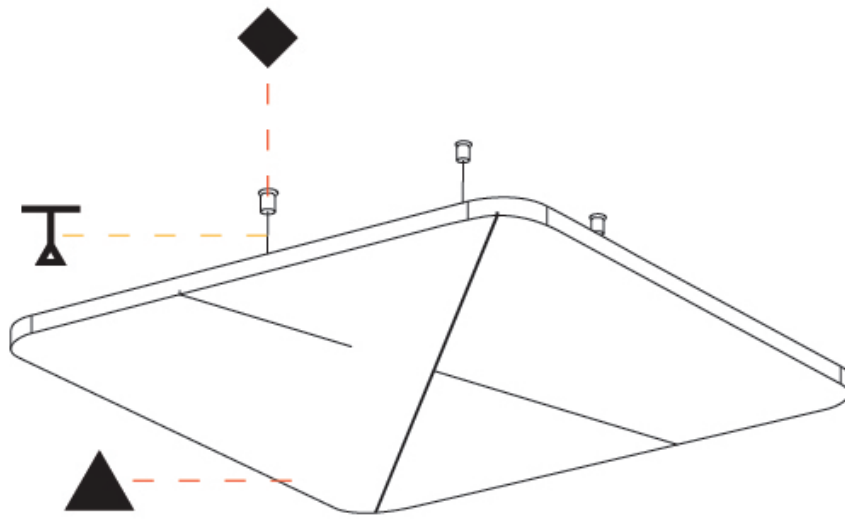

QUANTUM ACOUSTIC PANEL SUSPENSION

A300707-

PROJECT _____

TYPE _____

SPECIFIER _____

QUANTITY _____

DATE _____

A