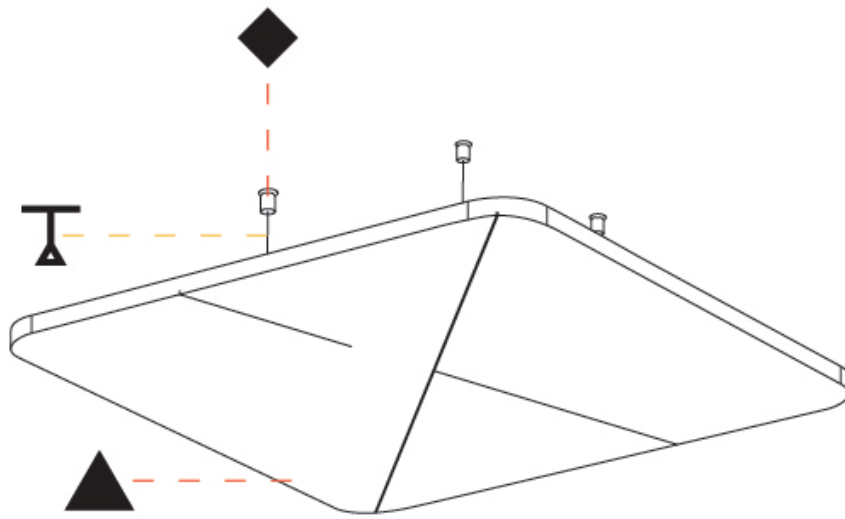

QUANTUM ACOUSTIC PANEL SUSPENSION

A300707-

PROJECT	_____
TYPE	_____
SPECIFIER	_____
QUANTITY	_____
DATE	_____