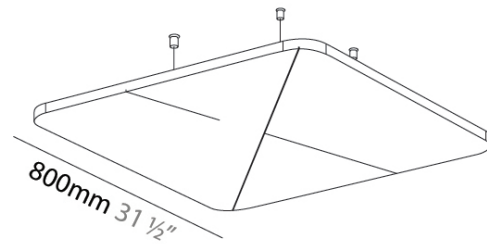

PROJECT
TYPE
SPECIFIER
QUANTITY
DATE

QUANTUM ACOUSTIC PANEL SUSPENSION

A300707-

base number	Finishes (Diamond)	Acoustic Options	Cable Length

1. To build a product code in our configurator select the specify button on the base model # product page
2. To build a manual product code on this datasheet choose from the options listed below in blue font and add the suffix to the base model #

GENERAL

Series: Quantum Acoustic Panel
Partner: Prolicht
Division: Architectural
Installation: Suspension
Product Type: Acoustic
Mounting Location: Ceiling

PHYSICAL

Shape: Round
Length (mm): 800
Length (in): 31 1/2
Width (mm): 800
Width (in): 31 1/2
Height (mm): 24
Height (in): 15/16

Fixture Finish: SSR / BKV / CWI / CRY / HAB / UFT / ITA / RUA / FTG / MYG / LOD / PUS / FRO / FUP / KIA / POP / BLS / SPG / MEY / GOH / CHC / COM / ABZ / JAG / OBR / MOS / ROR

Acoustic Finish: SFW / CYW / SEE / SYN / MTS / PMB / TTN / CYB / STO / DPE / BES / SHB / ARE / ANE / VRD / CRF

Fixture Material: Aluminum

Primary Material: Acoustic

Cable Details: 2000mm / 6000mm Transparent Cable

RATINGS AND CERTIFICATIONS

Certified By: CSA Certified to UL and CSA Standards

IP rating: IP20