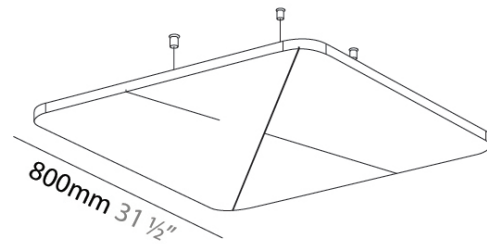

PROJECT	_____
TYPE	_____
SPECIFIER	_____
QUANTITY	_____
DATE	_____

QUANTUM ACOUSTIC PANEL SUSPENSION

A300707-

base number	Finishes (Diamond)	Acoustic Options	Cable Length

1. To build a product code in our configurator select the specify button on the base model # product page
2. To build a manual product code on this datasheet choose from the options listed below in blue font and add the suffix to the base model #

GENERAL

Series: Quantum Acoustic Panel
Partner: Prolicht
Division: Architectural
Installation: Suspension
Product Type: Acoustic
Mounting Location: Ceiling

PHYSICAL

Shape: Round
Length (mm): 800
Length (in): 31 1/2
Width (mm): 800
Width (in): 31 1/2
Height (mm): 24
Height (in): 15/16
Fixture Finish: SSR / BKV / CWI / CRY / HAB / UFT / ITA / RUA / FTG / MYG / LOD / PUS / FRO / FUP / KIA / POP / BLS / SPG / MEY / GOH / CHC / COM / ABZ / JAG / OBR / MOS / ROR
Acoustic Finish: SFW / CYW / SEE / SYN / MTS / PMB / TTN / CYB / STO / DPE / BES / SHB / ARE / ANE / VRD / CRF
Fixture Material: Aluminum
Primary Material: Acoustic
Cable Details: 2000mm / 6000mm Transparent Cable

RATINGS AND CERTIFICATIONS

Certified By: CSA Certified to UL and CSA Standards
IP rating: IP20