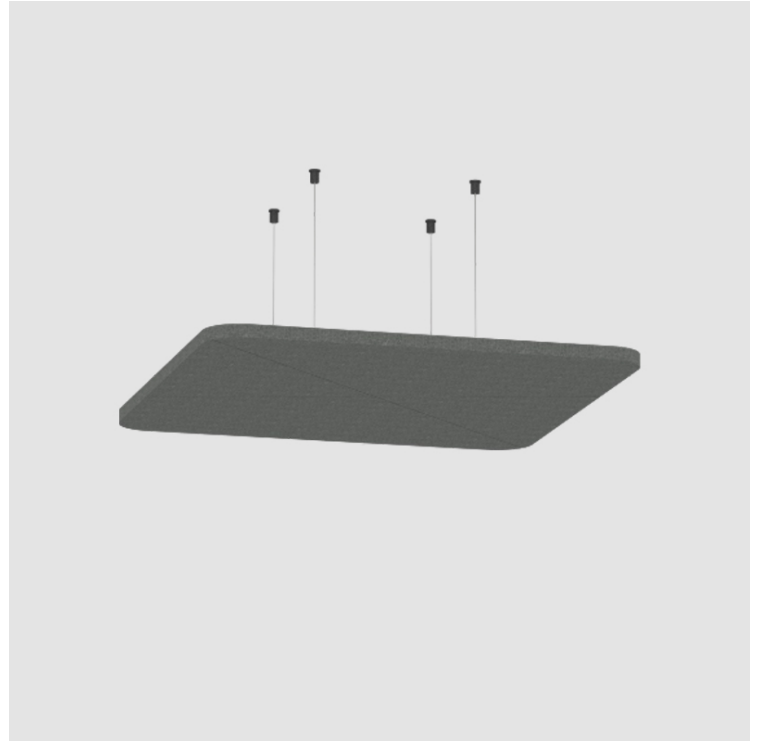

PROJECT
TYPE
SPECIFIER
QUANTITY
DATE

QUANTUM ACOUSTIC PANEL SUSPENSION

A300707-

base number	Finishes (Diamond)	Acoustic Options	Cable Length

1. To build a product code in our configurator select the specify button on the base model # product page
2. To build a manual product code on this datasheet choose from the options listed below in blue font and add the suffix to the base model #

GENERAL

Series: Quantum Acoustic Panel
Partner: Prolicht
Division: Architectural
Installation: Suspension
Product Type: Acoustic
Mounting Location: Ceiling

PHYSICAL

Shape: Round
Length (mm): 800
Length (in): 31 1/2
Width (mm): 800
Width (in): 31 1/2
Height (mm): 24
Height (in): 15/16
Fixture Finish: SSR / BKV / CWI / CRY / HAB / UFT / ITA / RUA / FTG / MYG / LOD / PUS / FRO / FUP / KIA / POP / BLS / SPG / MEY / GOH / CHC / COM / ABZ / JAG / OBR / MOS / ROR
Acoustic Finish: SFW / CYW / SEE / SYN / MTS / PMB / TTN / CYB / STO / DPE / BES / SHB / ARE / ANE / VRD / CRF
Fixture Material: Aluminum
Primary Material: Acoustic
Cable Details: 2000mm / 6000mm Transparent Cable

RATINGS AND CERTIFICATIONS

Certified By: CSA Certified to UL and CSA Standards
IP rating: IP20