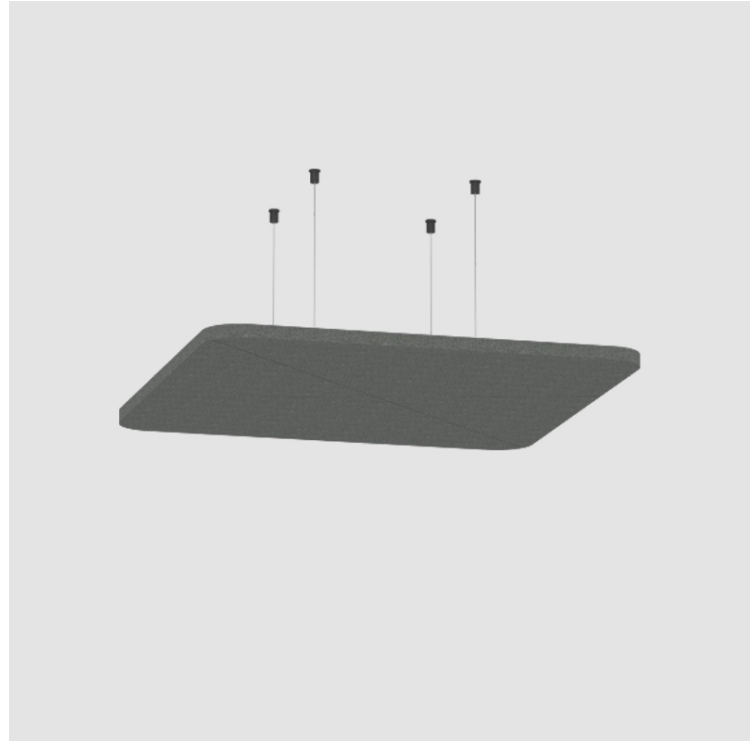

PROJECT	_____
TYPE	_____
SPECIFIER	_____
QUANTITY	_____
DATE	_____

QUANTUM ACOUSTIC PANEL SUSPENSION

A300707-

base number	Finishes (Diamond)	Acoustic Options	Cable Length

1. To build a product code in our configurator select the specify button on the base model # product page
2. To build a manual product code on this datasheet choose from the options listed below in blue font and add the suffix to the base model #

GENERAL

Series: Quantum Acoustic Panel
Partner: Prolicht
Division: Architectural
Installation: Suspension
Product Type: Acoustic
Mounting Location: Ceiling

PHYSICAL

Shape: Round
Length (mm): 800
Length (in): 31 1/2
Width (mm): 800
Width (in): 31 1/2
Height (mm): 24
Height (in): 15/16
Fixture Finish: SSR / BKV / CWI / CRY / HAB / UFT / ITA / RUA / FTG / MYG / LOD / PUS / FRO / FUP / KIA / POP / BLS / SPG / MEY / GOH / CHC / COM / ABZ / JAG / OBR / MOS / ROR
Acoustic Finish: SFW / CYW / SEE / SYN / MTS / PMB / TTN / CYB / STO / DPE / BES / SHB / ARE / ANE / VRD / CRF
Fixture Material: Aluminum
Primary Material: Acoustic
Cable Details: 2000mm / 6000mm Transparent Cable

RATINGS AND CERTIFICATIONS

Certified By: CSA Certified to UL and CSA Standards
IP rating: IP20