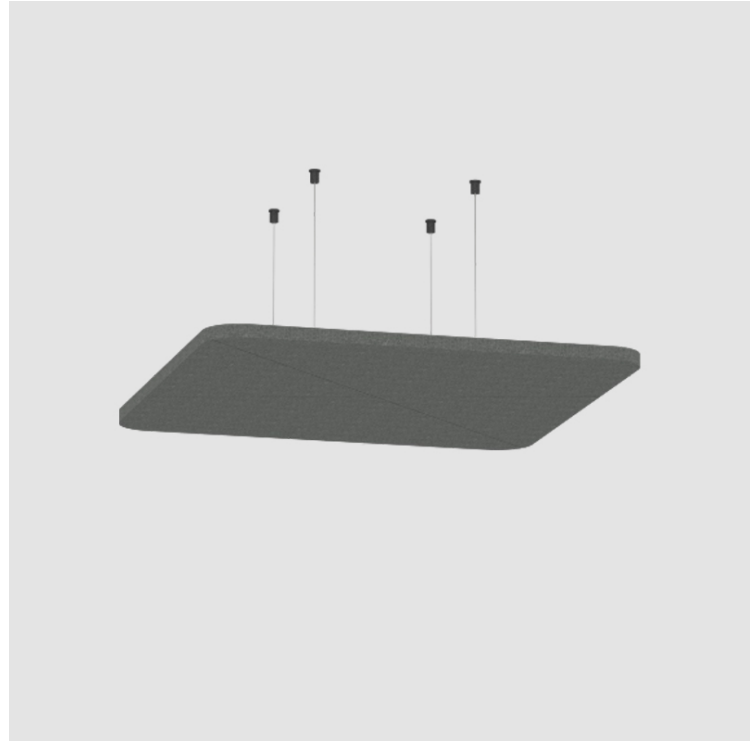

GENERAL

Series: Quantum Acoustic Panel
 Partner: Prolicht
 Division: Architectural
 Installation: Suspension
 Product Type: Acoustic
 Mounting Location: Ceiling

PHYSICAL

Shape: Round
 Length (mm): 800
 Length (in): 31 1/2
 Width (mm): 800
 Width (in): 31 1/2
 Height (mm): 24
 Height (in): 15/16

Fixture Material: Aluminum

Primary Material: Acoustic

Cable Details: 2000mm / 6000mm Transparent Cable

RATINGS AND CERTIFICATIONS

Certified By: CSA Certified to UL and CSA Standards

IP rating: IP20

QUANTUM ACOUSTIC PANEL SUSPENSION