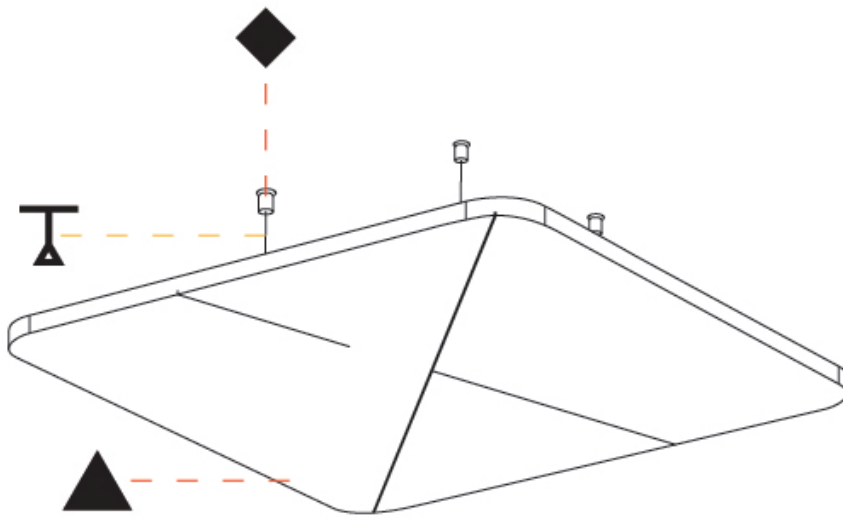

QUANTUM ACOUSTIC PANEL SUSPENSION

A300707-

PROJECT

TYPE

SPECIFIER

QUANTITY

DATE