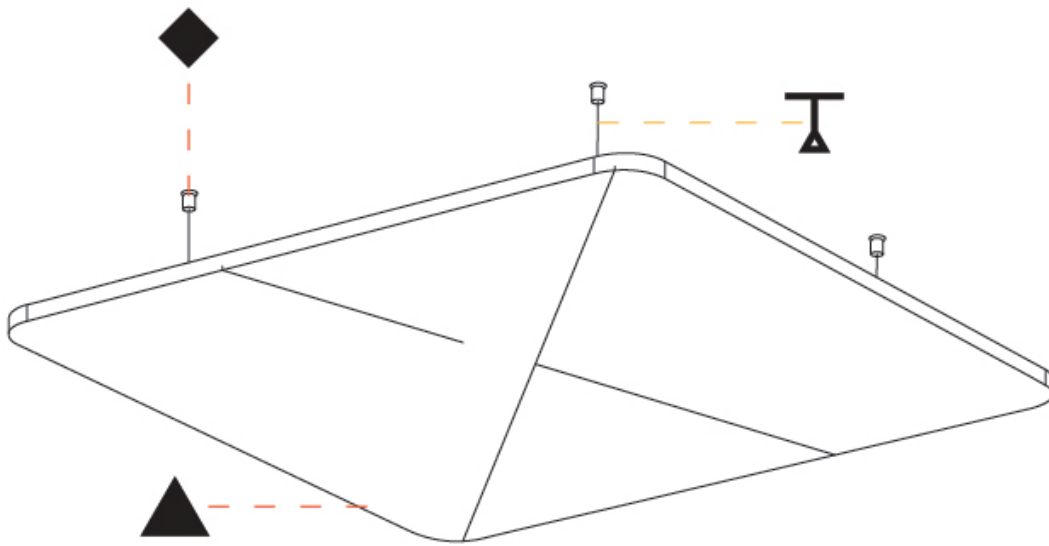

QUANTUM ACOUSTIC PANEL SUSPENSION

A300708-

PROJECT	_____
TYPE	_____
SPECIFIER	_____
QUANTITY	_____
DATE	_____

A