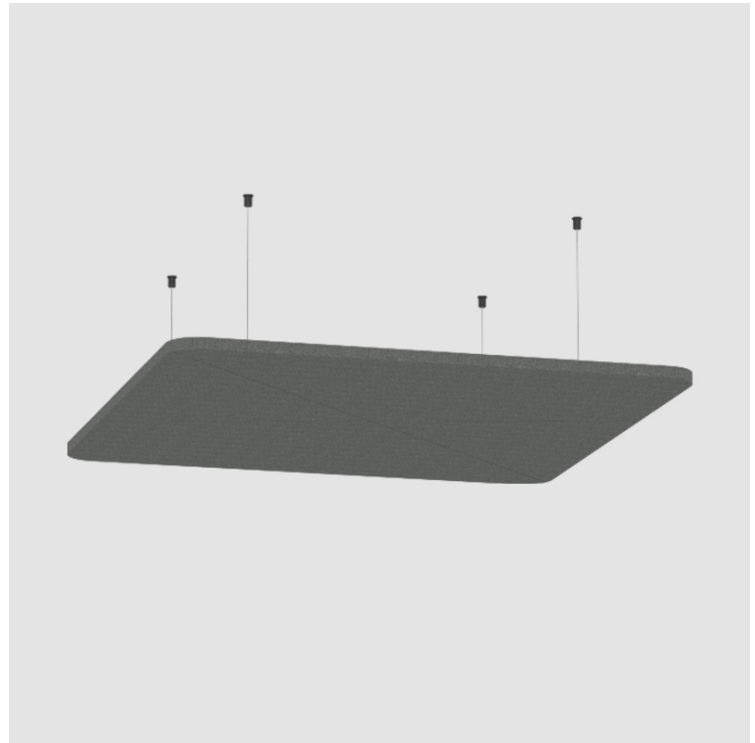

PROJECT	_____
TYPE	_____
SPECIFIER	_____
QUANTITY	_____
DATE	_____

QUANTUM ACOUSTIC PANEL SUSPENSION

A300708-

base number	Finishes (Diamond)	Acoustic Options	Cable Length

1. To build a product code in our configurator select the specify button on the base model # product page
2. To build a manual product code on this datasheet choose from the options listed below in blue font and add the suffix to the base model #

GENERAL

Series: Quantum Acoustic Panel
Partner: Prolicht
Division: Architectural
Installation: Suspension
Product Type: Acoustic
Mounting Location: Ceiling

PHYSICAL

Shape: Round
Length (mm): 1100
Length (in): 43 ⁵/₁₆
Width (mm): 1100
Width (in): 43 ⁵/₁₆
Height (mm): 24
Height (in): 15/16
Fixture Finish: SSR / BKV / CWI / CRY / HAB / UFT / ITA / RUA / FTG / MYG / LOD / PUS / FRO / FUP / KIA / POP / BLS / SPG / MEY / GOH / CHC / COM / ABZ / JAG / OBR / MOS / ROR
Acoustic Finish: SFW / CYW / SEE / SYN / MTS / PMB / TTN / CYB / STO / DPE / BES / SHB / ARE / ANE / VRD / CRF
Fixture Material: Aluminum
Primary Material: Acoustic
Cable Details: 2000mm / 6000mm Transparent Cable

RATINGS AND CERTIFICATIONS

Certified By: CSA Certified to UL and CSA Standards
IP rating: IP20