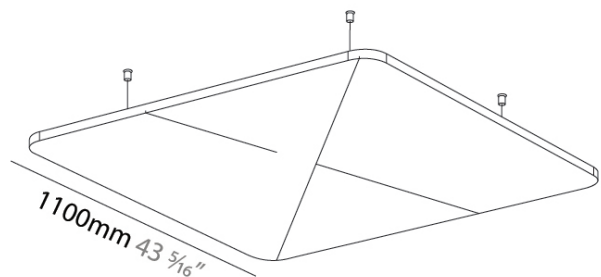

PROJECT	_____
TYPE	_____
SPECIFIER	_____
QUANTITY	_____
DATE	_____

QUANTUM ACOUSTIC PANEL SUSPENSION

A300708-

base number	Finishes (Diamond)	Acoustic Options	Cable Length

1. To build a product code in our configurator select the specify button on the base model # product page
2. To build a manual product code on this datasheet choose from the options listed below in blue font and add the suffix to the base model #

GENERAL

Series: Quantum Acoustic Panel
Partner: Prolicht
Division: Architectural
Installation: Suspension
Product Type: Acoustic
Mounting Location: Ceiling

PHYSICAL

Shape: Round
Length (mm): 1100
Length (in): 43 ⁵/₁₆
Width (mm): 1100
Width (in): 43 ⁵/₁₆
Height (mm): 24
Height (in): 15/16
Fixture Finish: SSR / BKV / CWI / CRY / HAB / UFT / ITA / RUA / FTG / MYG / LOD / PUS / FRO / FUP / KIA / POP / BLS / SPG / MEY / GOH / CHC / COM / ABZ / JAG / OBR / MOS / ROR
Acoustic Finish: SFW / CYW / SEE / SYN / MTS / PMB / TTN / CYB / STO / DPE / BES / SHB / ARE / ANE / VRD / CRF
Fixture Material: Aluminum
Primary Material: Acoustic
Cable Details: 2000mm / 6000mm Transparent Cable

RATINGS AND CERTIFICATIONS

Certified By: CSA Certified to UL and CSA Standards
IP rating: IP20