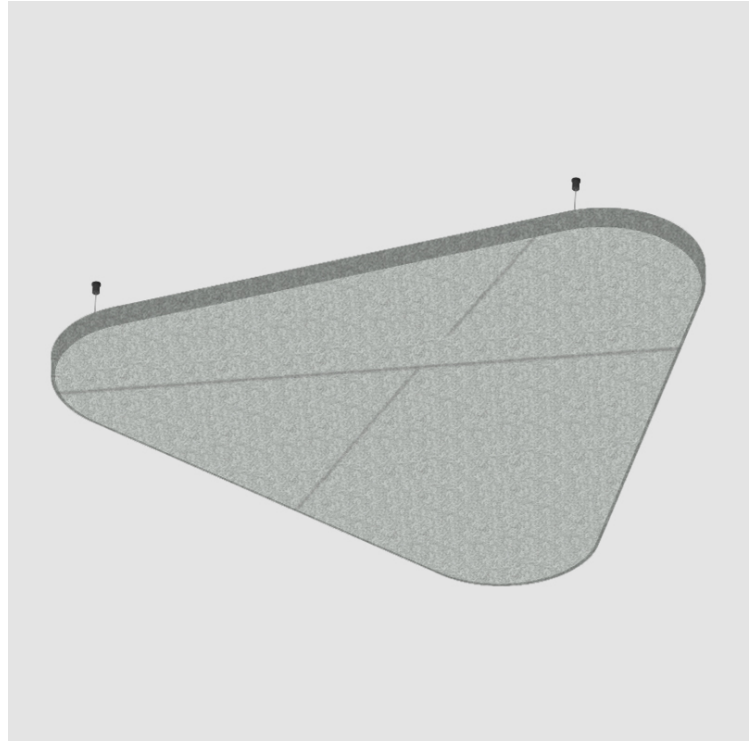

PROJECT	_____
TYPE	_____
SPECIFIER	_____
QUANTITY	_____
DATE	_____

VICTORY ACOUSTIC PANEL SUSPENSION

A300709-

base number	Finishes (Diamond)	Acoustic Options	Cable Length

1. To build a product code in our configurator select the specify button on the base model # product page
2. To build a manual product code on this datasheet choose from the options listed below in blue font and add the suffix to the base model #

GENERAL

Series: Victory Acoustic Panel
Partner: Prolicht
Division: Architectural
Installation: Suspension
Product Type: Acoustic
Mounting Location: Ceiling

PHYSICAL

Shape: Round
Length (mm): 496
Length (in): 19 11/16
Width (mm): 448
Width (in): 17 5/8
Height (mm): 24
Height (in): 15/16
Fixture Finish: SSR / BKV / CWI / CRY / HAB / UFT / ITA / RUA / FTG / MYG / LOD / PUS / FRO / FUP / KIA / POP / BLS / SPG / MEY / GOH / CHC / COM / ABZ / JAG / OBR / MOS / ROR
Acoustic Finish: SFW / CYW / SEE / SYN / MTS / PMB / TTN / CYB / STO / DPE / BES / SHB / ARE / ANE / VRD / CRF
Fixture Material: Aluminum
Primary Material: Acoustic
Cable Details: 2000mm / 6000mm Transparent Cable

RATINGS AND CERTIFICATIONS

Certified By: CSA Certified to UL and CSA Standards
IP rating: IP20