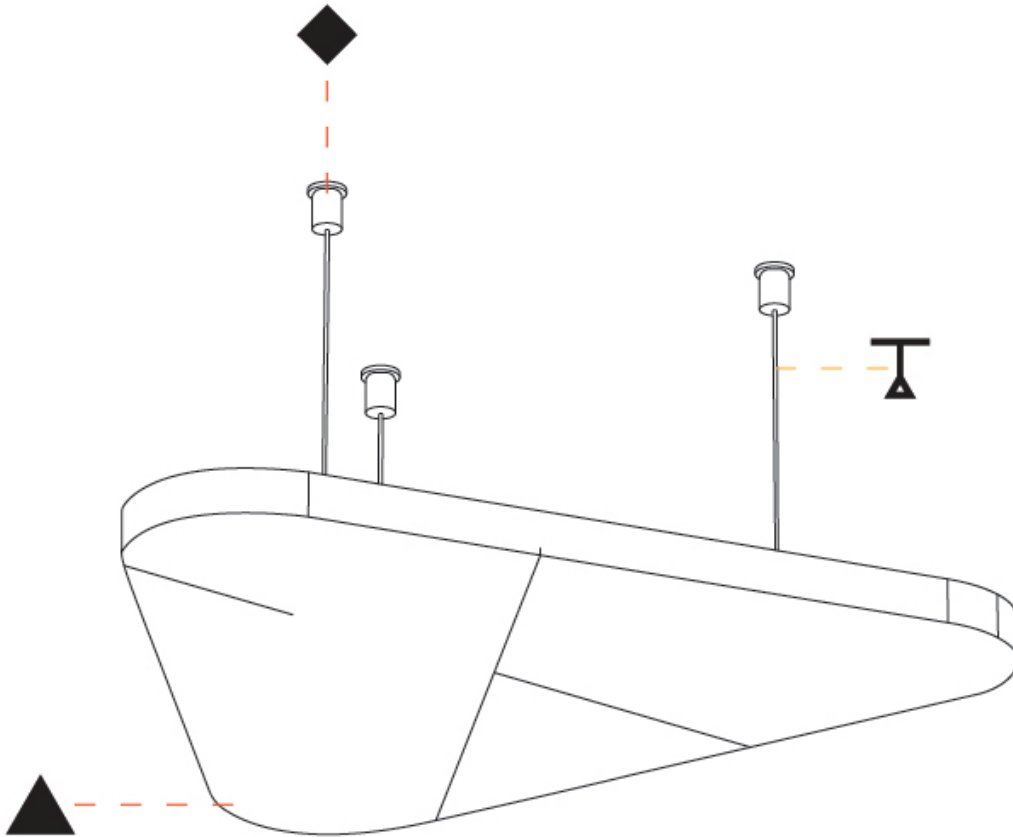

VICTORY ACOUSTIC PANEL SUSPENSION

A300709-

PROJECT	_____
TYPE	_____
SPECIFIER	_____
QUANTITY	_____
DATE	_____

A