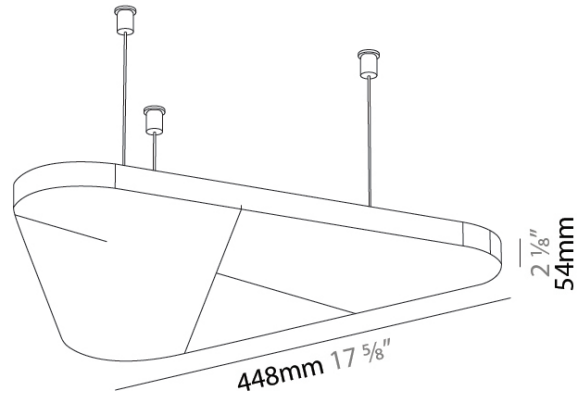

PROJECT	_____
TYPE	_____
SPECIFIER	_____
QUANTITY	_____
DATE	_____

VICTORY ACOUSTIC PANEL SUSPENSION

A300709-

base number	Finishes (Diamond)	Acoustic Options	Cable Length

1. To build a product code in our configurator select the specify button on the base model # product page
2. To build a manual product code on this datasheet choose from the options listed below in blue font and add the suffix to the base model #

GENERAL

Series: Victory Acoustic Panel
Partner: Prolicht
Division: Architectural
Installation: Suspension
Product Type: Acoustic
Mounting Location: Ceiling

PHYSICAL

Shape: Round
Length (mm): 496
Length (in): 19 11/16
Width (mm): 448
Width (in): 17 5/8
Height (mm): 24
Height (in): 15/16
Fixture Finish: SSR / BKV / CWI / CRY / HAB / UFT / ITA / RUA / FTG / MYG / LOD / PUS / FRO / FUP / KIA / POP / BLS / SPG / MEY / GOH / CHC / COM / ABZ / JAG / OBR / MOS / ROR
Acoustic Finish: SFW / CYW / SEE / SYN / MTS / PMB / TTN / CYB / STO / DPE / BES / SHB / ARE / ANE / VRD / CRF
Fixture Material: Aluminum
Primary Material: Acoustic
Cable Details: 2000mm / 6000mm Transparent Cable

RATINGS AND CERTIFICATIONS

Certified By: CSA Certified to UL and CSA Standards
IP rating: IP20