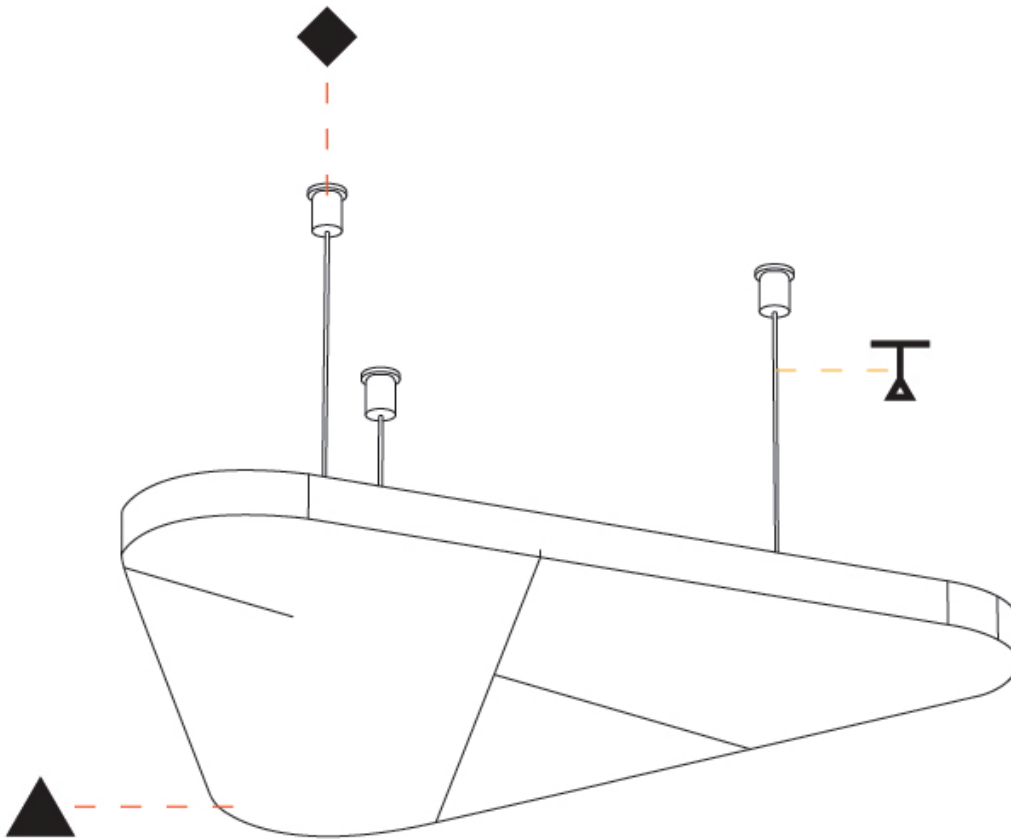

VICTORY ACOUSTIC PANEL SUSPENSION

A300709-

PROJECT	_____
TYPE	_____
SPECIFIER	_____
QUANTITY	_____
DATE	_____

A