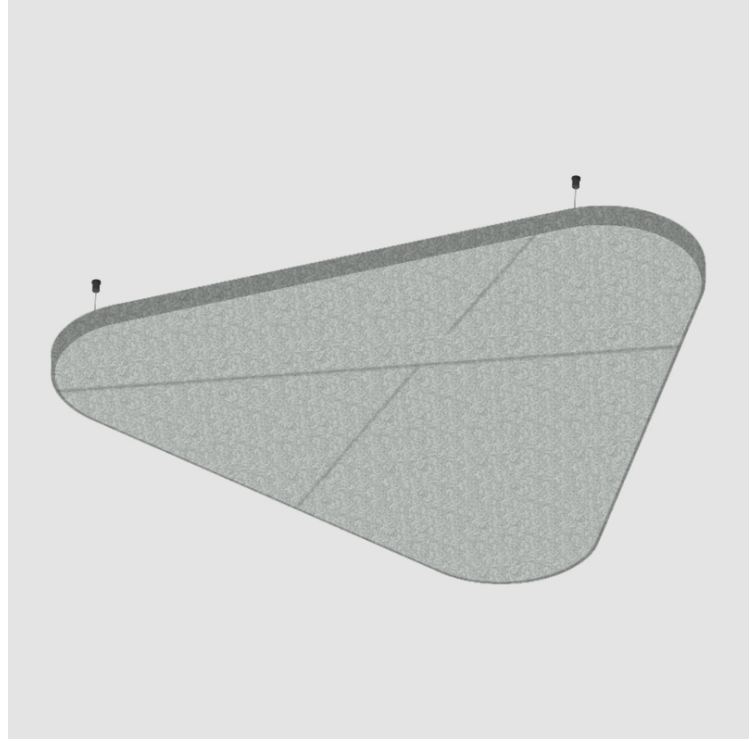

PROJECT	_____
TYPE	_____
SPECIFIER	_____
QUANTITY	_____
DATE	_____

VICTORY ACOUSTIC PANEL SUSPENSION

A300709-

base number	Finishes (Diamond)	Acoustic Options	Cable Length

1. To build a product code in our configurator select the specify button on the base model # product page
2. To build a manual product code on this datasheet choose from the options listed below in blue font and add the suffix to the base model #

GENERAL

Series: Victory Acoustic Panel
Partner: Prolicht
Division: Architectural
Installation: Suspension
Product Type: Acoustic
Mounting Location: Ceiling

PHYSICAL

Shape: Round
Length (mm): 496
Length (in): 19 11/16
Width (mm): 448
Width (in): 17 5/8
Height (mm): 24
Height (in): 15/16
Fixture Finish: SSR / BKV / CWI / CRY / HAB / UFT / ITA / RUA / FTG / MYG / LOD / PUS / FRO / FUP / KIA / POP / BLS / SPG / MEY / GOH / CHC / COM / ABZ / JAG / OBR / MOS / ROR
Acoustic Finish: SFW / CYW / SEE / SYN / MTS / PMB / TTN / CYB / STO / DPE / BES / SHB / ARE / ANE / VRD / CRF
Fixture Material: Aluminum
Primary Material: Acoustic
Cable Details: 2000mm / 6000mm Transparent Cable

RATINGS AND CERTIFICATIONS

Certified By: CSA Certified to UL and CSA Standards
IP rating: IP20