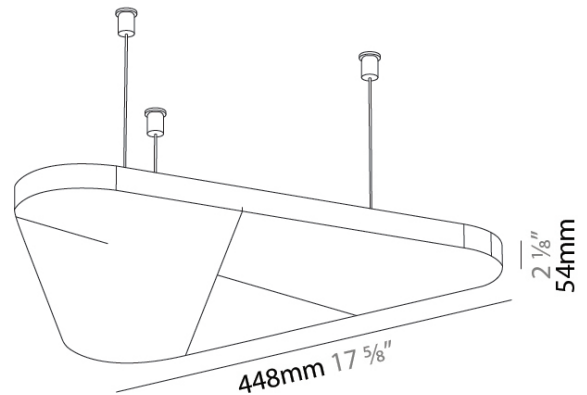

PROJECT	_____
TYPE	_____
SPECIFIER	_____
QUANTITY	_____
DATE	_____

VICTORY ACOUSTIC PANEL SUSPENSION

A300709-

base number	Finishes (Diamond)	Acoustic Options	Cable Length

1. To build a product code in our configurator select the specify button on the base model # product page
2. To build a manual product code on this datasheet choose from the options listed below in blue font and add the suffix to the base model #

GENERAL

Series: Victory Acoustic Panel
Partner: Prolicht
Division: Architectural
Installation: Suspension
Product Type: Acoustic
Mounting Location: Ceiling

PHYSICAL

Shape: Round
Length (mm): 496
Length (in): 19 11/16
Width (mm): 448
Width (in): 17 5/8
Height (mm): 24
Height (in): 15/16
Fixture Finish: SSR / BKV / CWI / CRY / HAB / UFT / ITA / RUA / FTG / MYG / LOD / PUS / FRO / FUP / KIA / POP / BLS / SPG / MEY / GOH / CHC / COM / ABZ / JAG / OBR / MOS / ROR
Acoustic Finish: SFW / CYW / SEE / SYN / MTS / PMB / TTN / CYB / STO / DPE / BES / SHB / ARE / ANE / VRD / CRF
Fixture Material: Aluminum
Primary Material: Acoustic
Cable Details: 2000mm / 6000mm Transparent Cable

RATINGS AND CERTIFICATIONS

Certified By: CSA Certified to UL and CSA Standards
IP rating: IP20