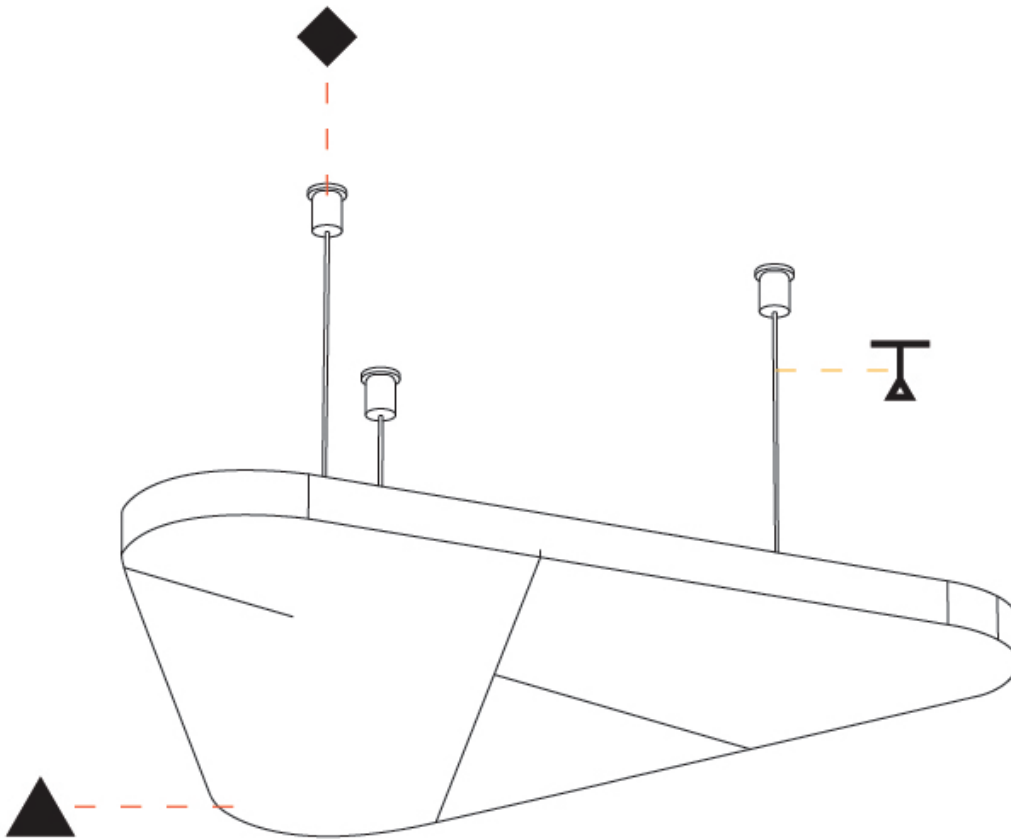

VICTORY ACOUSTIC PANEL SUSPENSION

A300709-

PROJECT _____

TYPE _____

SPECIFIER _____

QUANTITY _____

DATE _____

A