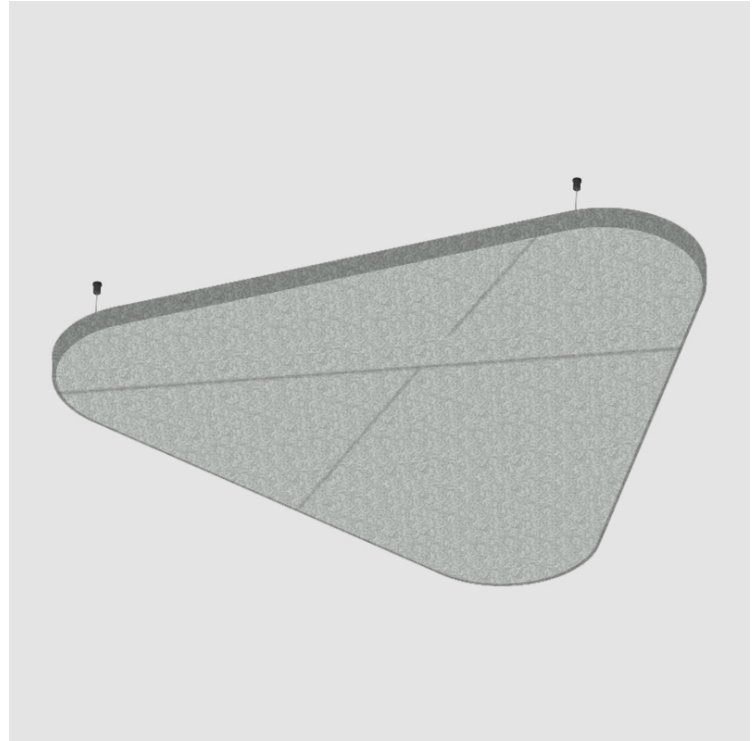

PROJECT	_____
TYPE	_____
SPECIFIER	_____
QUANTITY	_____
DATE	_____

VICTORY ACOUSTIC PANEL SUSPENSION

A300709-

base number	Finishes (Diamond)	Acoustic Options	Cable Length

1. To build a product code in our configurator select the specify button on the base model # product page
2. To build a manual product code on this datasheet choose from the options listed below in blue font and add the suffix to the base model #

GENERAL

Series: Victory Acoustic Panel
Partner: Prolicht
Division: Architectural
Installation: Suspension
Product Type: Acoustic
Mounting Location: Ceiling

PHYSICAL

Shape: Round
Length (mm): 496
Length (in): 19 11/16
Width (mm): 448
Width (in): 17 5/8
Height (mm): 24
Height (in): 15/16
Fixture Finish: SSR / BKV / CWI / CRY / HAB / UFT / ITA / RUA / FTG / MYG / LOD / PUS / FRO / FUP / KIA / POP / BLS / SPG / MEY / GOH / CHC / COM / ABZ / JAG / OBR / MOS / ROR
Acoustic Finish: SFW / CYW / SEE / SYN / MTS / PMB / TTN / CYB / STO / DPE / BES / SHB / ARE / ANE / VRD / CRF
Fixture Material: Aluminum
Primary Material: Acoustic
Cable Details: 2000mm / 6000mm Transparent Cable

RATINGS AND CERTIFICATIONS

Certified By: CSA Certified to UL and CSA Standards
IP rating: IP20