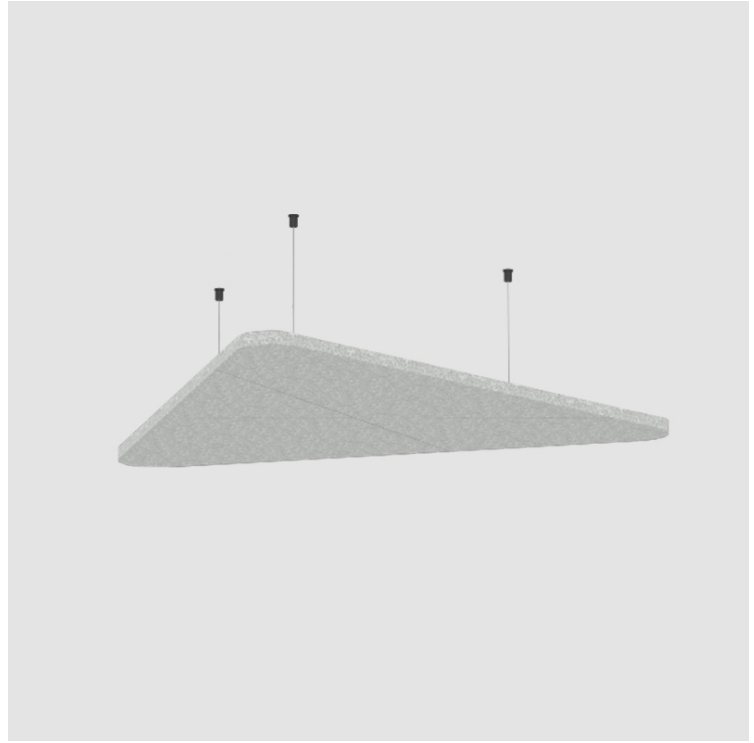

PROJECT	_____
TYPE	_____
SPECIFIER	_____
QUANTITY	_____
DATE	_____

VICTORY ACOUSTIC PANEL SUSPENSION

A300710-

base number	Finishes (Diamond)	Acoustic Options	Cable Length

1. To build a product code in our configurator select the specify button on the base model # product page
2. To build a manual product code on this datasheet choose from the options listed below in blue font and add the suffix to the base model #

GENERAL

Series: Victory Acoustic Panel
Partner: Prolicht
Division: Architectural
Installation: Suspension
Product Type: Acoustic
Mounting Location: Ceiling

PHYSICAL

Shape: Round
Length (mm): 792
Length (in): 31 1/2
Width (mm): 704
Width (in): 27 11/16
Height (mm): 24
Height (in): 15/16

Fixture Finish: SSR / BKV / CWI / CRY / HAB / UFT / ITA / RUA / FTG / MYG / LOD / PUS / FRO / FUP / KIA / POP / BLS / SPG / MEY / GOH / CHC / COM / ABZ / JAG / OBR / MOS / ROR

Acoustic Finish: SFW / CYW / SEE / SYN / MTS / PMB / TTN / CYB / STO / DPE / BES / SHB / ARE / ANE / VRD / CRF

Fixture Material: Aluminum

Primary Material: Acoustic

Cable Details: 2000mm / 6000mm Transparent Cable

RATINGS AND CERTIFICATIONS

Certified By: CSA Certified to UL and CSA Standards

IP rating: IP20