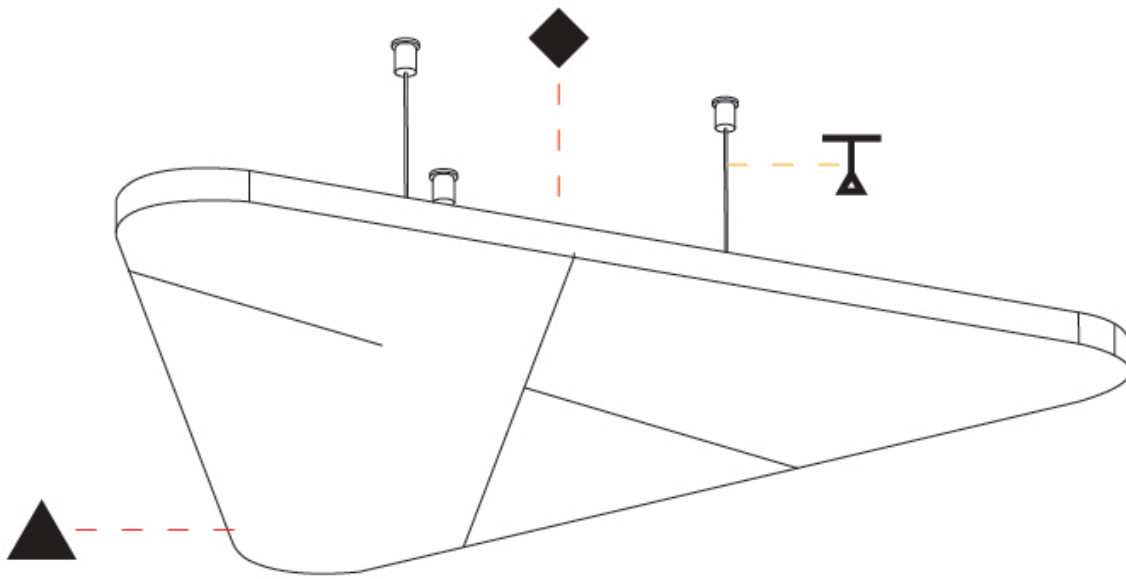

VICTORY ACOUSTIC PANEL SUSPENSION

A300710-

PROJECT	_____
TYPE	_____
SPECIFIER	_____
QUANTITY	_____
DATE	_____

A