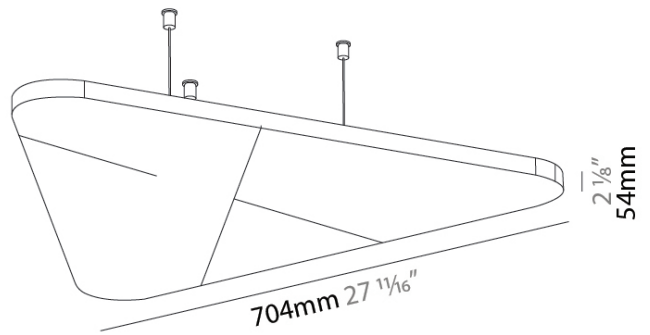

PROJECT	_____
TYPE	_____
SPECIFIER	_____
QUANTITY	_____
DATE	_____

VICTORY ACOUSTIC PANEL SUSPENSION

A300710-

base number	Finishes (Diamond)	Acoustic Options	Cable Length

1. To build a product code in our configurator select the specify button on the base model # product page
2. To build a manual product code on this datasheet choose from the options listed below in blue font and add the suffix to the base model #

GENERAL

Series: Victory Acoustic Panel
Partner: Prolicht
Division: Architectural
Installation: Suspension
Product Type: Acoustic
Mounting Location: Ceiling

PHYSICAL

Shape: Round
Length (mm): 792
Length (in): 31 1/2
Width (mm): 704
Width (in): 27 11/16
Height (mm): 24
Height (in): 15/16

Fixture Finish: SSR / BKV / CWI / CRY / HAB / UFT / ITA / RUA / FTG / MYG / LOD / PUS / FRO / FUP / KIA / POP / BLS / SPG / MEY / GOH / CHC / COM / ABZ / JAG / OBR / MOS / ROR

Acoustic Finish: SFW / CYW / SEE / SYN / MTS / PMB / TTN / CYB / STO / DPE / BES / SHB / ARE / ANE / VRD / CRF

Fixture Material: Aluminum

Primary Material: Acoustic

Cable Details: 2000mm / 6000mm Transparent Cable

RATINGS AND CERTIFICATIONS

Certified By: CSA Certified to UL and CSA Standards

IP rating: IP20