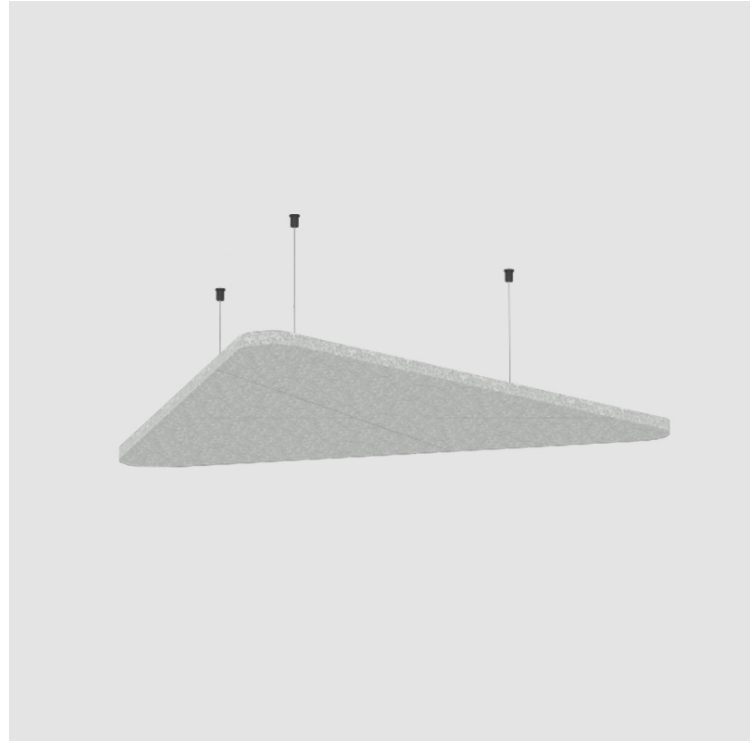

PROJECT	_____
TYPE	_____
SPECIFIER	_____
QUANTITY	_____
DATE	_____

VICTORY ACOUSTIC PANEL SUSPENSION

A300710-

base number	Finishes (Diamond)	Acoustic Options	Cable Length

1. To build a product code in our configurator select the specify button on the base model # product page
2. To build a manual product code on this datasheet choose from the options listed below in blue font and add the suffix to the base model #

GENERAL

Series: Victory Acoustic Panel
Partner: Prolicht
Division: Architectural
Installation: Suspension
Product Type: Acoustic
Mounting Location: Ceiling

PHYSICAL

Shape: Round
Length (mm): 792
Length (in): 31 1/2
Width (mm): 704
Width (in): 27 11/16
Height (mm): 24
Height (in): 15/16

Fixture Finish: SSR / BKV / CWI / CRY / HAB / UFT / ITA / RUA / FTG / MYG / LOD / PUS / FRO / FUP / KIA / POP / BLS / SPG / MEY / GOH / CHC / COM / ABZ / JAG / OBR / MOS / ROR

Acoustic Finish: SFW / CYW / SEE / SYN / MTS / PMB / TTN / CYB / STO / DPE / BES / SHB / ARE / ANE / VRD / CRF

Fixture Material: Aluminum

Primary Material: Acoustic

Cable Details: 2000mm / 6000mm Transparent Cable

RATINGS AND CERTIFICATIONS

Certified By: CSA Certified to UL and CSA Standards

IP rating: IP20