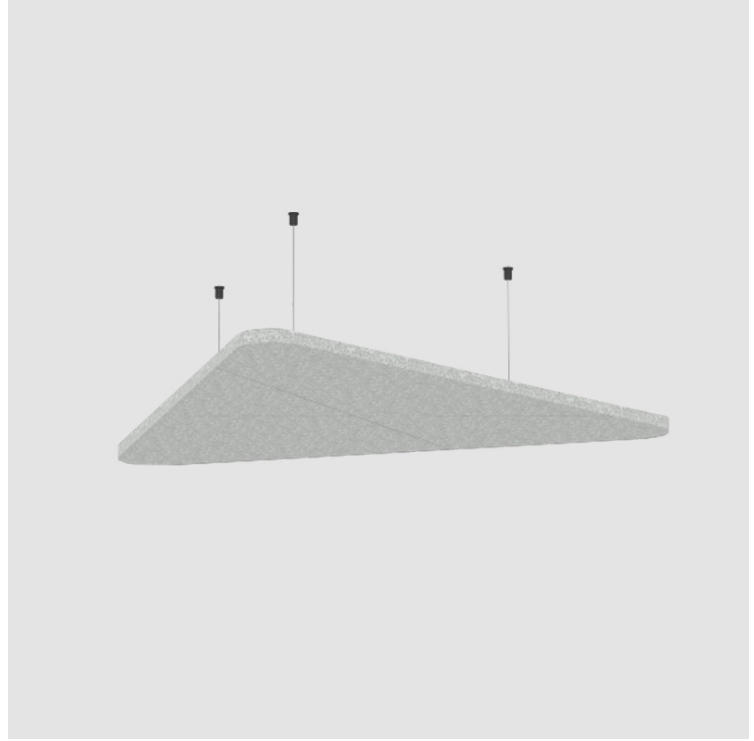

PROJECT	_____
TYPE	_____
SPECIFIER	_____
QUANTITY	_____
DATE	_____

VICTORY ACOUSTIC PANEL SUSPENSION

A300710-

base number	Finishes (Diamond)	Acoustic Options	Cable Length

1. To build a product code in our configurator select the specify button on the base model # product page
2. To build a manual product code on this datasheet choose from the options listed below in blue font and add the suffix to the base model #

GENERAL

Series: Victory Acoustic Panel
Partner: Prolicht
Division: Architectural
Installation: Suspension
Product Type: Acoustic
Mounting Location: Ceiling

PHYSICAL

Shape: Round
Length (mm): 792
Length (in): 31 1/2
Width (mm): 704
Width (in): 27 11/16
Height (mm): 24
Height (in): 15/16

Fixture Finish: SSR / BKV / CWI / CRY / HAB / UFT / ITA / RUA / FTG / MYG / LOD / PUS / FRO / FUP / KIA / POP / BLS / SPG / MEY / GOH / CHC / COM / ABZ / JAG / OBR / MOS / ROR

Acoustic Finish: SFW / CYW / SEE / SYN / MTS / PMB / TTN / CYB / STO / DPE / BES / SHB / ARE / ANE / VRD / CRF

Fixture Material: Aluminum

Primary Material: Acoustic

Cable Details: 2000mm / 6000mm Transparent Cable

RATINGS AND CERTIFICATIONS

Certified By: CSA Certified to UL and CSA Standards

IP rating: IP20