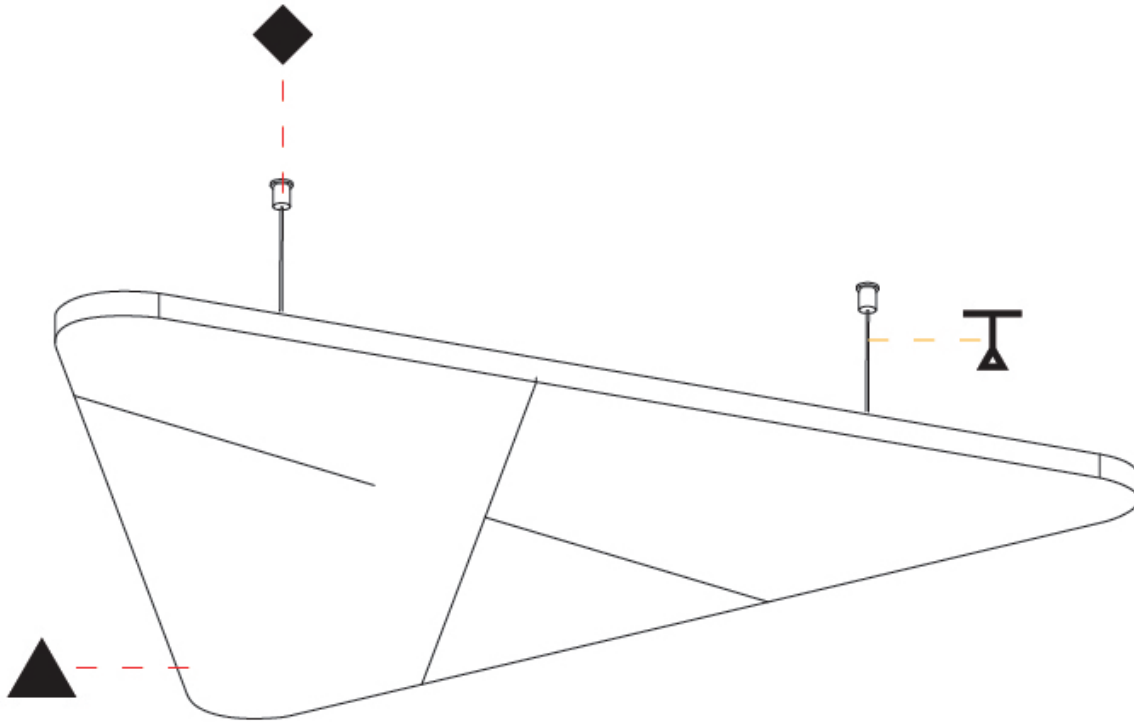

VICTORY ACOUSTIC PANEL SUSPENSION

A300711-

PROJECT _____

TYPE _____

SPECIFIER _____

QUANTITY _____

DATE _____

A