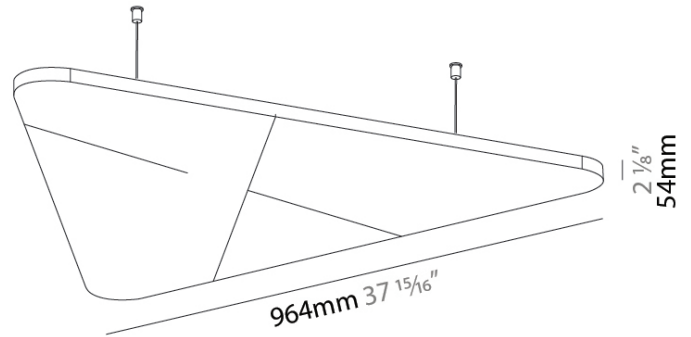

PROJECT	_____
TYPE	_____
SPECIFIER	_____
QUANTITY	_____
DATE	_____

VICTORY ACOUSTIC PANEL SUSPENSION

A300711-

base number	Finishes (Diamond)	Acoustic Options	Cable Length

1. To build a product code in our configurator select the specify button on the base model # product page
2. To build a manual product code on this datasheet choose from the options listed below in blue font and add the suffix to the base model #

GENERAL

Series: Victory Acoustic Panel
Partner: Prolicht
Division: Architectural
Installation: Suspension
Product Type: Acoustic
Mounting Location: Ceiling

PHYSICAL

Shape: Round
Length (mm): 1092
Length (in): 43 ⁵/₁₆
Width (mm): 964
Width (in): 37 ¹⁵/₁₆
Height (mm): 24
Height (in): 15/16
Fixture Finish: SSR / BKV / CWI / CRY / HAB / UFT / ITA / RUA / FTG / MYG / LOD / PUS / FRO / FUP / KIA / POP / BLS / SPG / MEY / GOH / CHC / COM / ABZ / JAG / OBR / MOS / ROR
Acoustic Finish: SFW / CYW / SEE / SYN / MTS / PMB / TTN / CYB / STO / DPE / BES / SHB / ARE / ANE / VRD / CRF
Fixture Material: Aluminum
Primary Material: Acoustic
Cable Details: 2000mm / 6000mm Transparent Cable

RATINGS AND CERTIFICATIONS

Certified By: CSA Certified to UL and CSA Standards
IP rating: IP20