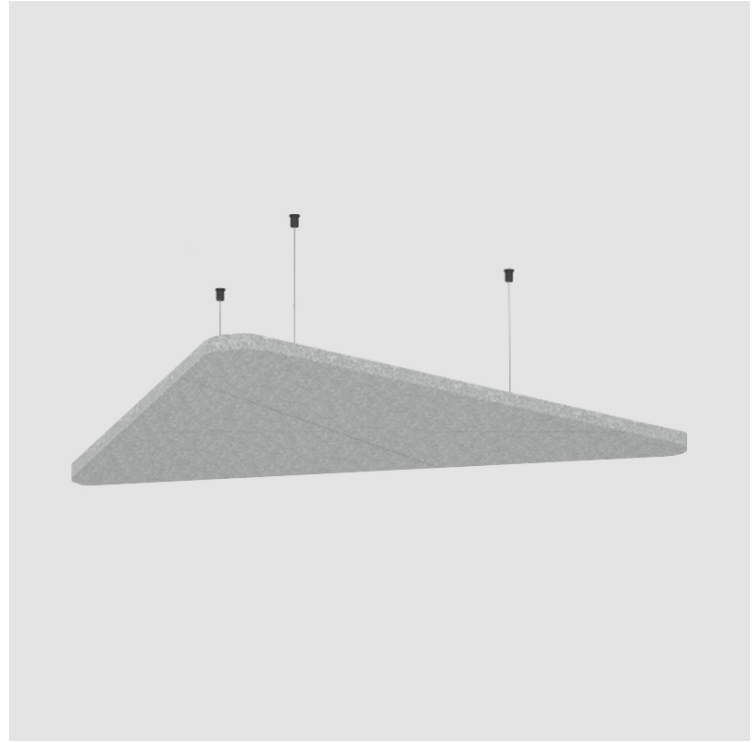

PROJECT	_____
TYPE	_____
SPECIFIER	_____
QUANTITY	_____
DATE	_____

VICTORY ACOUSTIC PANEL SUSPENSION

A300711-

base number	Finishes (Diamond)	Acoustic Options	Cable Length

1. To build a product code in our configurator select the specify button on the base model # product page
2. To build a manual product code on this datasheet choose from the options listed below in blue font and add the suffix to the base model #

GENERAL

Series: Victory Acoustic Panel
Partner: Prolicht
Division: Architectural
Installation: Suspension
Product Type: Acoustic
Mounting Location: Ceiling

PHYSICAL

Shape: Round
Length (mm): 1092
Length (in): 43 ⁵/₁₆
Width (mm): 964
Width (in): 37 ¹⁵/₁₆
Height (mm): 24
Height (in): 15/16
Fixture Finish: SSR / BKV / CWI / CRY / HAB / UFT / ITA / RUA / FTG / MYG / LOD / PUS / FRO / FUP / KIA / POP / BLS / SPG / MEY / GOH / CHC / COM / ABZ / JAG / OBR / MOS / ROR
Acoustic Finish: SFW / CYW / SEE / SYN / MTS / PMB / TTN / CYB / STO / DPE / BES / SHB / ARE / ANE / VRD / CRF
Fixture Material: Aluminum
Primary Material: Acoustic
Cable Details: 2000mm / 6000mm Transparent Cable

RATINGS AND CERTIFICATIONS

Certified By: CSA Certified to UL and CSA Standards
IP rating: IP20