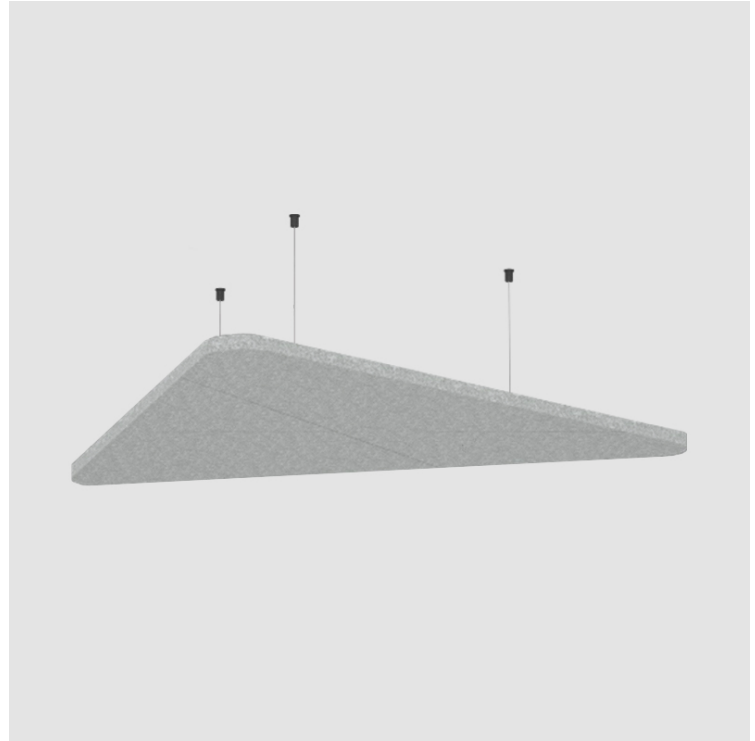

PROJECT	_____
TYPE	_____
SPECIFIER	_____
QUANTITY	_____
DATE	_____

VICTORY ACOUSTIC PANEL SUSPENSION

A300711-

base number	Finishes (Diamond)	Acoustic Options	Cable Length

1. To build a product code in our configurator select the specify button on the base model # product page
2. To build a manual product code on this datasheet choose from the options listed below in blue font and add the suffix to the base model #

GENERAL

Series: Victory Acoustic Panel
Partner: Prolicht
Division: Architectural
Installation: Suspension
Product Type: Acoustic
Mounting Location: Ceiling

PHYSICAL

Shape: Round
Length (mm): 1092
Length (in): 43 ⁵/₁₆
Width (mm): 964
Width (in): 37 ¹⁵/₁₆
Height (mm): 24
Height (in): 15/16

Fixture Finish: SSR / BKV / CWI / CRY / HAB / UFT / ITA / RUA / FTG / MYG / LOD / PUS / FRO / FUP / KIA / POP / BLS / SPG / MEY / GOH / CHC / COM / ABZ / JAG / OBR / MOS / ROR

Acoustic Finish: SFW / CYW / SEE / SYN / MTS / PMB / TTN / CYB / STO / DPE / BES / SHB / ARE / ANE / VRD / CRF

Fixture Material: Aluminum

Primary Material: Acoustic

Cable Details: 2000mm / 6000mm Transparent Cable

RATINGS AND CERTIFICATIONS

Certified By: CSA Certified to UL and CSA Standards

IP rating: IP20