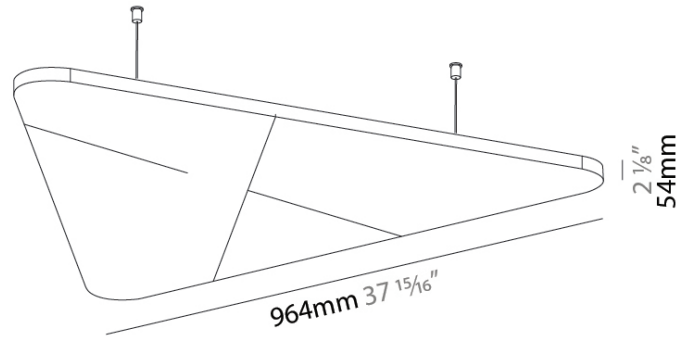

PROJECT	_____
TYPE	_____
SPECIFIER	_____
QUANTITY	_____
DATE	_____

VICTORY ACOUSTIC PANEL SUSPENSION

A300711-

base number	Finishes (Diamond)	Acoustic Options	Cable Length

1. To build a product code in our configurator select the specify button on the base model # product page
2. To build a manual product code on this datasheet choose from the options listed below in blue font and add the suffix to the base model #

GENERAL

Series: Victory Acoustic Panel
Partner: Prolicht
Division: Architectural
Installation: Suspension
Product Type: Acoustic
Mounting Location: Ceiling

PHYSICAL

Shape: Round
Length (mm): 1092
Length (in): 43 ⁵/₁₆
Width (mm): 964
Width (in): 37 ¹⁵/₁₆
Height (mm): 24
Height (in): 15/16
Fixture Finish: SSR / BKV / CWI / CRY / HAB / UFT / ITA / RUA / FTG / MYG / LOD / PUS / FRO / FUP / KIA / POP / BLS / SPG / MEY / GOH / CHC / COM / ABZ / JAG / OBR / MOS / ROR
Acoustic Finish: SFW / CYW / SEE / SYN / MTS / PMB / TTN / CYB / STO / DPE / BES / SHB / ARE / ANE / VRD / CRF
Fixture Material: Aluminum
Primary Material: Acoustic
Cable Details: 2000mm / 6000mm Transparent Cable

RATINGS AND CERTIFICATIONS

Certified By: CSA Certified to UL and CSA Standards
IP rating: IP20