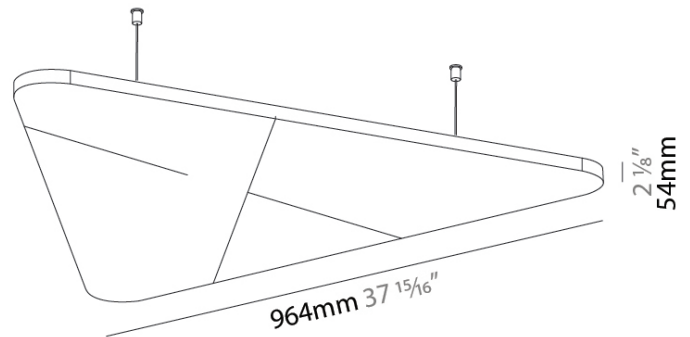

GENERAL

Series: Victory Acoustic Panel
 Partner: Prolicht
 Division: Architectural
 Installation: Suspension
 Product Type: Acoustic
 Mounting Location: Ceiling

PHYSICAL

Shape: Round
 Length (mm): 1092
 Length (in): 43 ⁵/₁₆
 Width (mm): 964
 Width (in): 37 ¹⁵/₁₆
 Height (mm): 24
 Height (in): 15/16

Fixture Material: Aluminum

Primary Material: Acoustic

Cable Details: 2000mm / 6000mm Transparent Cable

RATINGS AND CERTIFICATIONS

Certified By: CSA Certified to UL and CSA Standards

IP rating: IP20

VICTORY ACOUSTIC PANEL SUSPENSION