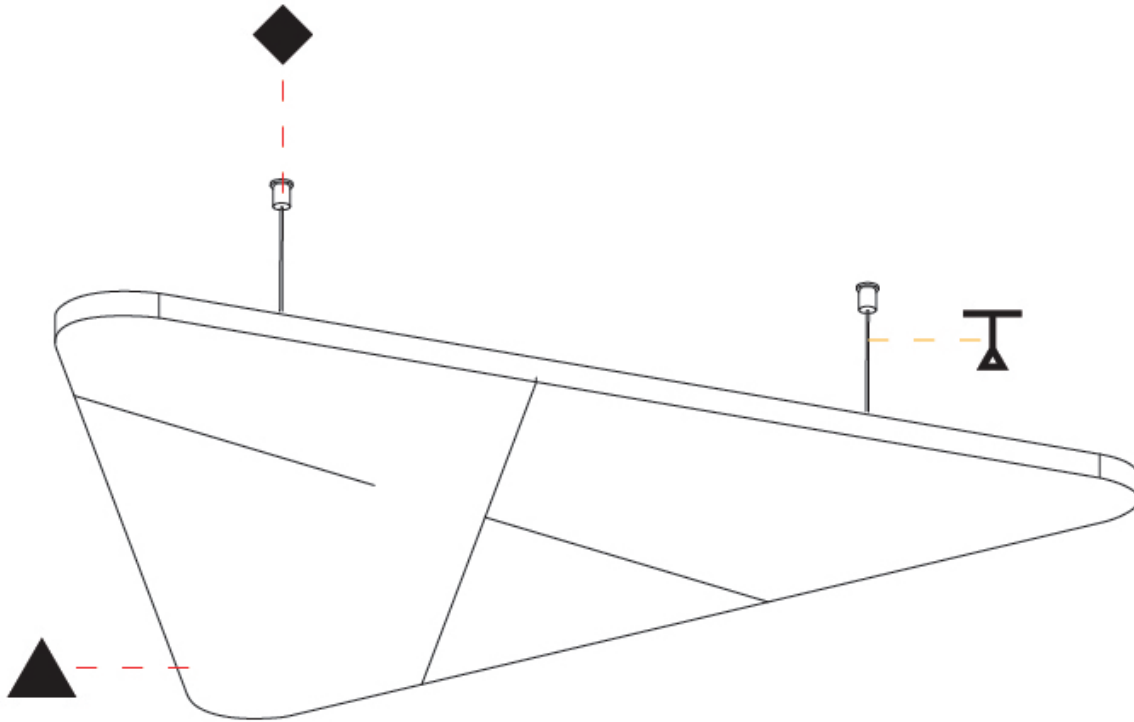

VICTORY ACOUSTIC PANEL SUSPENSION

A300711-

PROJECT

TYPE

SPECIFIER

QUANTITY

DATE

A