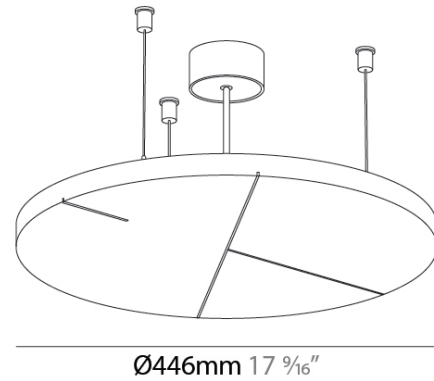

1. To build a product code in our configurator select the specify button on the base model # product page
2. To build a manual product code on this datasheet choose from the options listed below in blue font and add the suffix to the base model #

GENERAL

Series: Glorious Acoustic Light Panel
Brand: Prolicht
Division: Architectural
Mounting Type: Suspension
Mounting Location: Ceiling
Subcategory: Acoustic

PHYSICAL

Shape: Round
Diameter (mm): 446
Diameter (in): 17 ⁹/₁₆
Height (mm): 54
Height (in): 2 ¹/₈
Light Distribution: Indirect
Fixture Finish: SSR / BKV / CWI / CRY / HAB / UFT / ITA / RUA / FTG / MYG / LOD / PUS / FRO / FUP / KIA / POP / BLS / SPG / MEY / GOH / GUM / CHC / COM / ABZ / JAG / OBR / MOS / ROR
Accent Finish: ANC / ASH / BNA / BTC / BZE / CEL / EGG / EVG / FOG / FOS / FST / FUA / IRI / IRO / KHA / LIC / LIM / MER / MSN / MUS / ONX / PEA / PLU / POL / PPY / RAY / ROY / RST / STE / SWD / TAN / TAU
Fixture Material: Aluminum
Cable Details: 2 000mm / 78 3/4" or 6 000mm / 236 1/4" Transparent Cable

ELECTRICAL

Lamp Type: LED (Zhaga Standard)
Input Wattage (W): 10
Total Output Wattage (W): 9.1
Dimming: Non-Dimmable
Driver Included: Yes
Driver Location: Integrated
Driver Type: Constant Current - Universal
Driver Class: Class 2
Input Voltage (V): 120 - 277

LED

Max. Delivered Lumen (lm): 701 / 708 / 730 / 751
Nominal Lumen (lm): 855 / 864 / 890 / 916
CRI: >90 CRI
Lamp Life (hrs): 50000

RATINGS AND CERTIFICATIONS

Certified By: CSA Certified to UL and CSA Standards
IP rating: IP20