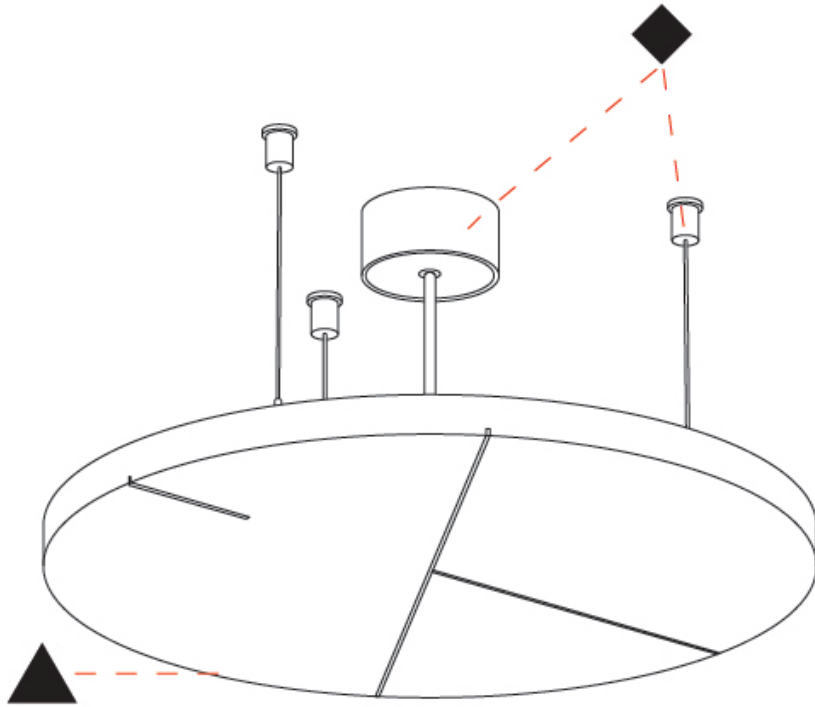

GLORIOUS ACOUSTIC LIGHT PANEL SUSPENSION

A300712-

PROJECT

TYPE

SPECIFIER

QUANTITY

DATE

A