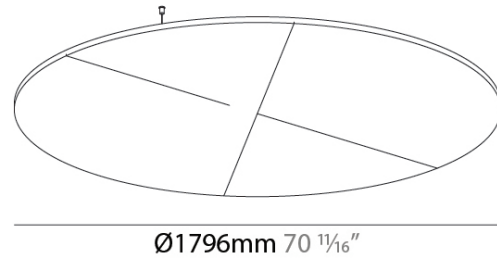

1. To build a product code in our configurator select the specify button on the base model # product page
2. To build a manual product code on this datasheet choose from the options listed below in blue font and add the suffix to the base model #

GENERAL

Series: Glorious Acoustic Light Panel
Partner: Prolicht
Division: Architectural
Installation: Suspension
Product Type: Acoustic
Mounting Location: Ceiling
Light Distribution: Indirect

PHYSICAL

Shape: Round
Diameter (mm): 1796
Diameter (in): 70 11/16
Height (mm): 54
Height (in): 2 1/8
Fixture Finish: SSR / BKV / CWI / CRY / HAB / UFT / ITA / RUA / FTG / MYG / LOD / PUS / FRO / FUP / KIA / POP / BLS / SPG / MEY / GOH / CHC / COM / ABZ / JAG / OBR / MOS / ROR
Acoustic Finish: SFW / CYW / SEE / SYN / MTS / PMB / TTN / CYB / STO / DPE / BES / SHB / ARE / ANE / VRD / CRF
Fixture Material: Aluminum
Primary Material: Acoustic
Cable Details: 2000mm / 78 3/4" or 6000mm / 236 1/4" Transparent Cable

ELECTRICAL

Lamp Type: LED (Zhaga Standard)
Input Wattage (W): 43
Total Output Wattage (W): 39.1
Dimming: Non-Dimmable
Driver Included: Yes
Driver Location: Integrated
Driver Type: Constant Current - Universal
Driver Class: Class 2
Input Voltage (V): 120 - 277

LED

Max. Delivered Lumen (lm): 2156 / 3188 / 3284 / 3379
Nominal Lumen (lm): 3849 / 3888 / 4005 / 4121
CRI: >90 CRI
Lamp Life (hrs): 50000

RATINGS AND CERTIFICATIONS

Certified By: CSA Certified to UL and CSA Standards
IP rating: IP20