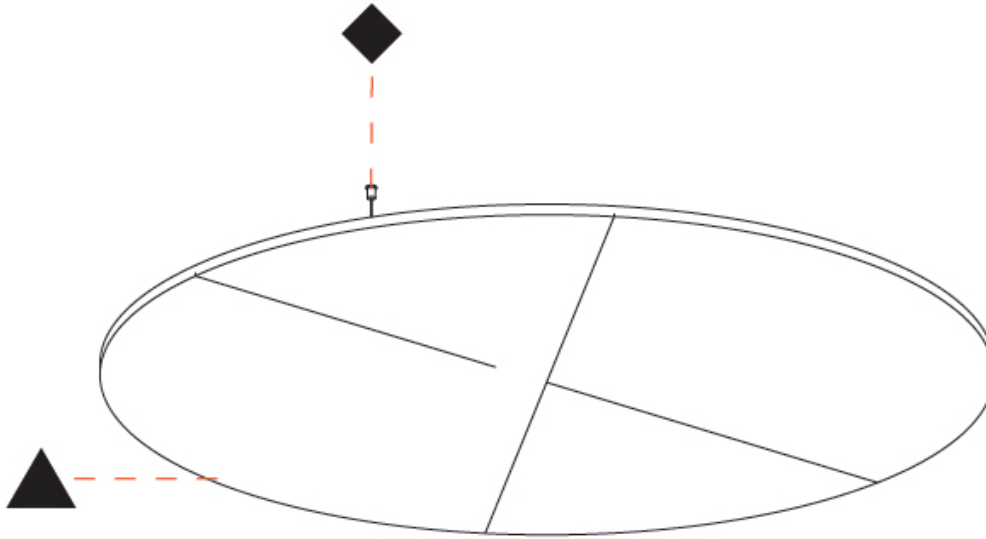

GLORIOUS ACOUSTIC LIGHT PANEL SUSPENSION

A300717-

PROJECT

TYPE

SPECIFIER

QUANTITY

DATE

A