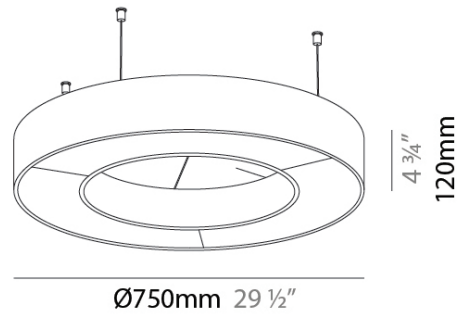

GENERAL

Series: Glorious Acoustic
Brand: Prolicht
Division: Architectural
Mounting Type: Suspension
Mounting Location: Ceiling
Subcategory: Acoustic

PHYSICAL

Shape: Round
Diameter (mm): 750
Diameter (in): 29 1/2
Width (mm): 120
Width (in): 4 3/4
Light Distribution: Direct
Diffuser: PMMA - Opal / Micro-Prism
Fixture Finish: SSR / BKV / CWI / CRY / HAB / UFT / ITA / RUA / FTG / MYG / LOD / PUS / FRO / FUP / KIA / POP / BLS / SPG / MEY / GOH / GUM / CHC / COM / ABZ / JAG / OBR / MOS / ROR
Accent Finish: ANC / ASH / BNA / BTC / BZE / CEL / EGG / EVG / FOG / FOS / FST / FUA / IRI / IRO / KHA / LIC / LIM / MER / MSN / MUS / ONX / PEA / PLU / POL / PPY / RAY / ROY / RST / STE / SWD / TAN / TAU
Fixture Material: Aluminum
Cable Details: 2 000mm / 78 3/4" or 6 000mm / 236 1/4" Transparent Cable

ELECTRICAL

Lamp Type: LED (Zhaga Standard)
Input Wattage (W): 29.4
Total Output Wattage (W): 26.3
Dimming: Tri-Mode (Non-Dimming and Phase Dimming (120Vac only) and 0-10V Dimming)
Driver Included: Yes
Driver Location: Integrated
Driver Type: Constant Current - Universal
Driver Class: Class 2
Input Voltage (V): 120 - 277

LED

Color Temperature (°K): 2700 / 3000 / 3500 / 4000
Max. Delivered Lumen (lm): 2489 / 2577 / 3025 / 2620
Nominal Lumen (lm): 3830 / 3964 / 4655 / 4030
CRI: >90 CRI
Lamp Life (hrs): 50000

RATINGS AND CERTIFICATIONS

Certified By: CSA Certified to UL and CSA Standards
IP rating: IP20