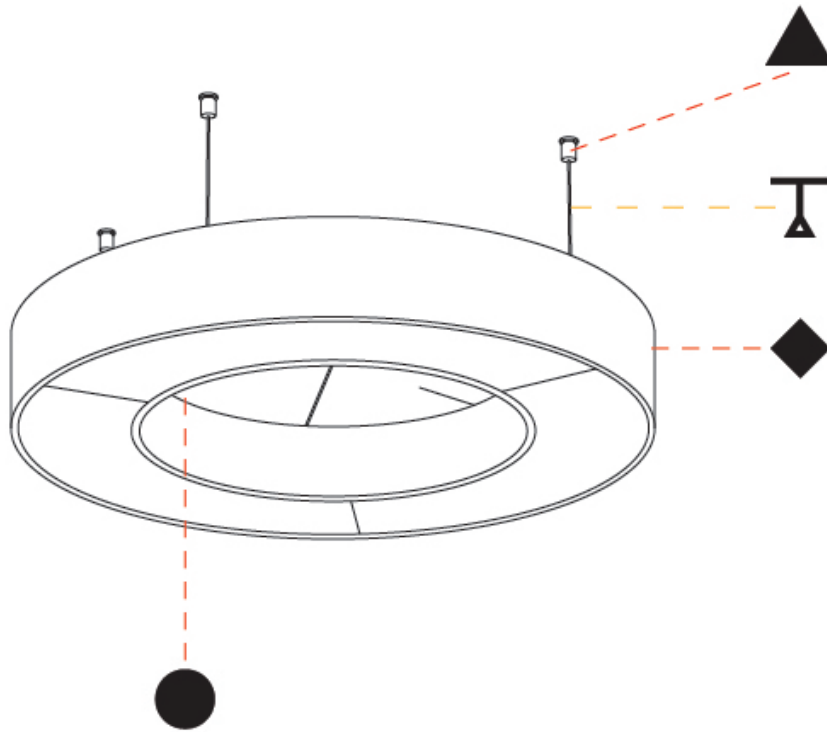

GLORIOUS ACOUSTIC SUSPENSION

A300718-

PROJECT	_____
TYPE	_____
SPECIFIER	_____
QUANTITY	_____
DATE	_____

A