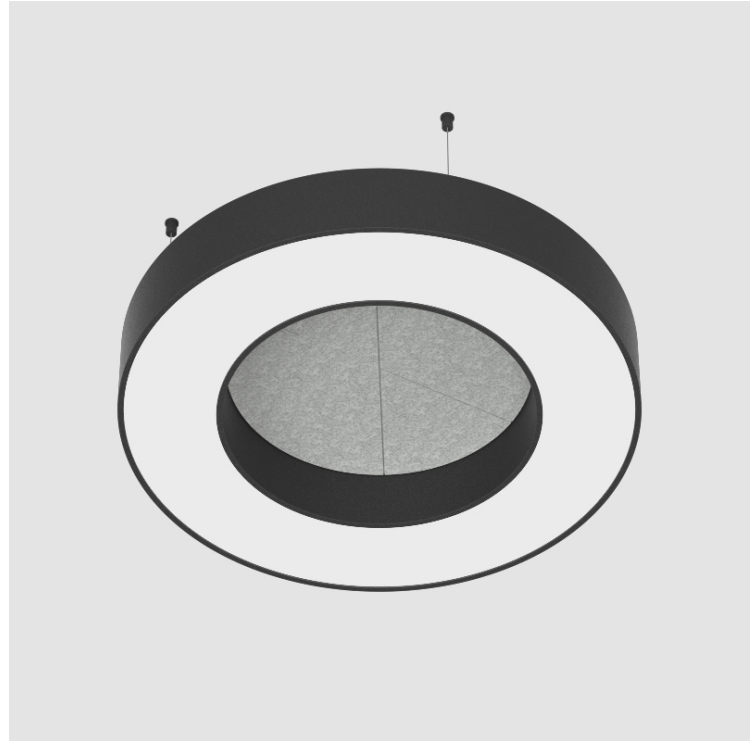

GENERAL

Series: Glorious Acoustic
Brand: Prolicht
Division: Architectural
Mounting Type: Suspension
Mounting Location: Ceiling
Subcategory: Acoustic

PHYSICAL

Shape: Round
Diameter (mm): 750
Diameter (in): 29 1/2
Width (mm): 120
Width (in): 4 3/4
Light Distribution: Direct
Diffuser: PMMA - Opal / Micro-Prism
Fixture Finish: SSR / BKV / CWI / CRY / HAB / UFT / ITA / RUA / FTG / MYG / LOD / PUS / FRO / FUP / KIA / POP / BLS / SPG / MEY / GOH / GUM / CHC / COM / ABZ / JAG / OBR / MOS / ROR
Accent Finish: ANC / ASH / BNA / BTC / BZE / CEL / EGG / EVG / FOG / FOS / FST / FUA / IRI / IRO / KHA / LIC / LIM / MER / MSN / MUS / ONX / PEA / PLU / POL / PPY / RAY / ROY / RST / STE / SWD / TAN / TAU
Fixture Material: Aluminum
Cable Details: 2 000mm / 78 3/4" or 6 000mm / 236 1/4" Transparent Cable

ELECTRICAL

Lamp Type: LED (Zhaga Standard)
Input Wattage (W): 29.4
Total Output Wattage (W): 26.3
Dimming: Tri-Mode (Non-Dimming and Phase Dimming (120Vac only) and 0-10V Dimming)
Driver Included: Yes
Driver Location: Integrated
Driver Type: Constant Current - Universal
Driver Class: Class 2
Input Voltage (V): 120 - 277

LED

Color Temperature (°K): 2700 / 3000 / 3500 / 4000
Max. Delivered Lumen (lm): 2489 / 2577 / 3025 / 2620
Nominal Lumen (lm): 3830 / 3964 / 4655 / 4030
CRI: >90 CRI
Lamp Life (hrs): 50000

RATINGS AND CERTIFICATIONS

Certified By: CSA Certified to UL and CSA Standards
IP rating: IP20