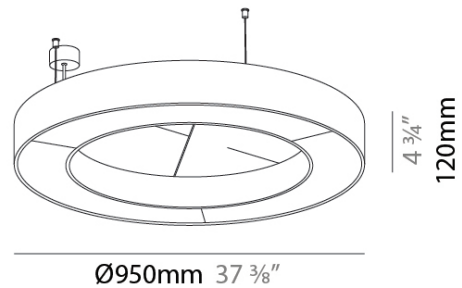

GENERAL

Series: Glorious Acoustic
Brand: Prolicht
Division: Architectural
Mounting Type: Suspension
Mounting Location: Ceiling
Subcategory: Acoustic

PHYSICAL

Shape: Round
Diameter (mm): 950
Diameter (in): 37 3/8
Width (mm): 120
Width (in): 4 3/4
Light Distribution: Direct
Diffuser: PMMA - Opal / Micro-Prism
Fixture Finish: SSR / BKV / CWI / CRY / HAB / UFT / ITA / RUA / FTG / MYG / LOD / PUS / FRO / FUP / KIA / POP / BLS / SPG / MEY / GOH / GUM / CHC / COM / ABZ / JAG / OBR / MOS / ROR
Accent Finish: ANC / ASH / BNA / BTC / BZE / CEL / EGG / EVG / FOG / FOS / FST / FUA / IRI / IRO / KHA / LIC / LIM / MER / MSN / MUS / ONX / PEA / PLU / POL / PPY / RAY / ROY / RST / STE / SWD / TAN / TAU
Fixture Material: Aluminum
Cable Details: 2 000mm / 78 3/4" or 6 000mm / 236 1/4" Transparent Cable

ELECTRICAL

Lamp Type: LED (Zhaga Standard)
Input Wattage (W): 44
Total Output Wattage (W): 40
Dimming: Tri-Mode (Non-Dimming and Phase Dimming (120Vac only) and 0-10V Dimming)
Driver Included: Yes
Driver Location: Integrated
Driver Type: Constant Current - Universal
Driver Class: Class 2
Input Voltage (V): 120 - 277

LED

Color Temperature (°K): 2700 / 3000 / 3500 / 4000
Max. Delivered Lumen (lm): 4947 / 5153 / 6051 / 5239
Nominal Lumen (lm): 5475 / 5946 / 6982 / 6045
CRI: >90 CRI
Lamp Life (hrs): 50000

RATINGS AND CERTIFICATIONS

Certified By: CSA Certified to UL and CSA Standards
IP rating: IP20