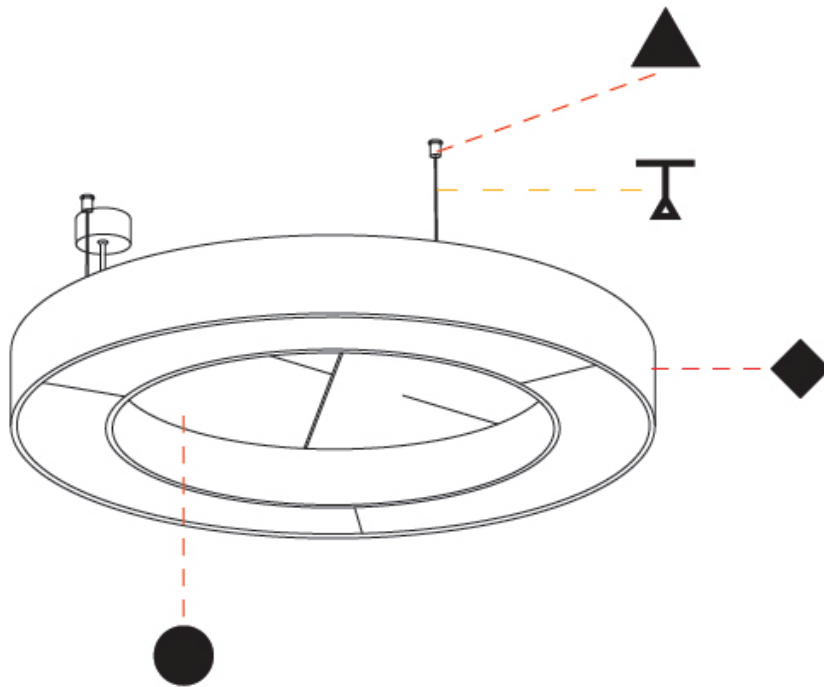

GLORIOUS ACOUSTIC SUSPENSION

A300719-

PROJECT
TYPE
SPECIFIER
QUANTITY
DATE

A