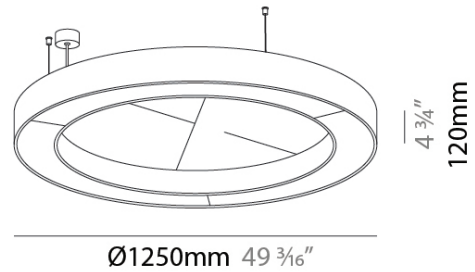

GENERAL

Series: Glorious Acoustic
Brand: Prolicht
Division: Architectural
Mounting Type: Suspension
Mounting Location: Ceiling
Subcategory: Acoustic

PHYSICAL

Shape: Round
Diameter (mm): 1250
Diameter (in): 49 ³/₁₆
Width (mm): 120
Width (in): 4 ³/₄
Light Distribution: Direct
Diffuser: PMMA - Opal / Micro-Prism
Fixture Finish: SSR / BKV / CWI / CRY / HAB / UFT / ITA / RUA / FTG / MYG / LOD / PUS / FRO / FUP / KIA / POP / BLS / SPG / MEY / GOH / GUM / CHC / COM / ABZ / JAG / OBR / MOS / ROR
Accent Finish: ANC / ASH / BNA / BTC / BZE / CEL / EGG / EVG / FOG / FOS / FST / FUA / IRI / IRO / KHA / LIC / LIM / MER / MSN / MUS / ONX / PEA / PLU / POL / PPY / RAY / ROY / RST / STE / SWD / TAN / TAU
Fixture Material: Aluminum
Cable Details: 2 000mm / 78 3/4" or 6 000mm / 236 1/4" Transparent Cable

ELECTRICAL

Lamp Type: LED (Zhaga Standard)
Input Wattage (W): 58.7
Total Output Wattage (W): 53.7
Dimming: Non-Dimmable
Driver Included: Yes
Driver Location: Integrated
Driver Type: Constant Current - Universal
Driver Class: Class 2
Input Voltage (V): 120 - 277

LED

Color Temperature (°K): 2700 / 3000 / 3500 / 4000
Max. Delivered Lumen (lm): 4979 / 5153 / 6051 / 5239
Nominal Lumen (lm): 7660 / 7928 / 9309 / 8060
CRI: >90 CRI
Lamp Life (hrs): 50000

RATINGS AND CERTIFICATIONS

Certified By: CSA Certified to UL and CSA Standards
IP rating: IP20