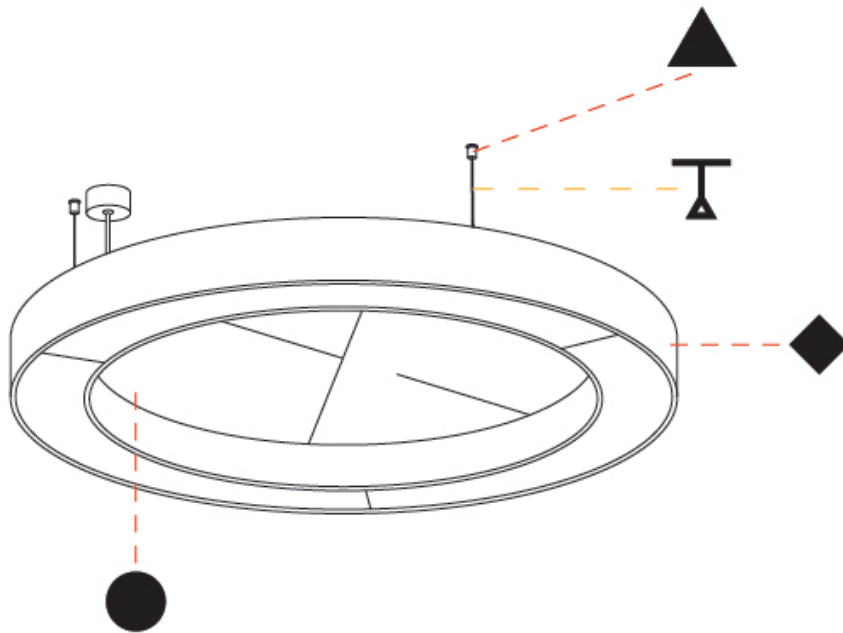

GLORIOUS ACOUSTIC SUSPENSION

A300720-

PROJECT _____

TYPE _____

SPECIFIER _____

QUANTITY _____

DATE _____

A