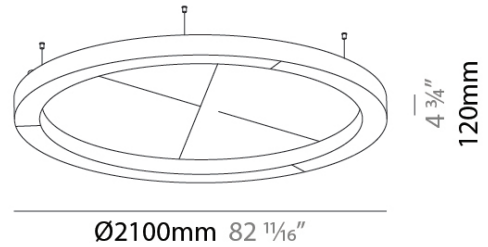

GENERAL

Series: Glorious Acoustic
Brand: Prolicht
Division: Architectural
Mounting Type: Suspension
Mounting Location: Ceiling
Subcategory: Acoustic

PHYSICAL

Shape: Round
Diameter (mm): 2100
Diameter (in): 82 11/16
Width (mm): 120
Width (in): 4 3/4
Light Distribution: Direct
Diffuser: PMMA - Opal / Micro-Prism
Fixture Finish: SSR / BKV / CWI / CRY / HAB / UFT / ITA / RUA / FTG / MYG / LOD / PUS / FRO / FUP / KIA / POP / BLS / SPG / MEY / GOH / GUM / CHC / COM / ABZ / JAG / OBR / MOS / ROR
Accent Finish: ANC / ASH / BNA / BTC / BZE / CEL / EGG / EVG / FOG / FOS / FST / FUA / IRI / IRO / KHA / LIC / LIM / MER / MSN / MUS / ONX / PEA / PLU / POL / PPY / RAY / ROY / RST / STE / SWD / TAN / TAU
Fixture Material: Aluminum
Cable Details: 2 000mm / 78 3/4" or 6 000mm / 236 1/4" Transparent Cable

ELECTRICAL

Lamp Type: LED (Zhaga Standard)
Input Wattage (W): 102.8
Total Output Wattage (W): 94.6
Dimming: Non-Dimmable
Driver Included: Yes
Driver Location: Integrated
Driver Type: Constant Current - Universal
Driver Class: Class 2
Input Voltage (V): 120 - 277

LED

Color Temperature (°K): 2700 / 3000 / 3500 / 4000
Max. Delivered Lumen (lm): 9554 / 9888 / 11611 / 10053
Nominal Lumen (lm): 13405 / 13874 / 16291 / 14105
CRI: >90 CRI
Lamp Life (hrs): 50000

RATINGS AND CERTIFICATIONS

Certified By: CSA Certified to UL and CSA Standards
IP rating: IP20