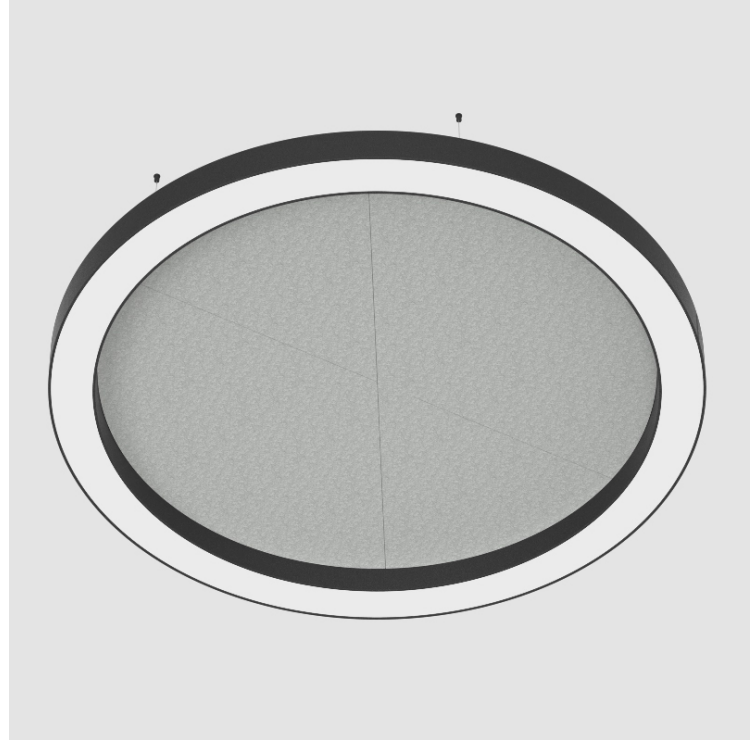

GENERAL

Series: Glorious Acoustic
Partner: Prolicht
Division: Architectural
Installation: Suspension
Product Type: Acoustic
Mounting Location: Ceiling
Light Distribution: Direct

PHYSICAL

Shape: Round
Diameter (mm): 2100
Diameter (in): 82 1/16
Width (mm): 120
Width (in): 4 3/4
Diffuser: PMMA - Opal / Micro-Prism
Fixture Finish: SSR / BKV / CWI / CRY / HAB / UFT / ITA / RUA / FTG / MYG / LOD / PUS / FRO / FUP / KIA / POP / BLS / SPG / MEY / GOH / CHC / COM / ABZ / JAG / OBR / MOS / ROR
Acoustic Finish: SFW / CYW / SEE / SYN / MTS / PMB / TTN / CYB / STO / DPE / BES / SHB / ARE / ANE / VRD / CRF
Fixture Material: Aluminum
Primary Material: Acoustic
Cable Details: 2000mm / 78 3/4" or 6000mm / 236 1/4" Transparent Cable

ELECTRICAL

Lamp Type: LED (Zhaga Standard)
Input Wattage (W): 102.8
Total Output Wattage (W): 94.6
Dimming: Non-Dimmable
Driver Included: Yes
Driver Location: Integrated
Driver Type: Constant Current - Universal
Driver Class: Class 2
Input Voltage (V): 120 - 277

LED

Color Temperature (°K): 2700 / 3000 / 3500 / 4000
Max. Delivered Lumen (lm): 9554 / 9888 / 11611 / 10053
Nominal Lumen (lm): 13405 / 13874 / 16291 / 14105
CRI: >90 CRI
Lamp Life (hrs): 50000

RATINGS AND CERTIFICATIONS

Certified By: CSA Certified to UL and CSA Standards
IP rating: IP20