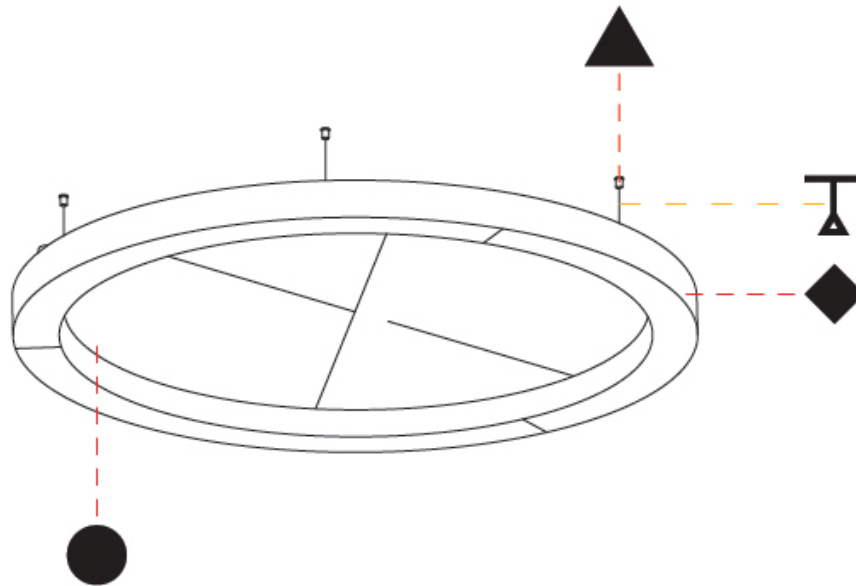

GLORIOUS ACOUSTIC SUSPENSION

A300722-

PROJECT	_____
TYPE	_____
SPECIFIER	_____
QUANTITY	_____
DATE	_____

A