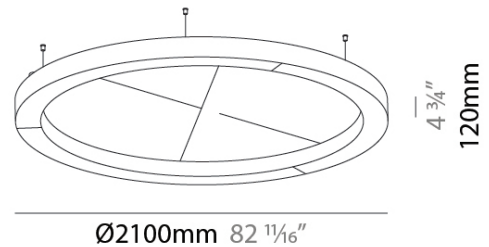

GENERAL

Series: Glorious Acoustic
Partner: Prolicht
Division: Architectural
Installation: Suspension
Product Type: Acoustic
Mounting Location: Ceiling
Light Distribution: Direct

PHYSICAL

Shape: Round
Diameter (mm): 2100
Diameter (in): 82 1/16
Width (mm): 120
Width (in): 4 3/4
Diffuser: PMMA - Opal / Micro-Prism
Fixture Finish: SSR / BKV / CWI / CRY / HAB / UFT / ITA / RUA / FTG / MYG / LOD / PUS / FRO / FUP / KIA / POP / BLS / SPG / MEY / GOH / CHC / COM / ABZ / JAG / OBR / MOS / ROR
Acoustic Finish: SFW / CYW / SEE / SYN / MTS / PMB / TTN / CYB / STO / DPE / BES / SHB / ARE / ANE / VRD / CRF
Fixture Material: Aluminum
Primary Material: Acoustic
Cable Details: 2000mm / 78 3/4" or 6000mm / 236 1/4" Transparent Cable

ELECTRICAL

Lamp Type: LED (Zhaga Standard)
Input Wattage (W): 102.8
Total Output Wattage (W): 94.6
Dimming: Non-Dimmable
Driver Included: Yes
Driver Location: Integrated
Driver Type: Constant Current - Universal
Driver Class: Class 2
Input Voltage (V): 120 - 277

LED

Color Temperature (°K): 2700 / 3000 / 3500 / 4000
Max. Delivered Lumen (lm): 9554 / 9888 / 11611 / 10053
Nominal Lumen (lm): 13405 / 13874 / 16291 / 14105
CRI: >90 CRI
Lamp Life (hrs): 50000

RATINGS AND CERTIFICATIONS

Certified By: CSA Certified to UL and CSA Standards
IP rating: IP20