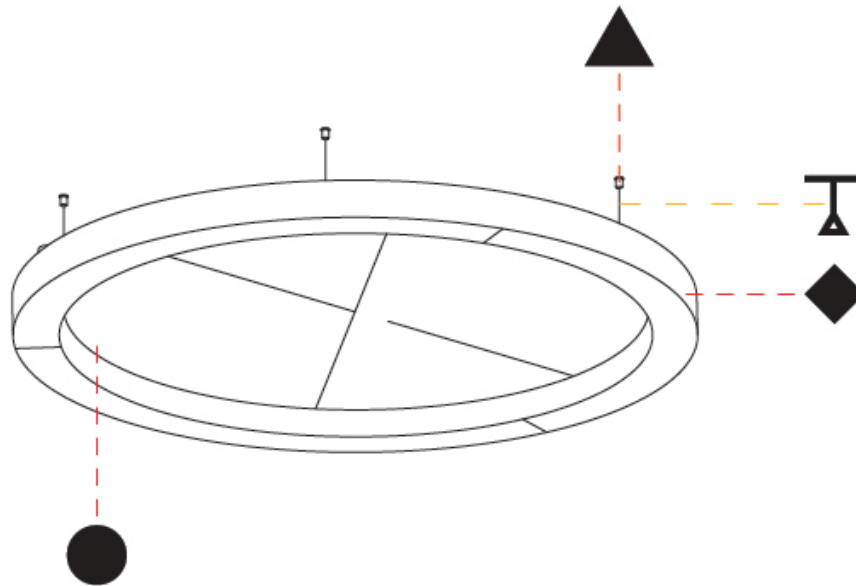

GLORIOUS ACOUSTIC SUSPENSION

A300722-

PROJECT _____

TYPE _____

SPECIFIER _____

QUANTITY _____

DATE _____

A