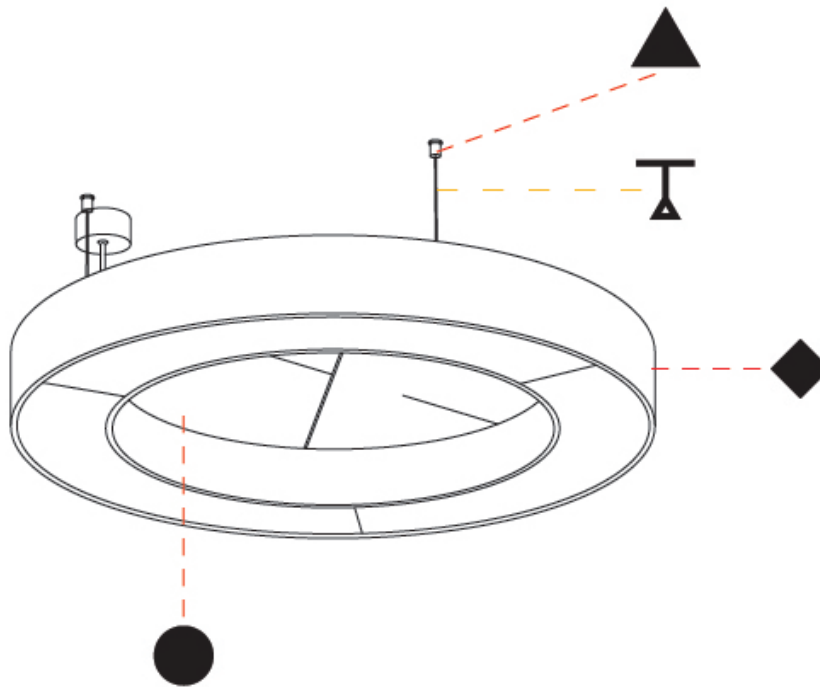

GLORIOUS ACOUSTIC SUSPENSION

A300724-

PROJECT _____

TYPE _____

SPECIFIER _____

QUANTITY _____

DATE _____

A