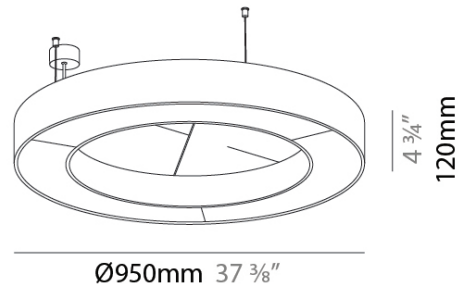

GENERAL

Series: Glorious Acoustic
Brand: Prolicht
Division: Architectural
Mounting Type: Suspension
Mounting Location: Ceiling
Subcategory: Acoustic

PHYSICAL

Shape: Round
Diameter (mm): 950
Diameter (in): 37 3/8
Width (mm): 120
Width (in): 4 3/4
Light Distribution: Direct
Diffuser: PMMA - Opal / Micro-Prism
Fixture Finish: SSR / BKV / CWI / CRY / HAB / UFT / ITA / RUA / FTG / MYG / LOD / PUS / FRO / FUP / KIA / POP / BLS / SPG / MEY / GOH / GUM / CHC / COM / ABZ / JAG / OBR / MOS / ROR
Accent Finish: ANC / ASH / BNA / BTC / BZE / CEL / EGG / EVG / FOG / FOS / FST / FUA / IRI / IRO / KHA / LIC / LIM / MER / MSN / MUS / ONX / PEA / PLU / POL / PPY / RAY / ROY / RST / STE / SWD / TAN / TAU
Fixture Material: Aluminum
Cable Details: 2 000mm / 78 3/4" or 6 000mm / 236 1/4" Transparent Cable

ELECTRICAL

Lamp Type: LED (Zhaga Standard)
Input Wattage (W): 64
Total Output Wattage (W): 58.2
Dimming: Tri-Mode (Non-Dimming and Phase Dimming (120Vac only) and 0-10V Dimming)
Driver Included: Yes
Driver Location: Integrated
Driver Type: Constant Current - Universal
Driver Class: Class 2
Input Voltage (V): 120 - 277

LED

Color Temperature (°K): 2700 / 3000 / 3500 / 4000
Max. Delivered Lumen (lm): Max 7331
Nominal Lumen (lm): Max 9535
CRI: >90 CRI
Lamp Life (hrs): 50000

RATINGS AND CERTIFICATIONS

Certified By: CSA Certified to UL and CSA Standards
IP rating: IP20